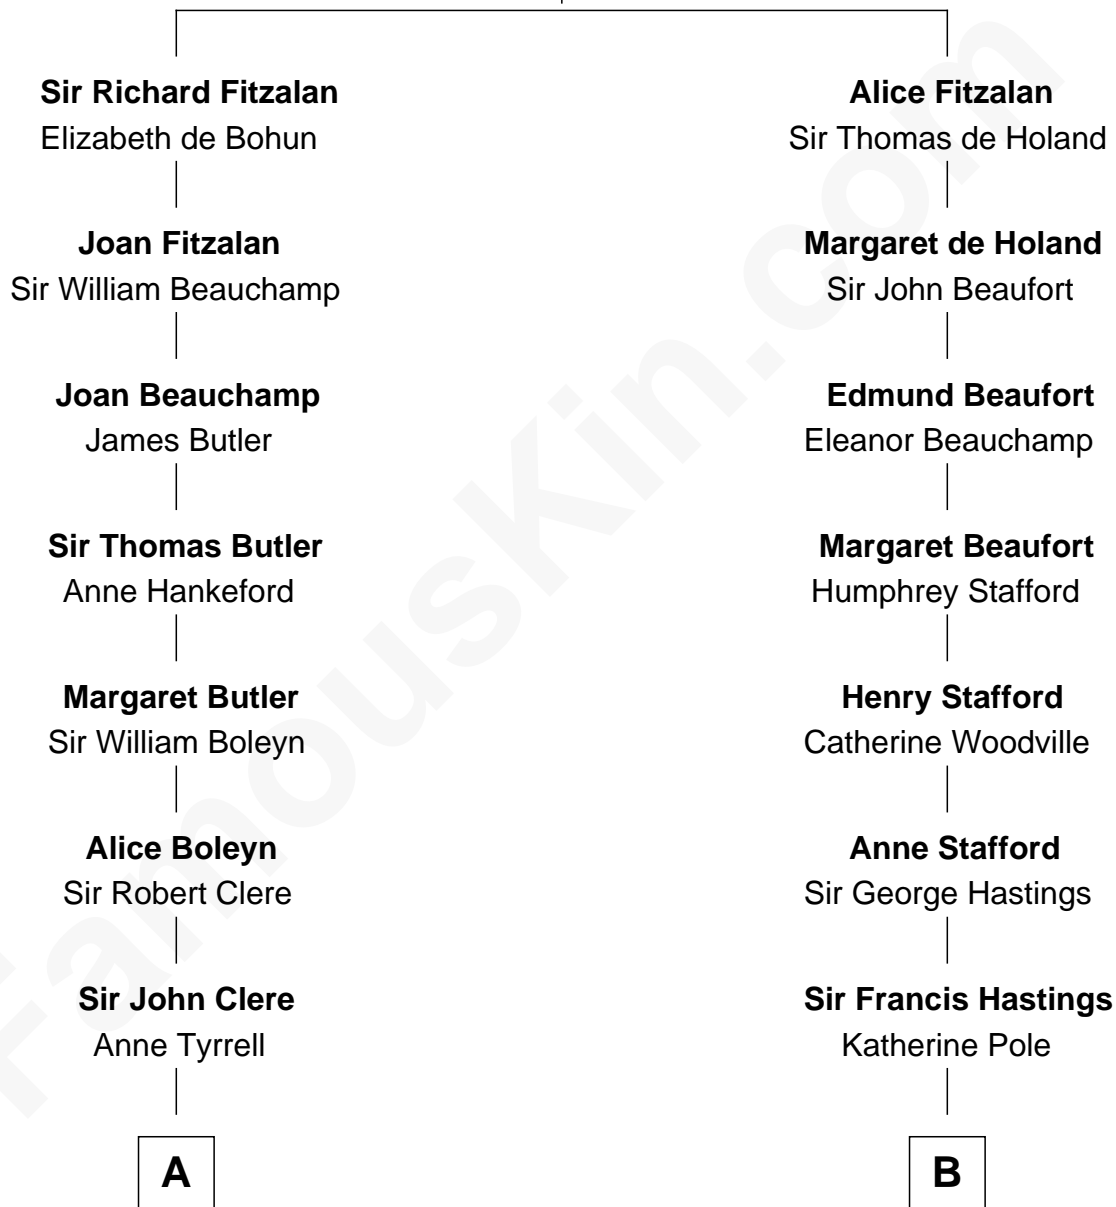

FamousKin.com Relationship Chart of

Treat Williams

TV & Movie Actor

17th cousin 4 times removed of

E. M. Forster

English Novelist

Richard Fitzalan
Eleanor Plantagenet

C

—
Rufus M. Gillette

Abigail Payne

—
Mary Abigail Gillette

George Willey Andrew

—
Treat Payne Andrew

Eleanor Barnum

—
Marian Andrew

Richard Norman Williams