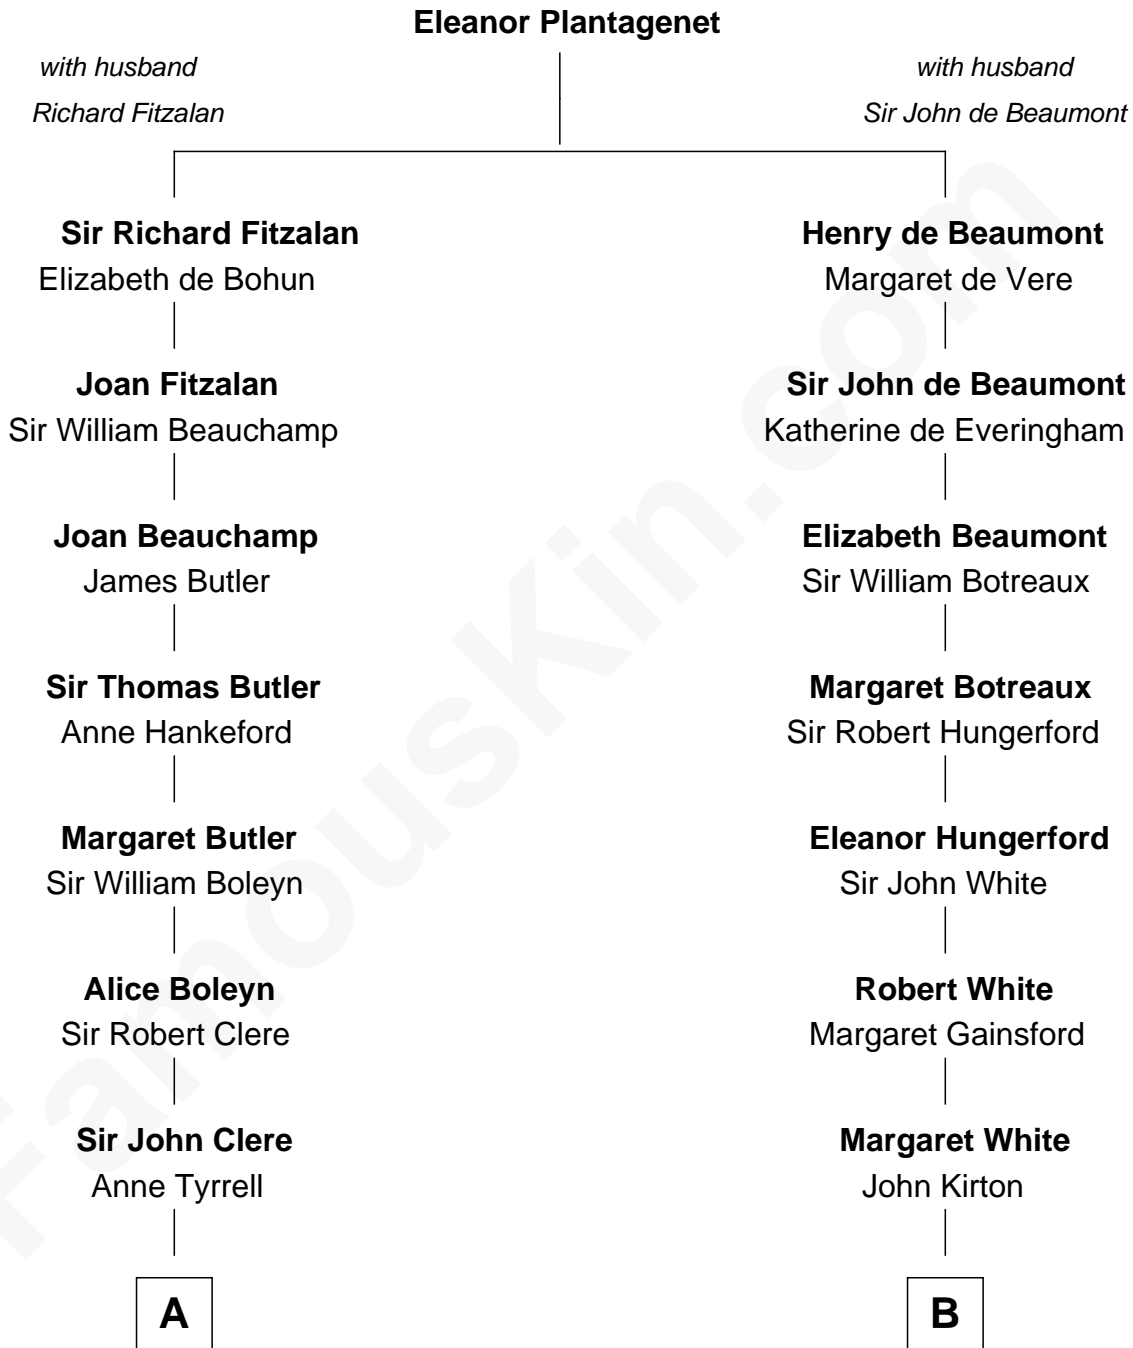

FamousKin.com
Relationship Chart of
Treat Williams
TV & Movie Actor

17th cousin 4 times removed of
Guillermo Billinghurst
31st President of Peru

C

—
Rufus M. Gillette

Abigail Payne

—
Mary Abigail Gillette

George Willey Andrew

—
Treat Payne Andrew

Eleanor Barnum

—
Marian Andrew

Richard Norman Williams

—
Treat Williams

TV & Movie Actor