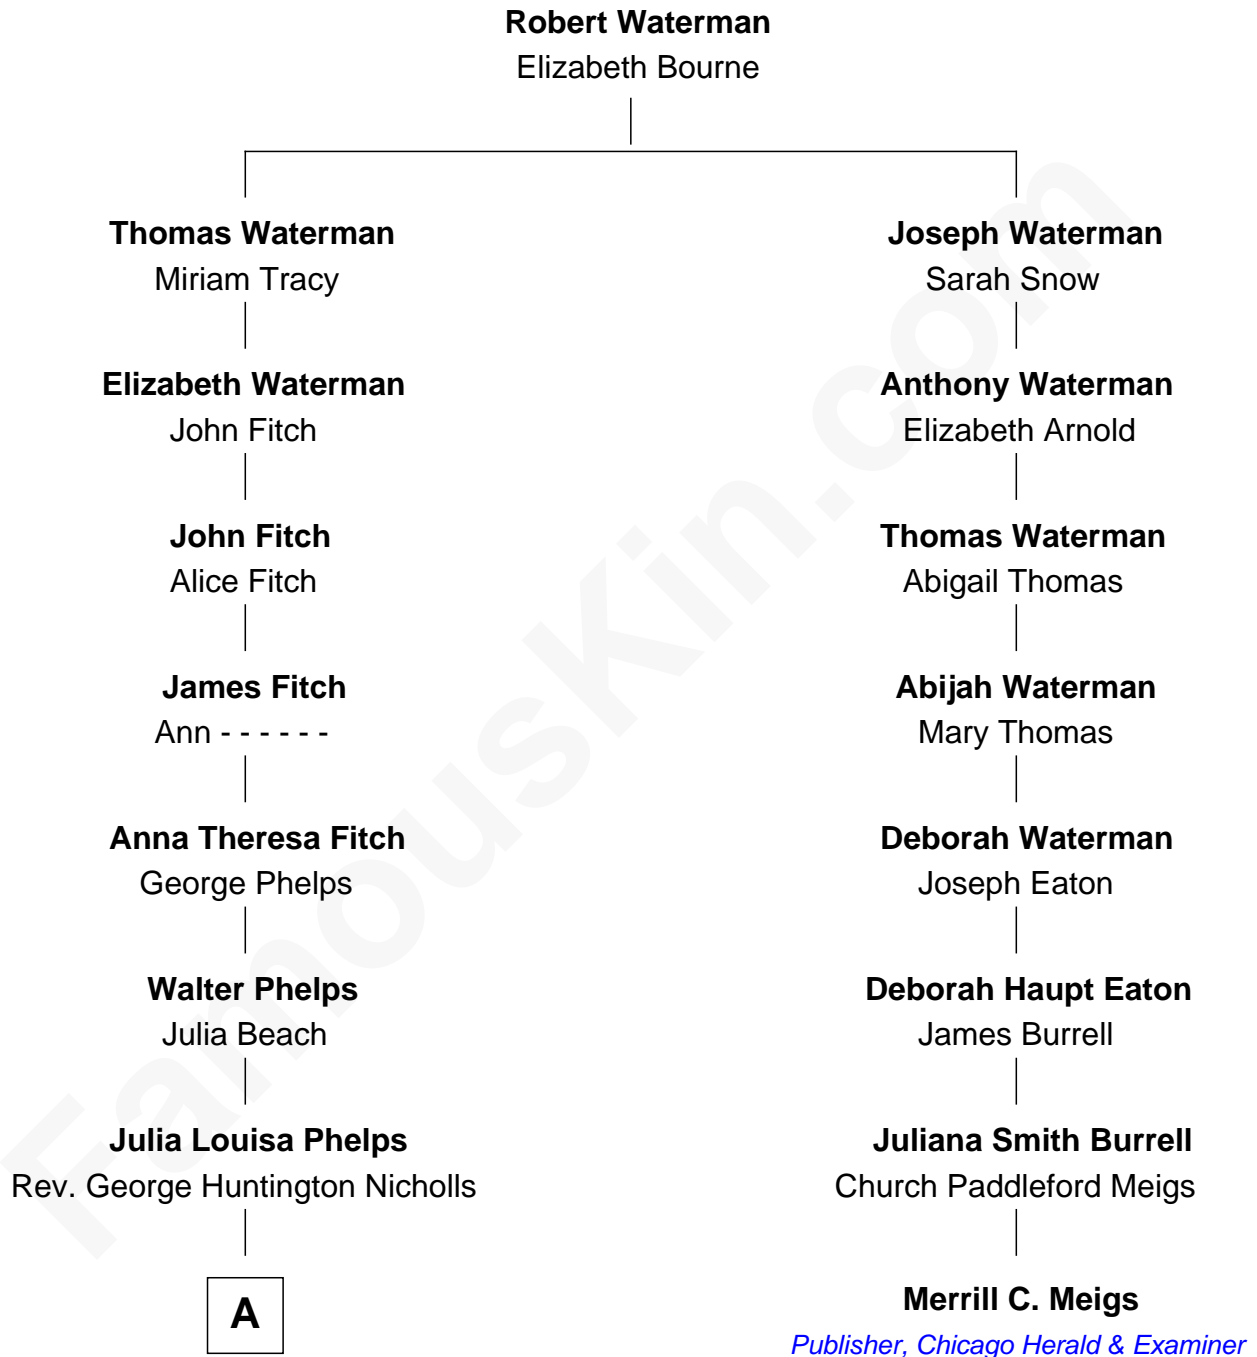

FamousKin.com Relationship Chart of

Treat Williams

TV & Movie Actor

7th cousin 4 times removed of

Merrill C. Meigs

Publisher, Chicago Herald & Examiner

A

—
Mary Nicholls
Charles W. Barnum

—
Richard Nicholls Barnum
Marian Hutchison Cocks

—
Eleanor Barnum
Treat Payne Andrew

—
Marian Andrew
Richard Norman Williams

—
Treat Williams
TV & Movie Actor