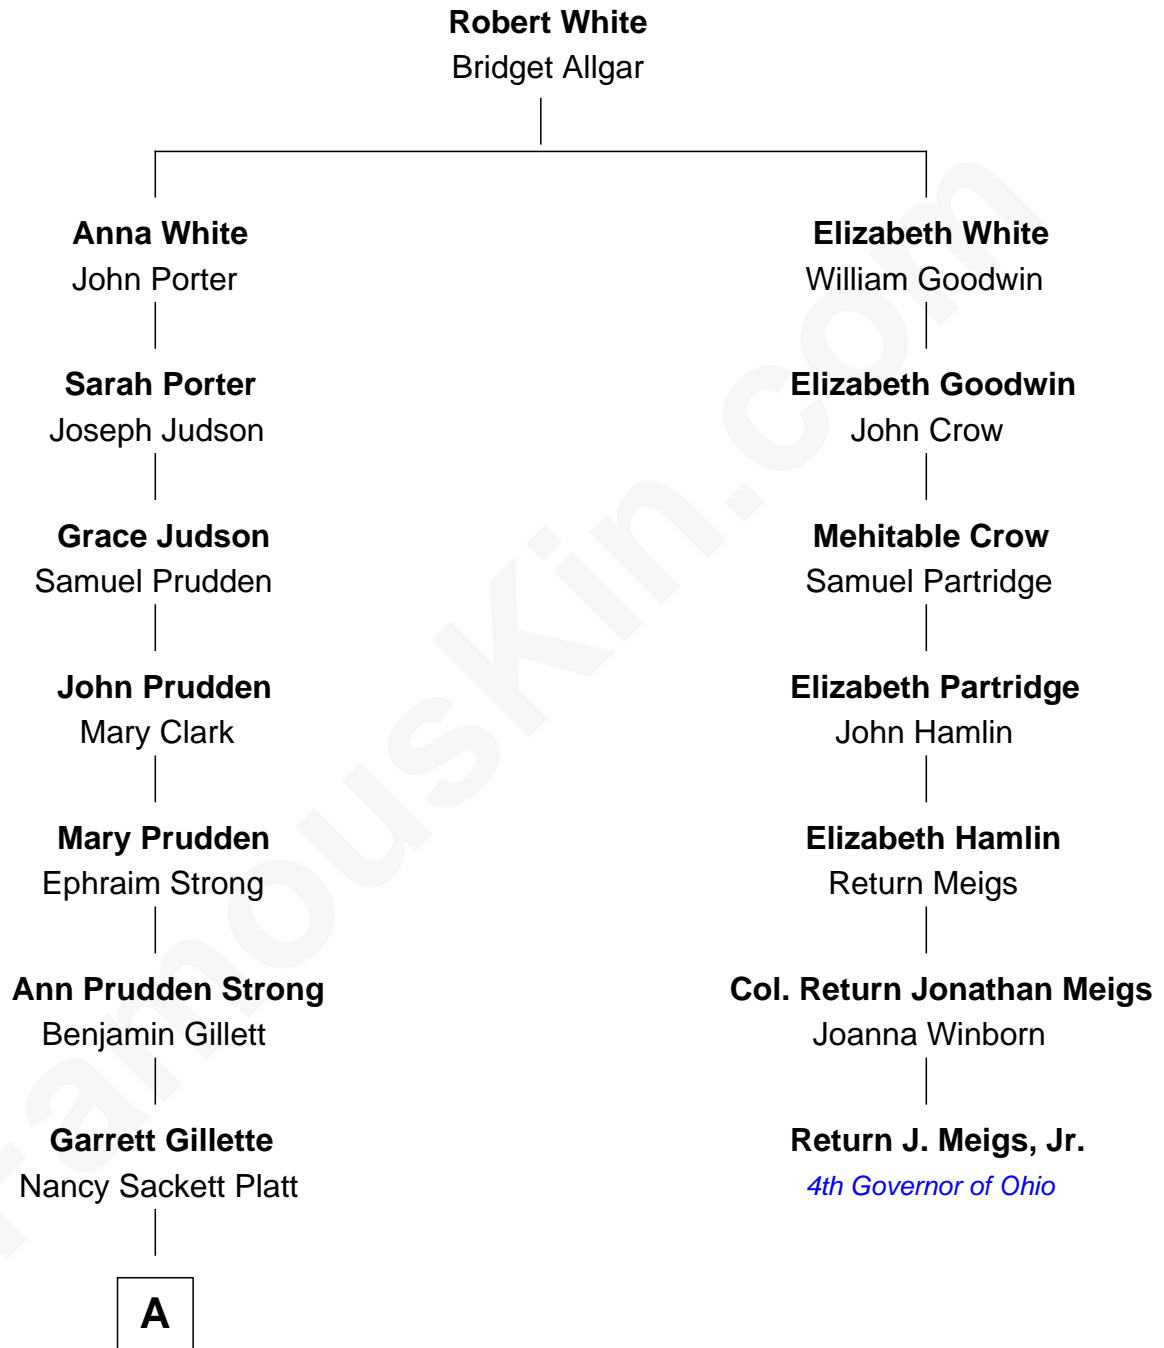

FamousKin.com Relationship Chart of

Treat Williams

TV & Movie Actor

6th cousin 5 times removed of

Return J. Meigs, Jr.

4th Governor of Ohio

A

—
Rufus M. Gillette

Abigail Payne

—
Mary Abigail Gillette

George Willey Andrew

—
Treat Payne Andrew

Eleanor Barnum

—
Marian Andrew

Richard Norman Williams

—
Treat Williams