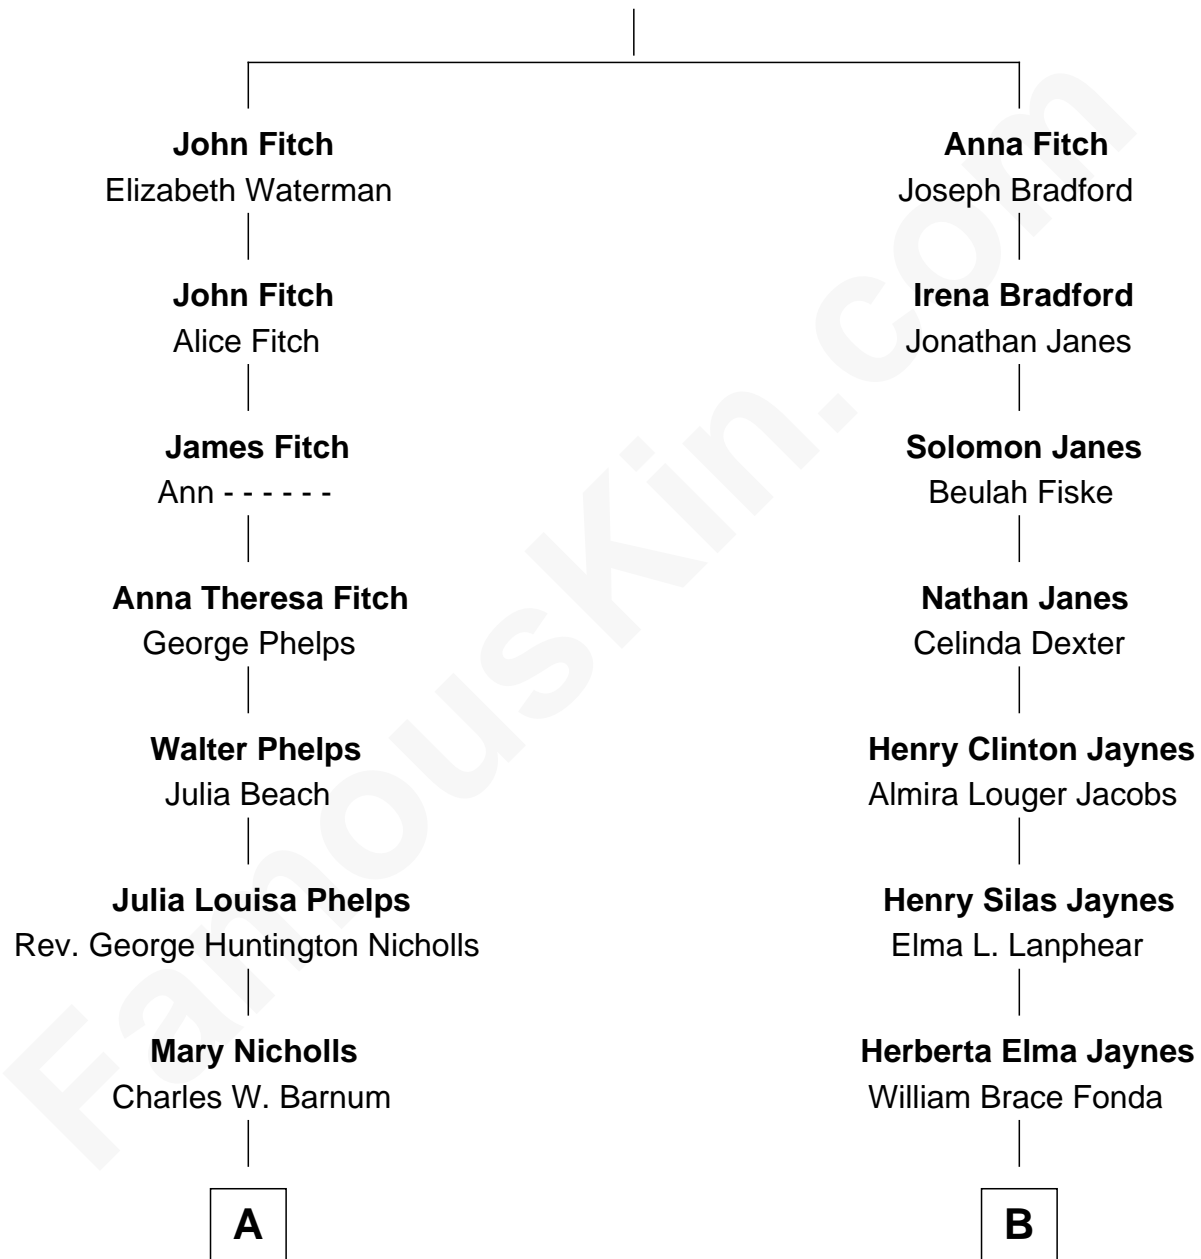

# FamousKin.com Relationship Chart of

**Treat Williams**

*TV & Movie Actor*

8th cousin 2 times removed of

**Peter Fonda**

*TV and Movie Actor*

**Rev. James Fitch**

Priscilla Mason

FamousKin.com