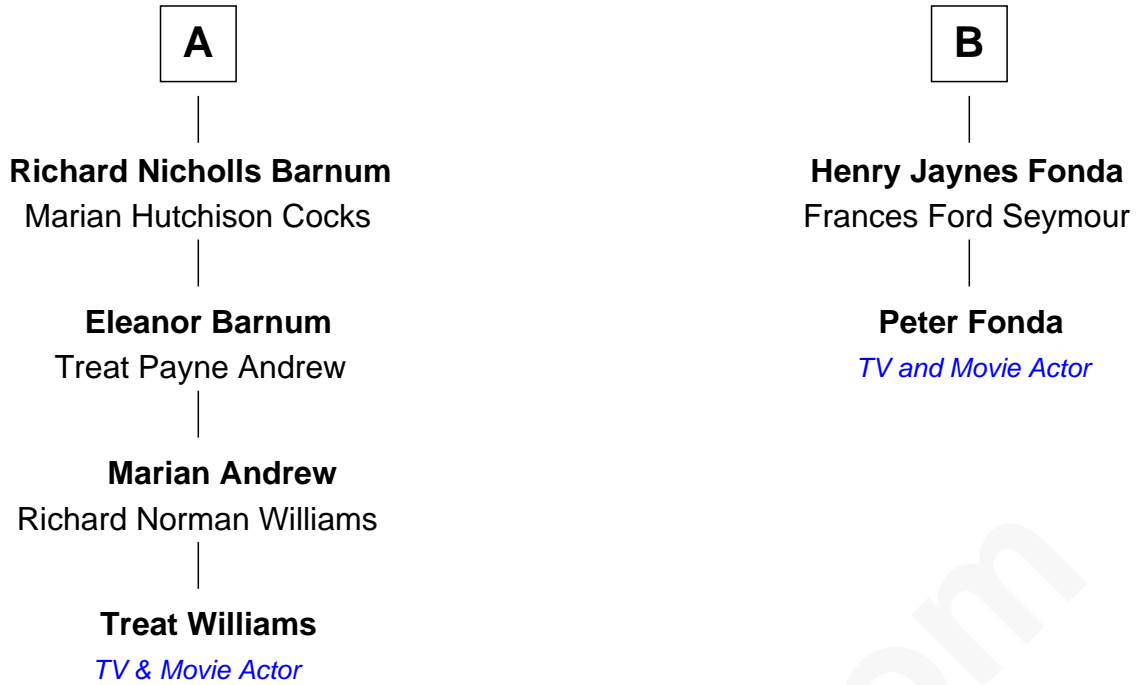

# FamousKin.com Relationship Chart of

**Treat Williams**

*TV & Movie Actor*

8th cousin 2 times removed of

**Peter Fonda**

*TV and Movie Actor*

**Rev. James Fitch**

Priscilla Mason

FamousKin.com