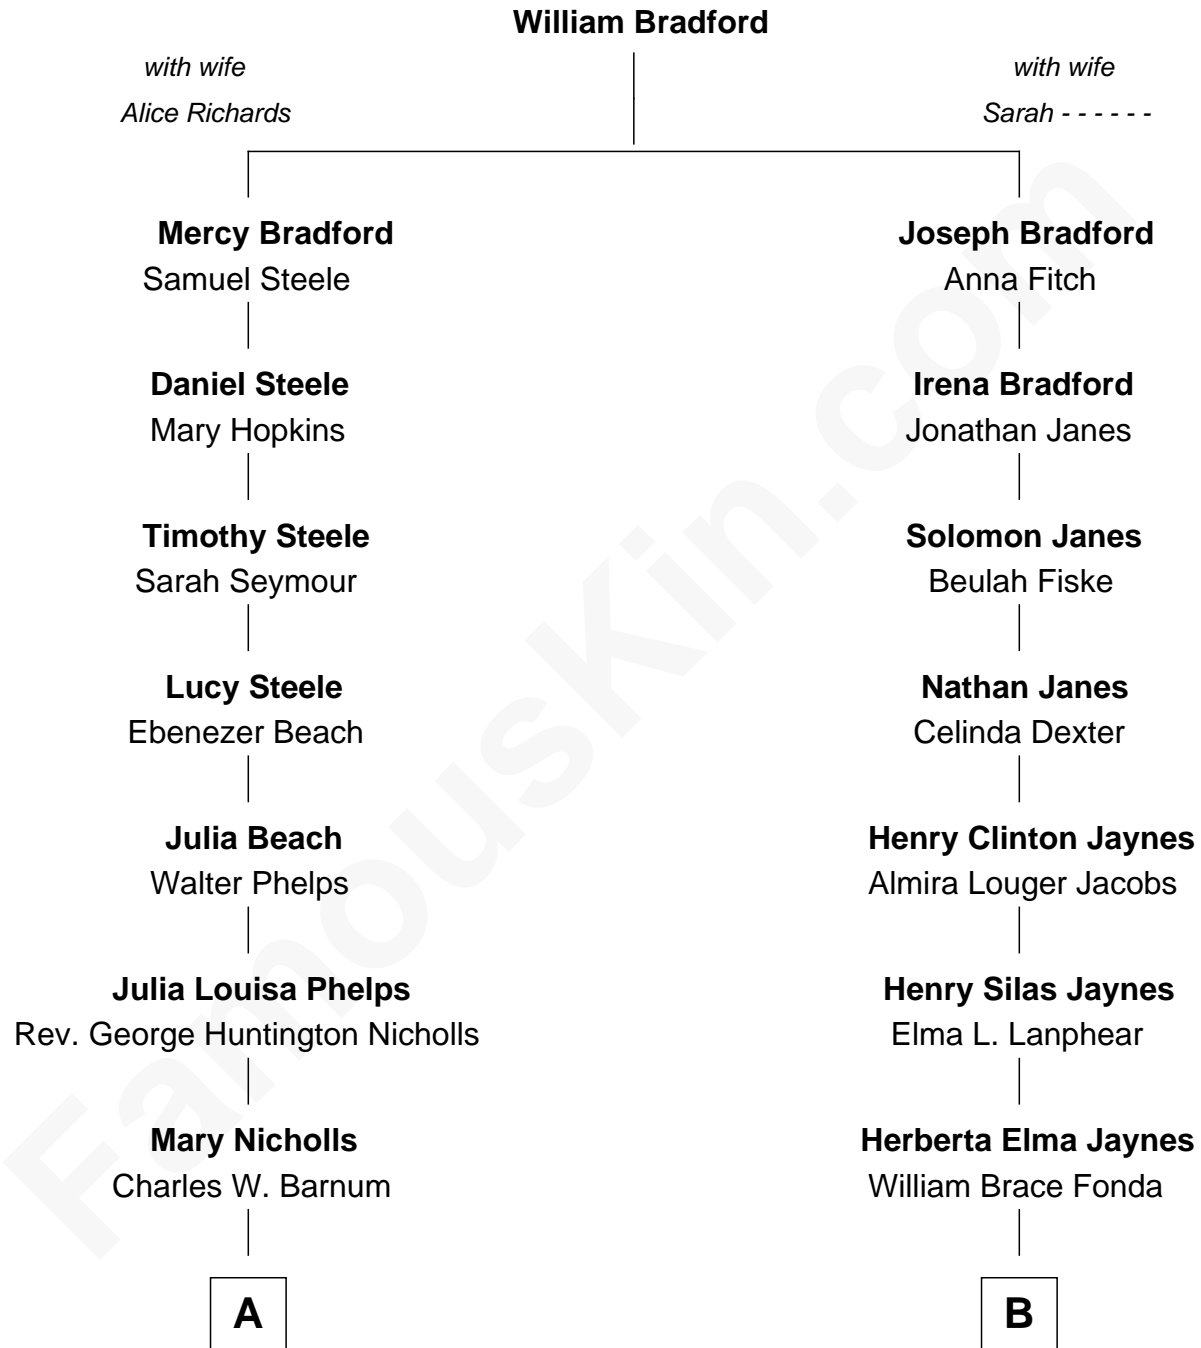

# FamousKin.com Relationship Chart of

**Treat Williams**

*TV & Movie Actor*

8th cousin 2 times removed of

**Peter Fonda**

*TV and Movie Actor*

FamousKin.com