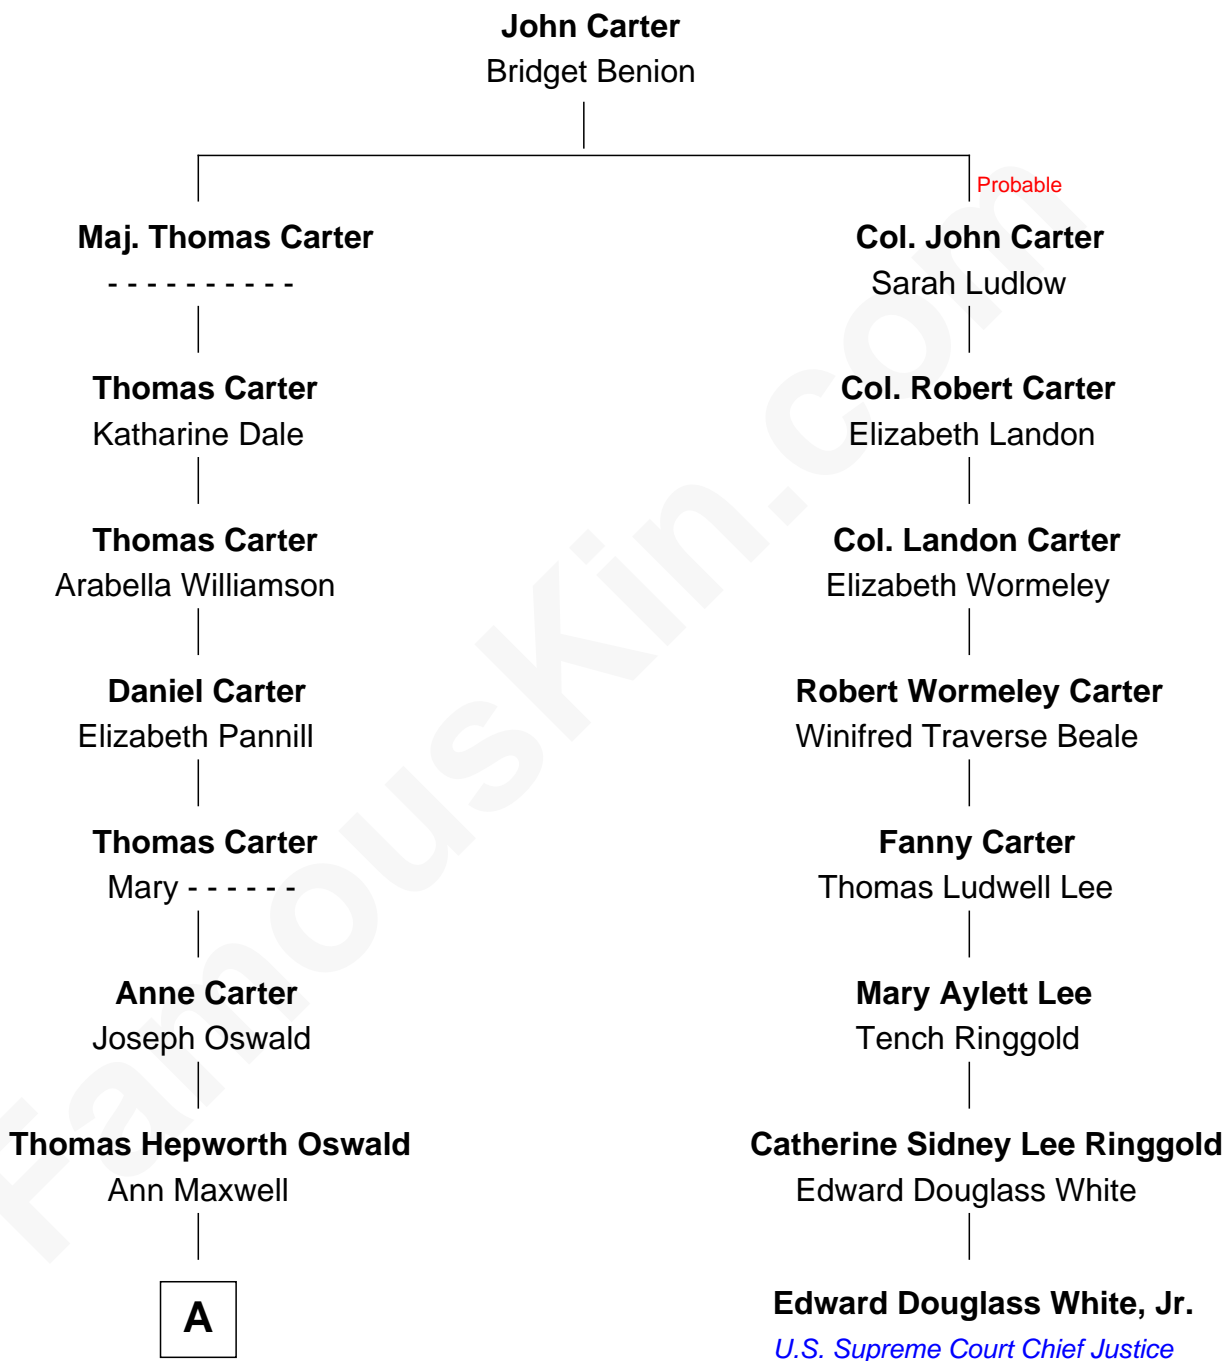

## Relationship Chart of

### Lee Harvey Oswald

*Accused Assassin of President John F. Kennedy*

7th cousin 3 times removed of

**Edward Douglass White, Jr.**

*9th U.S. Supreme Court Chief Justice*

FamousKin.com