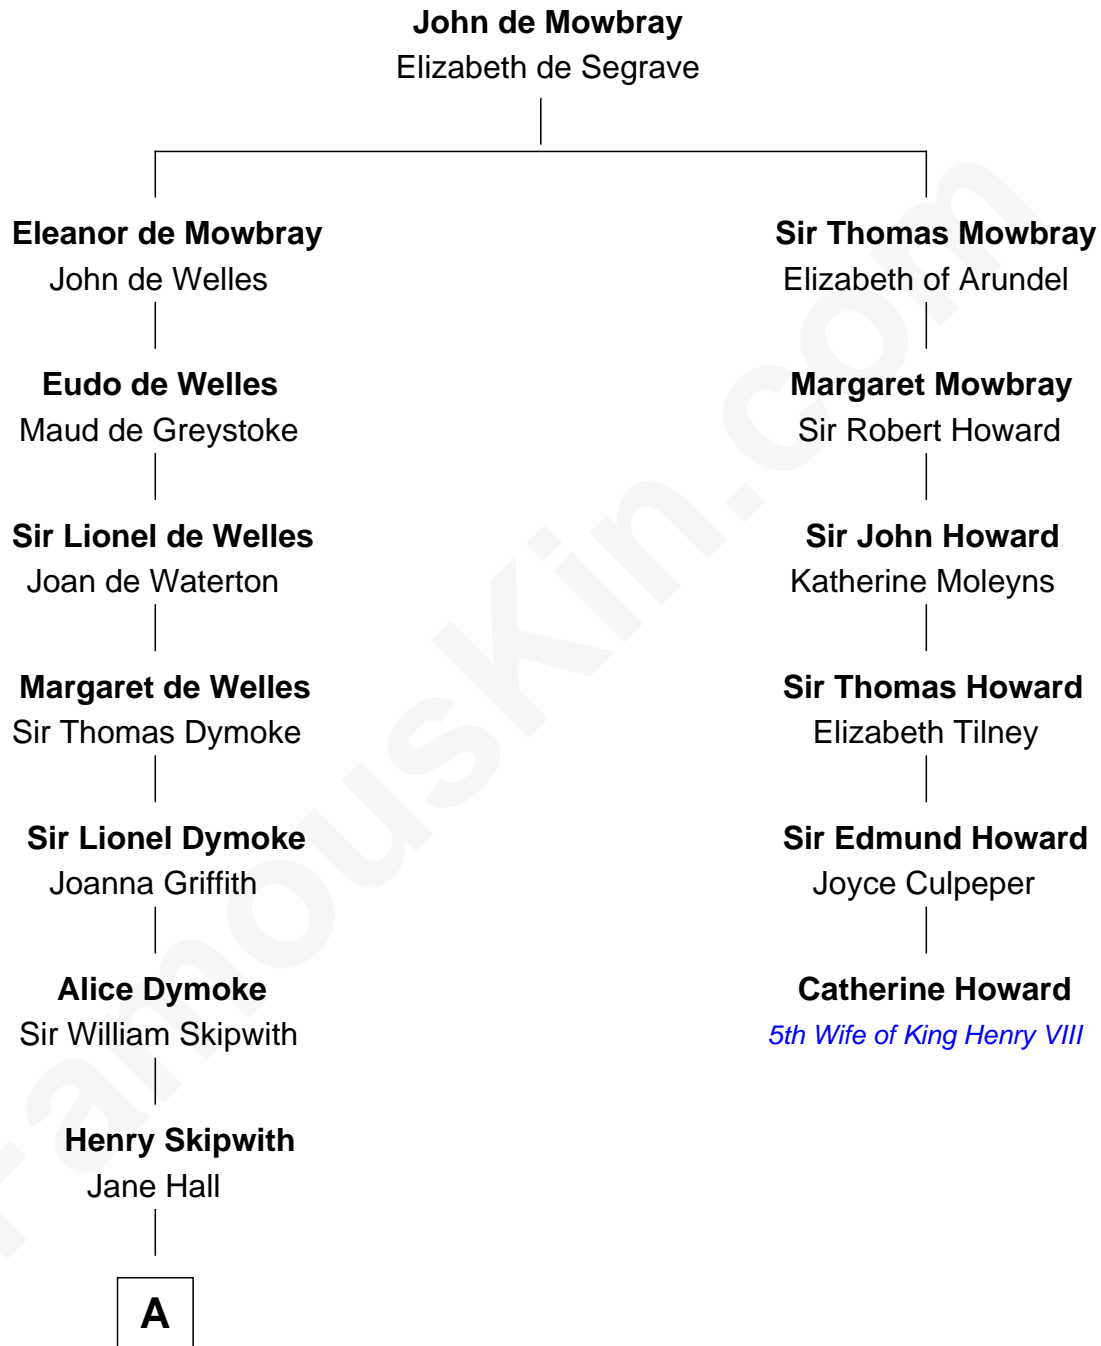

FamousKin.com

Relationship Chart of

Lee Harvey Oswald

Accused Assassin of President John F. Kennedy

5th cousin 14 times removed of

Catherine Howard

5th Wife of King Henry VIII

FamousKin.com