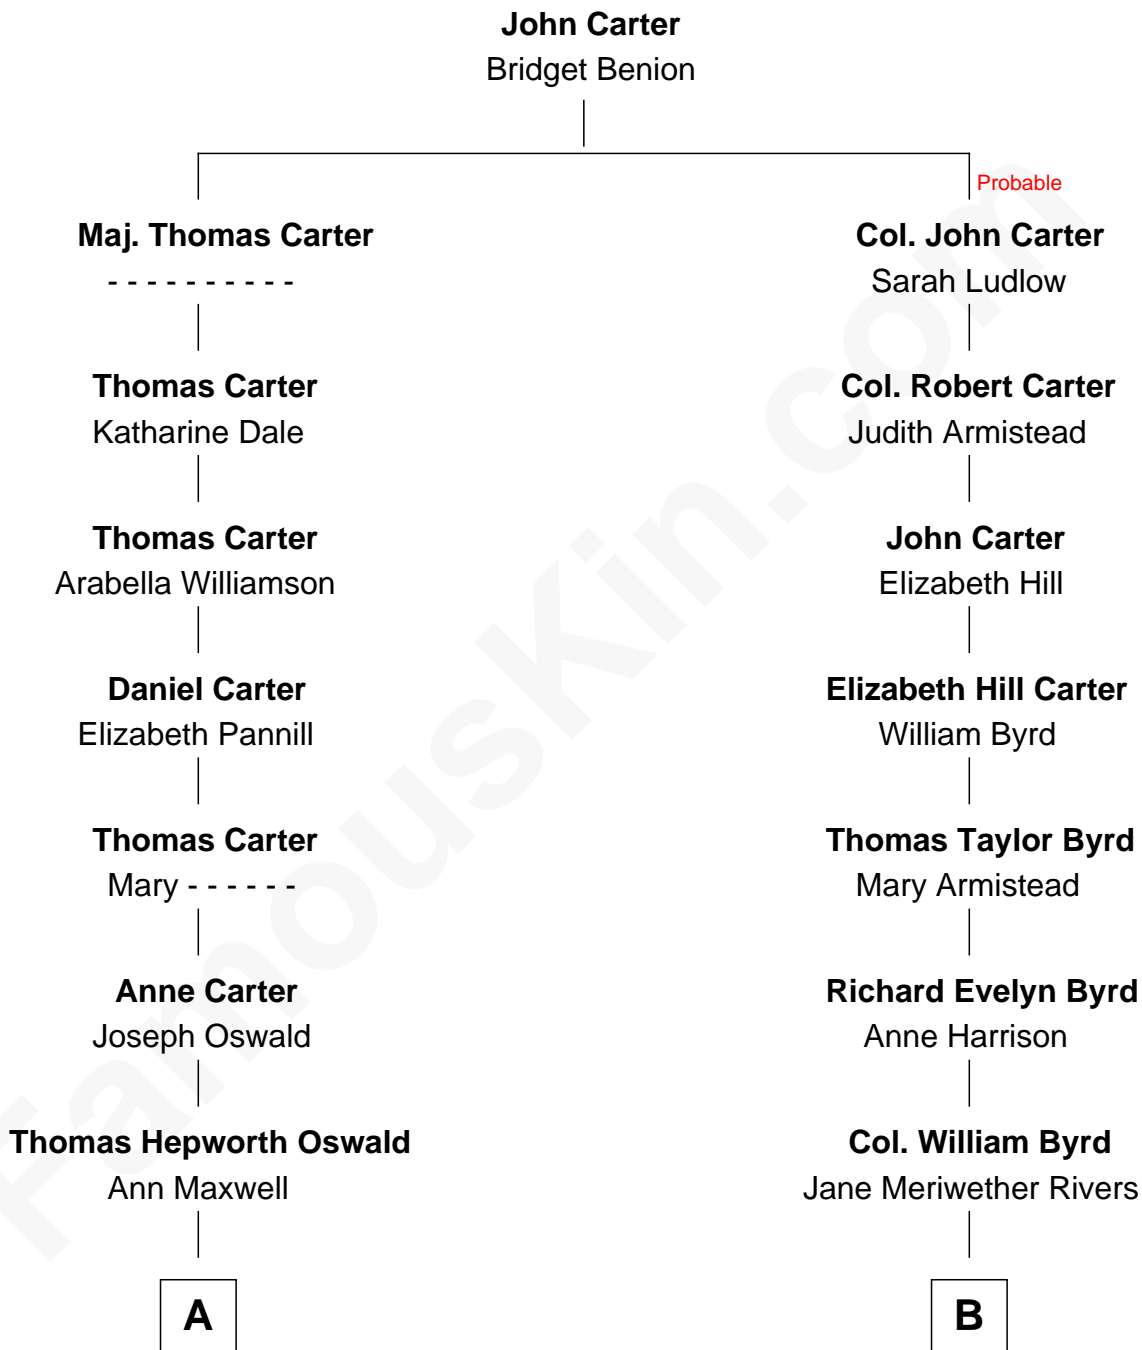

FamousKin.com

Relationship Chart of

Lee Harvey Oswald

Accused Assassin of President John F. Kennedy

8th cousin 2 times removed of

Admiral Richard Byrd

Polar Explorer

FamousKin.com