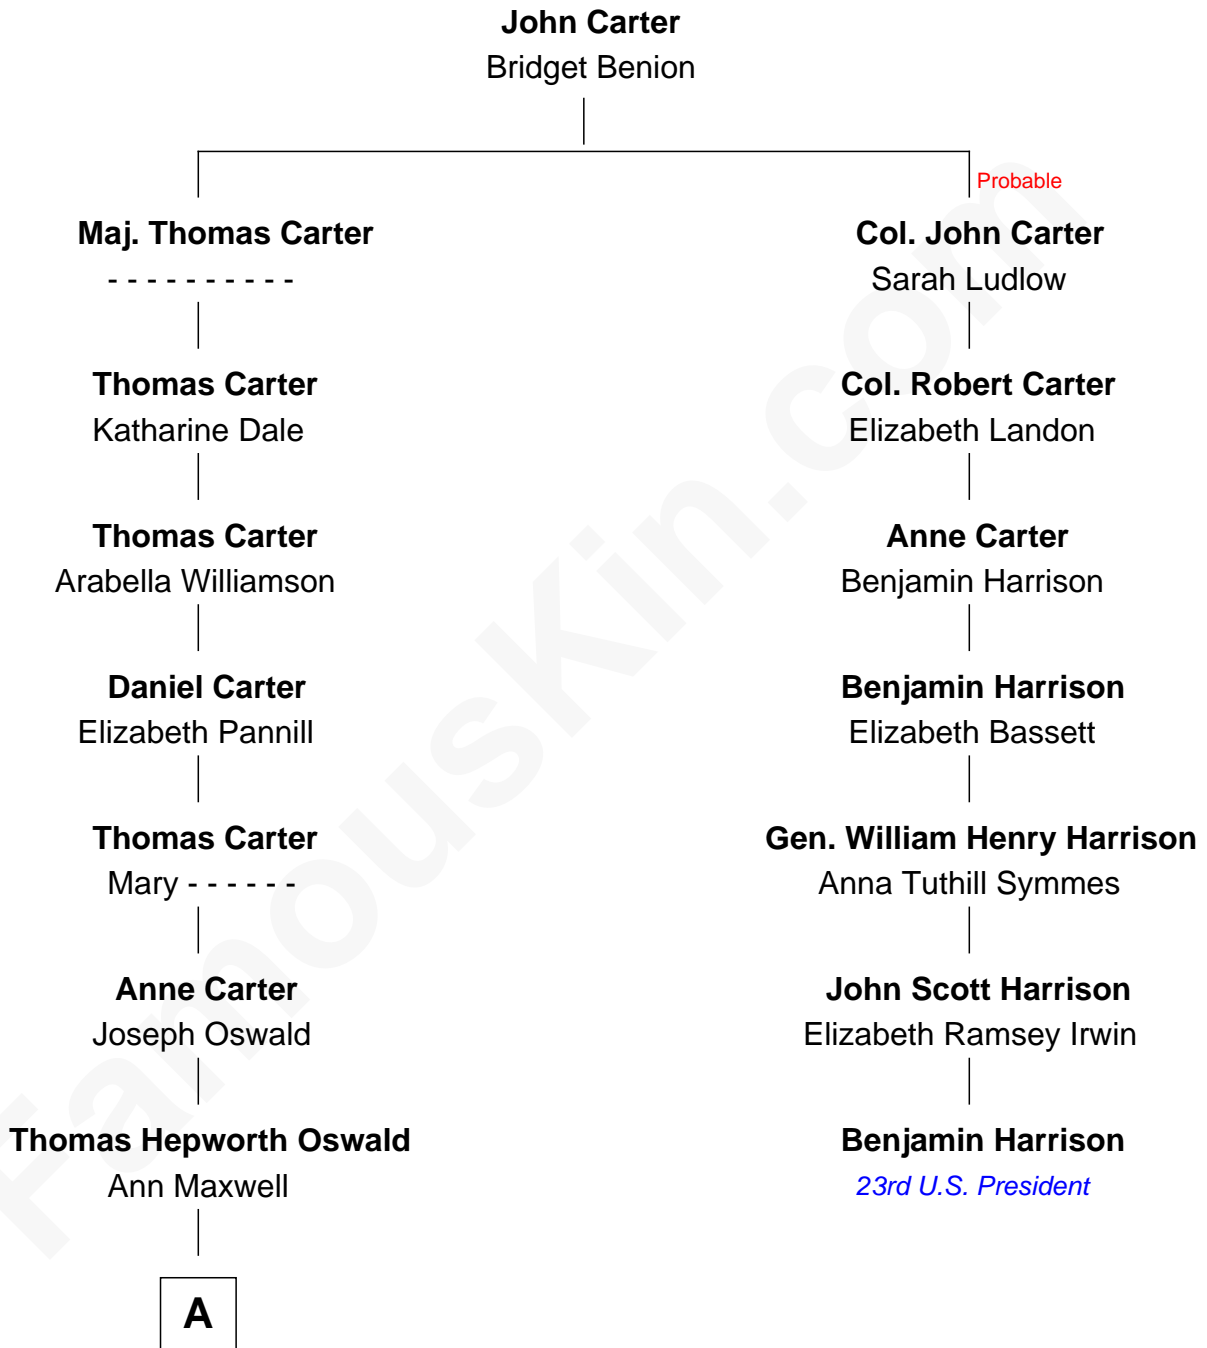

FamousKin.com

Relationship Chart of

Lee Harvey Oswald

Accused Assassin of President John F. Kennedy

6th cousin 4 times removed of

Benjamin Harrison
23rd U.S. President

FamousKin.com