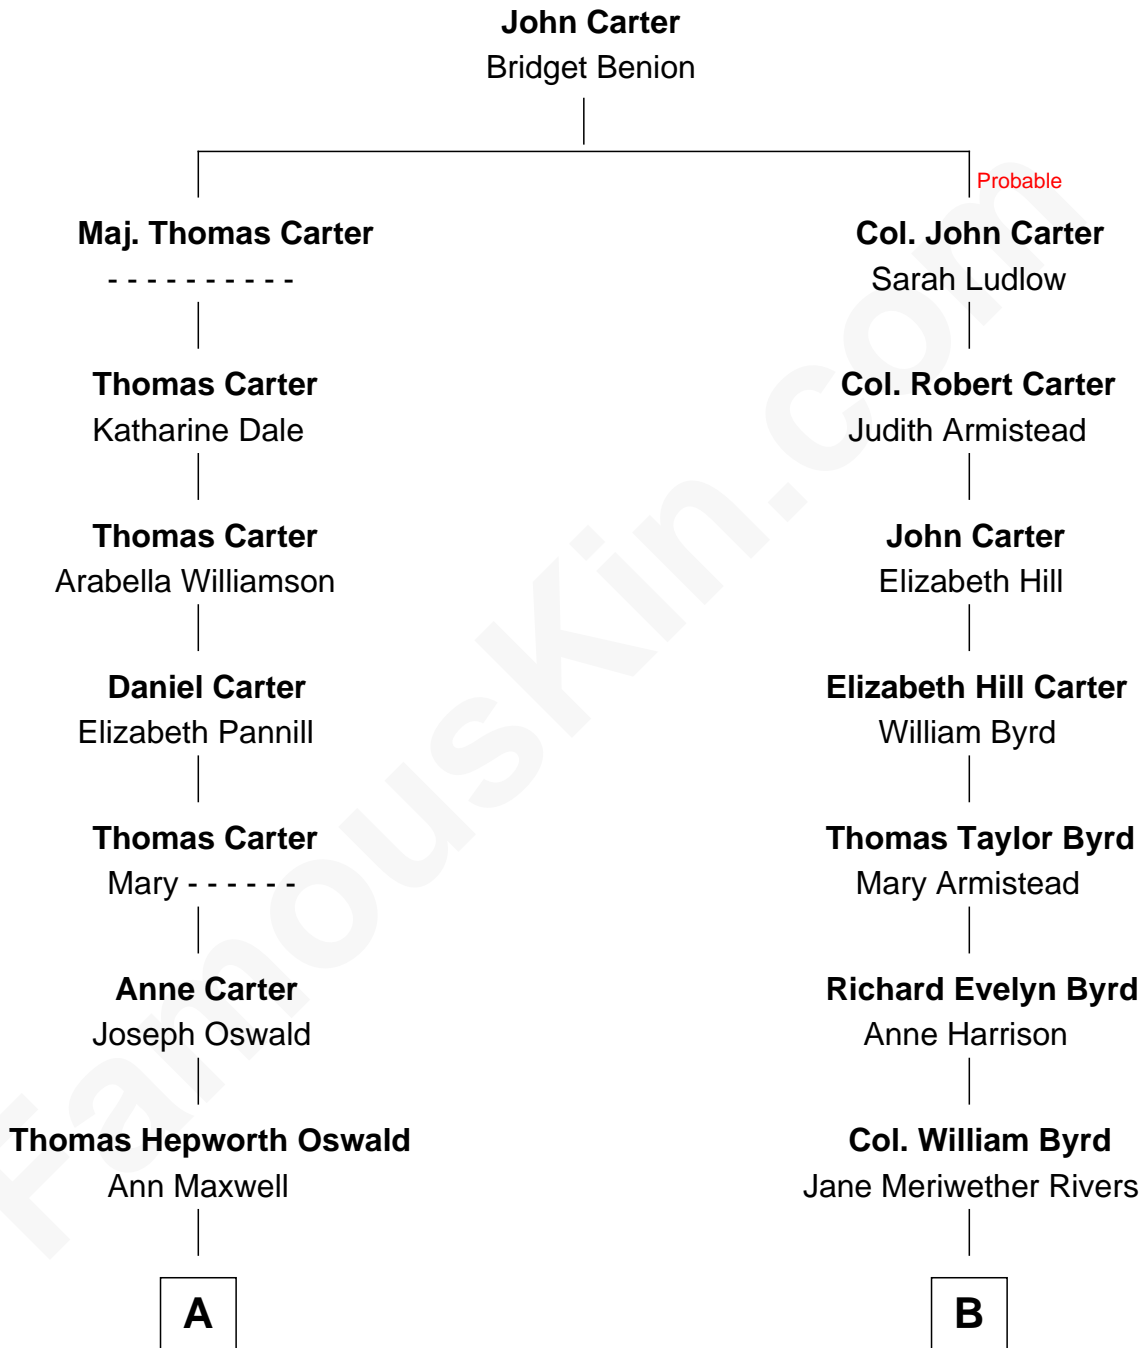

## Relationship Chart of

### Lee Harvey Oswald

*Accused Assassin of President John F. Kennedy*

8th cousin 2 times removed of

**Harry F. Byrd**

*50th Governor of Virginia*

FamousKin.com