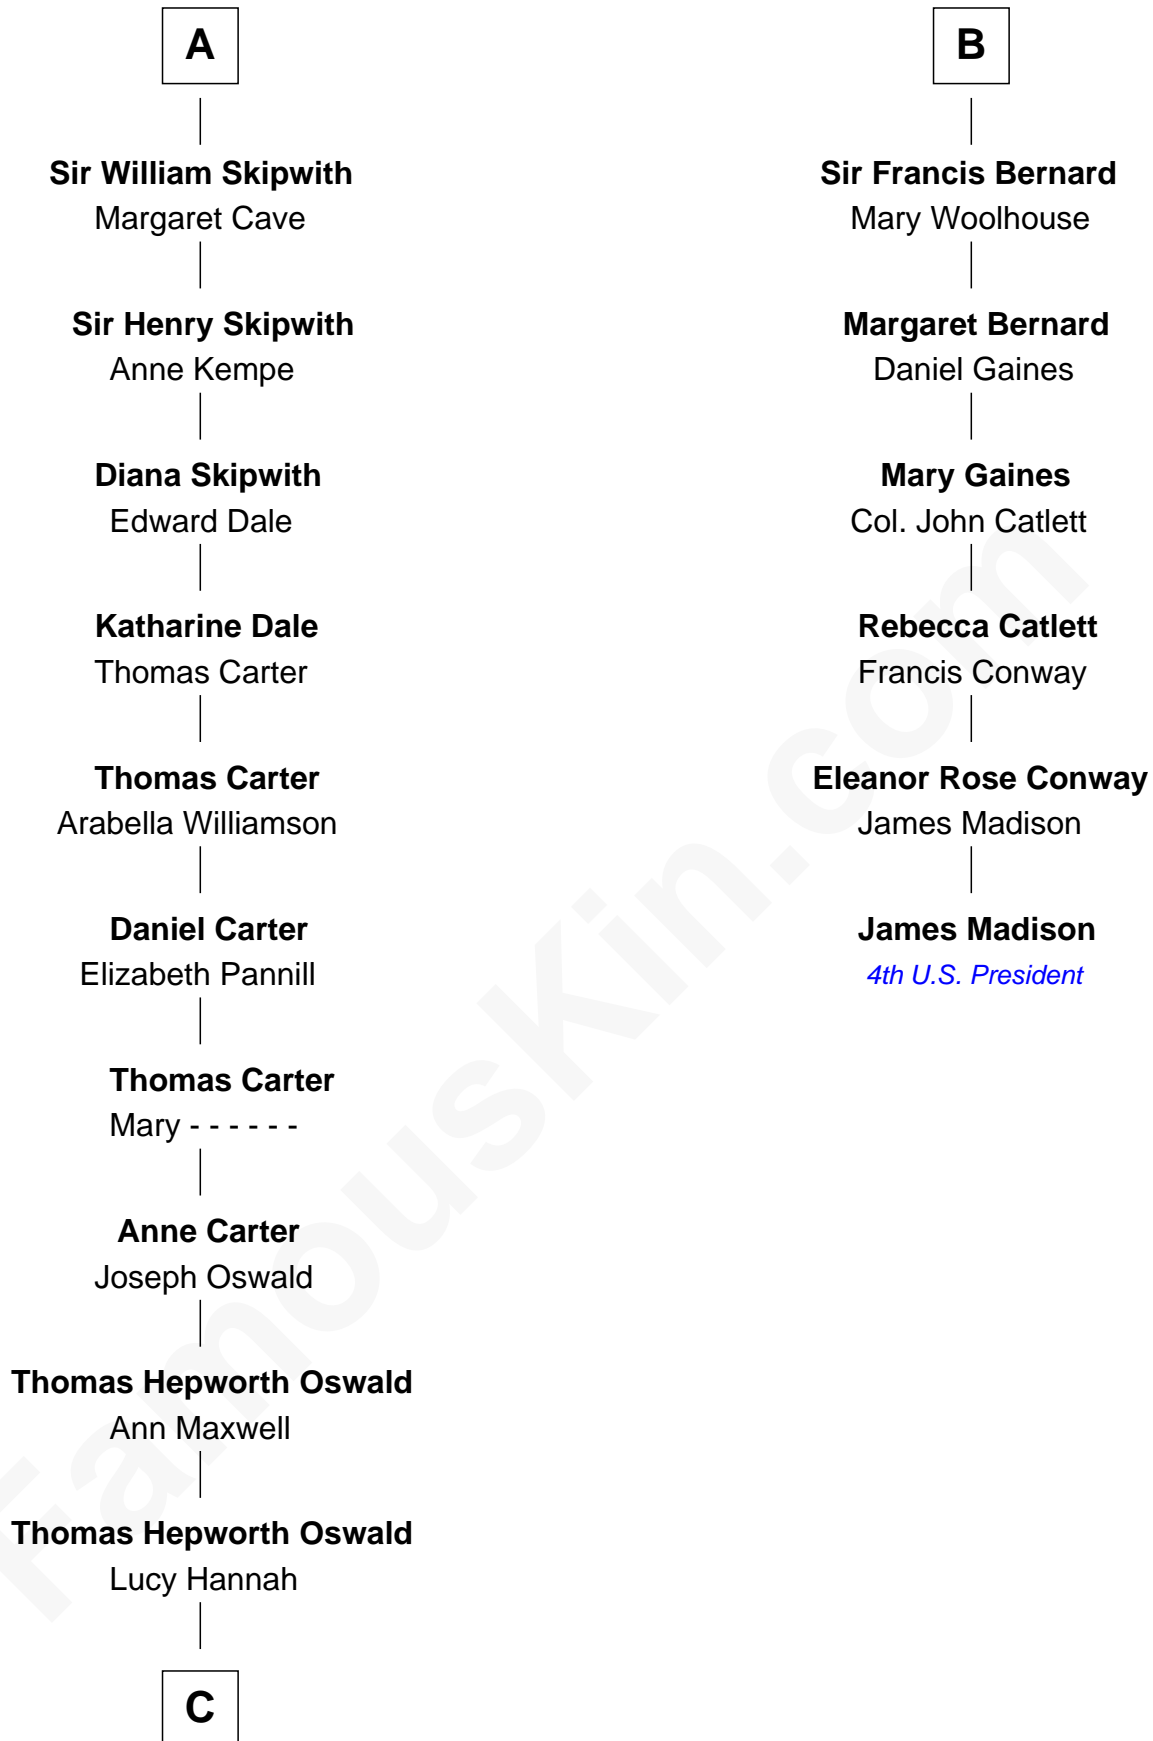

FamousKin.com

Relationship Chart of

Lee Harvey Oswald

Accused Assassin of President John F. Kennedy

12th cousin 7 times removed of

James Madison
4th U.S. President

FamousKin.com