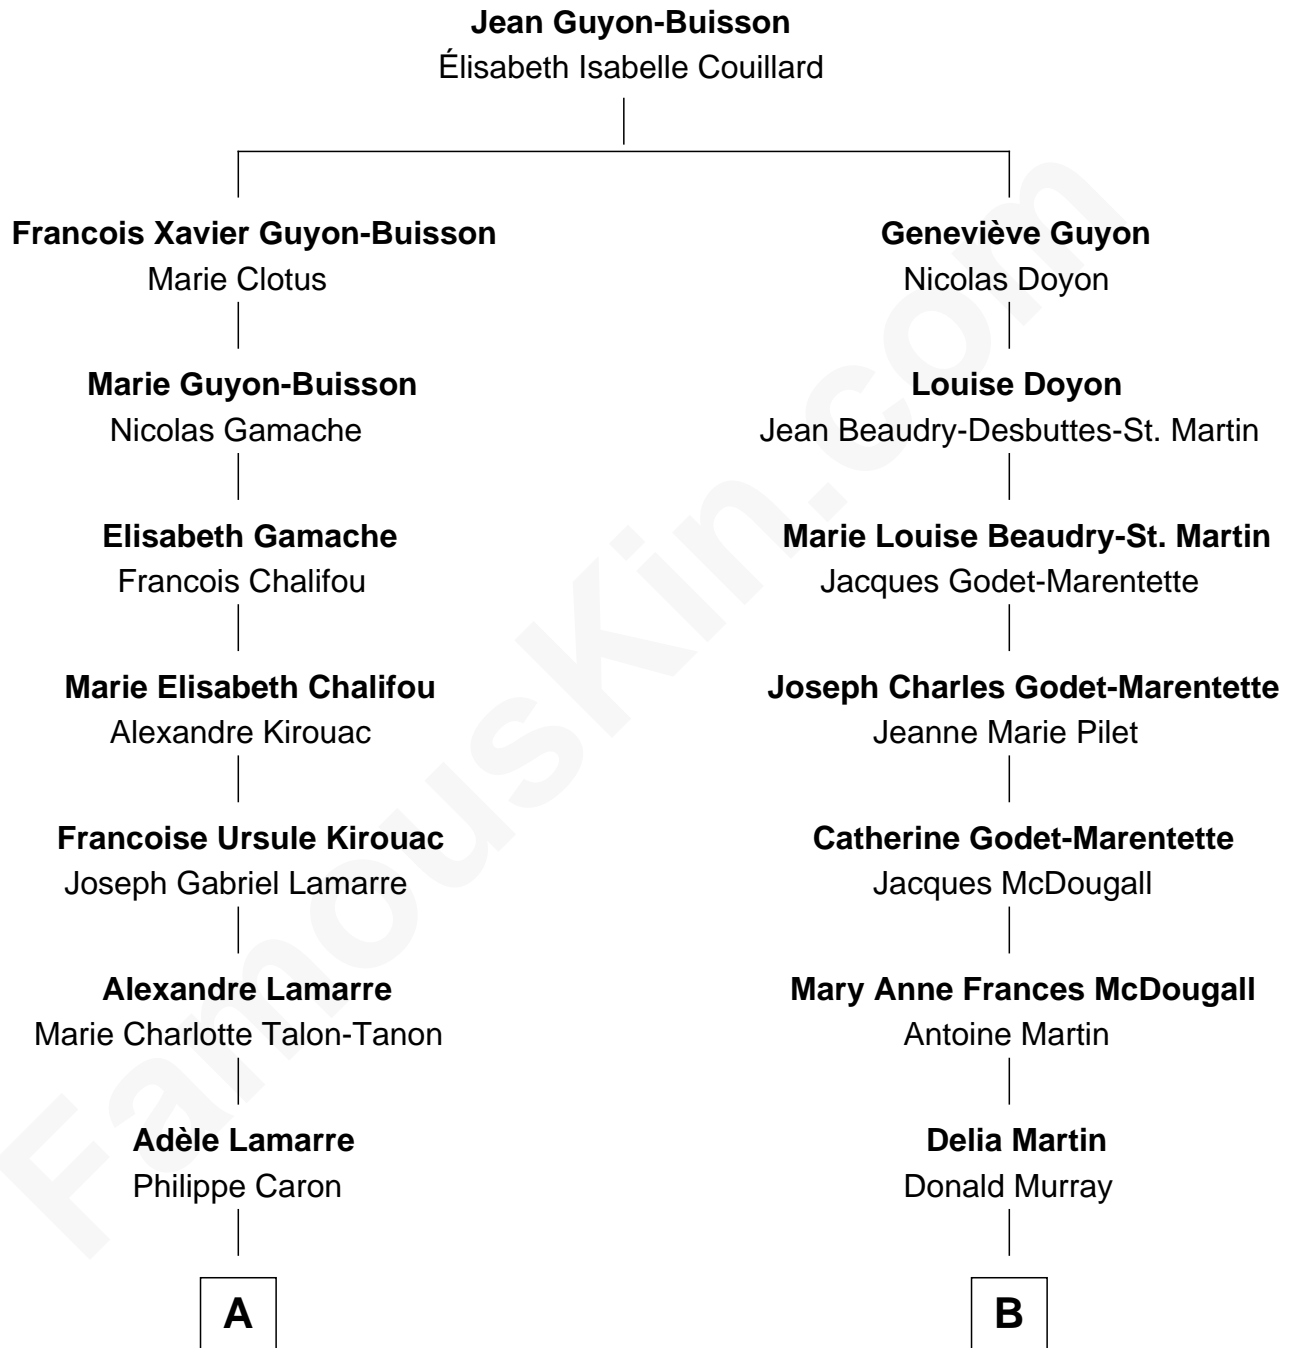

# FamousKin.com Relationship Chart of

**Nathan Fillion**

*TV and Movie Actor*

9th cousin 2 times removed of

**Hillary (Rodham) Clinton**

*First Lady of President Bill Clinton*

**A**

**Marie Julie Caron**  
Arsène Joseph Jalbert

**Marie Julie Jalbert**  
Joseph Désiré Fillion

**Omer Fillion**  
Beatrice T. Bérubé

**Robert Fillion**  
June Early

**Nathan Fillion**  
*TV and Movie Actor*

**B**

**Della Murray**  
Edwin John Howell

**Dorothy Emma Howell**  
Hugh Ellsworth Rodham

**Hillary (Rodham) Clinton**  
*First Lady of Bill Clinton*