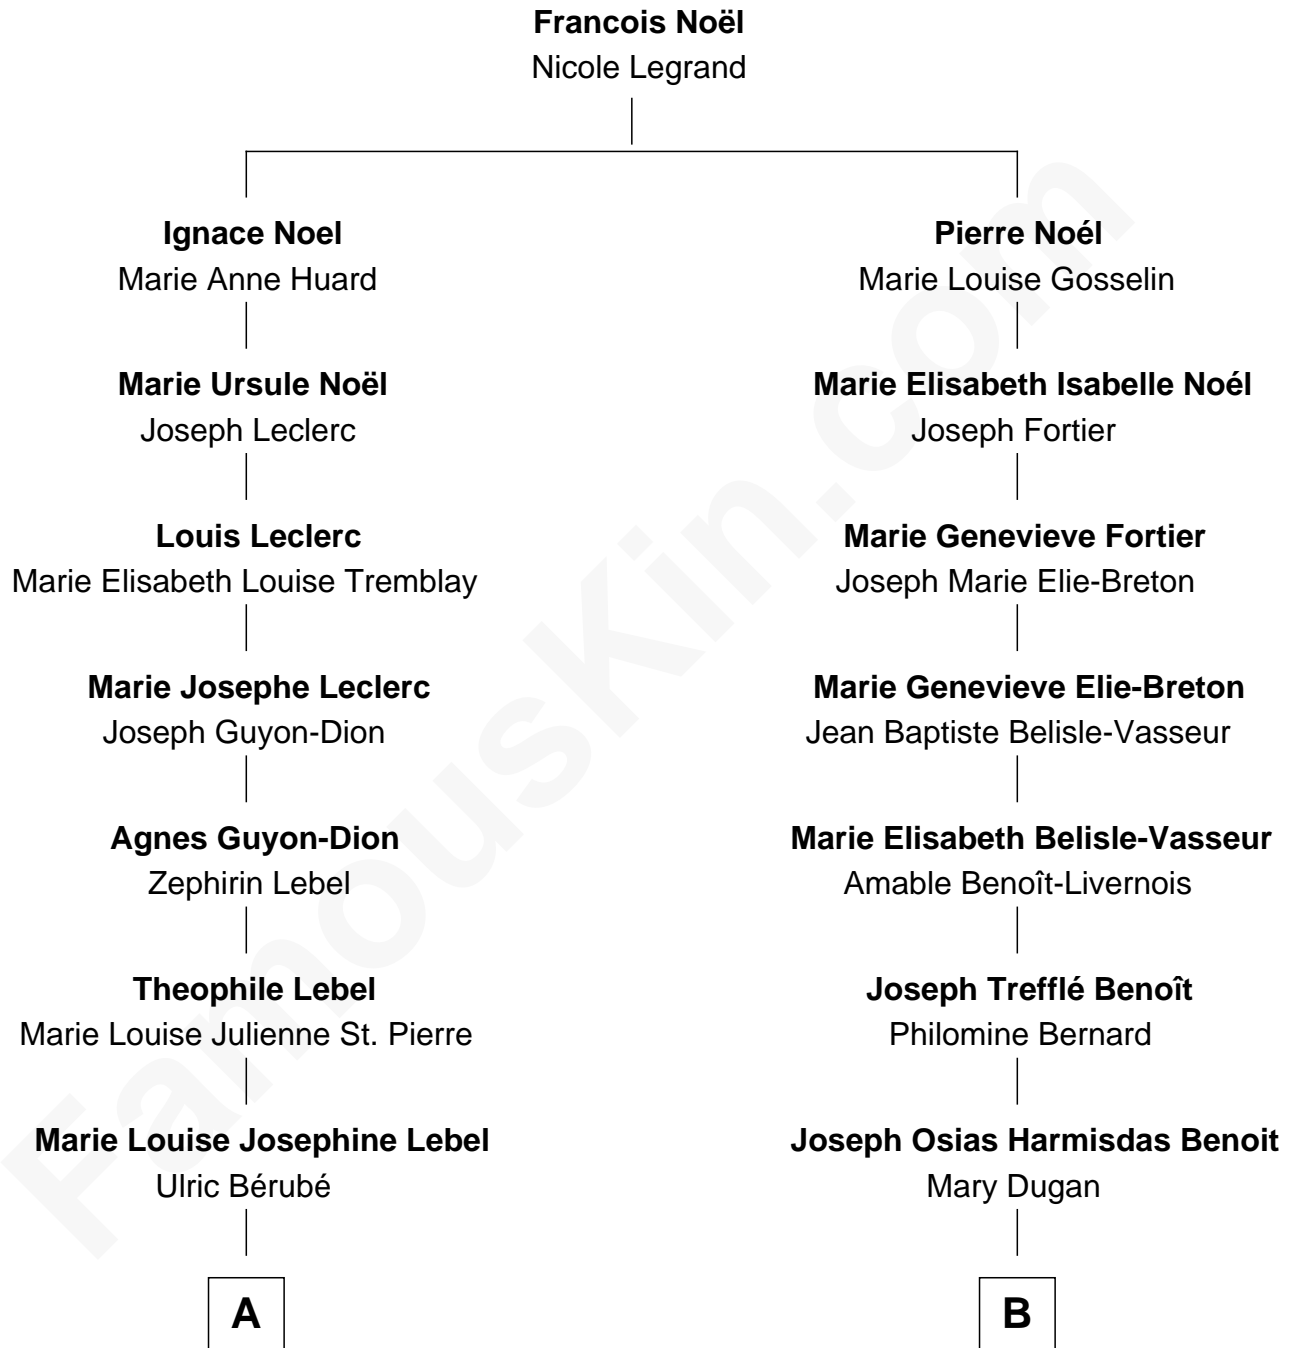

# FamousKin.com Relationship Chart of

**Nathan Fillion**

*TV and Movie Actor*

9th cousin 1 time removed of

**Jane Krakowski**

*TV and Movie Actress*

**A**

**Napoléon Bérubé**  
Marie Eugenie Laroche

**Beatrice T. Bérubé**  
Omer Fillion

**Robert Fillion**  
June Early

**Nathan Fillion**  
*TV and Movie Actor*

**B**

**Triffle Michael Benoit**  
Genevieve Rose

**Barbara Ann Benoit**  
Edward Alexander Krajkowski

**Jane Krakowski**  
*TV and Movie Actress*