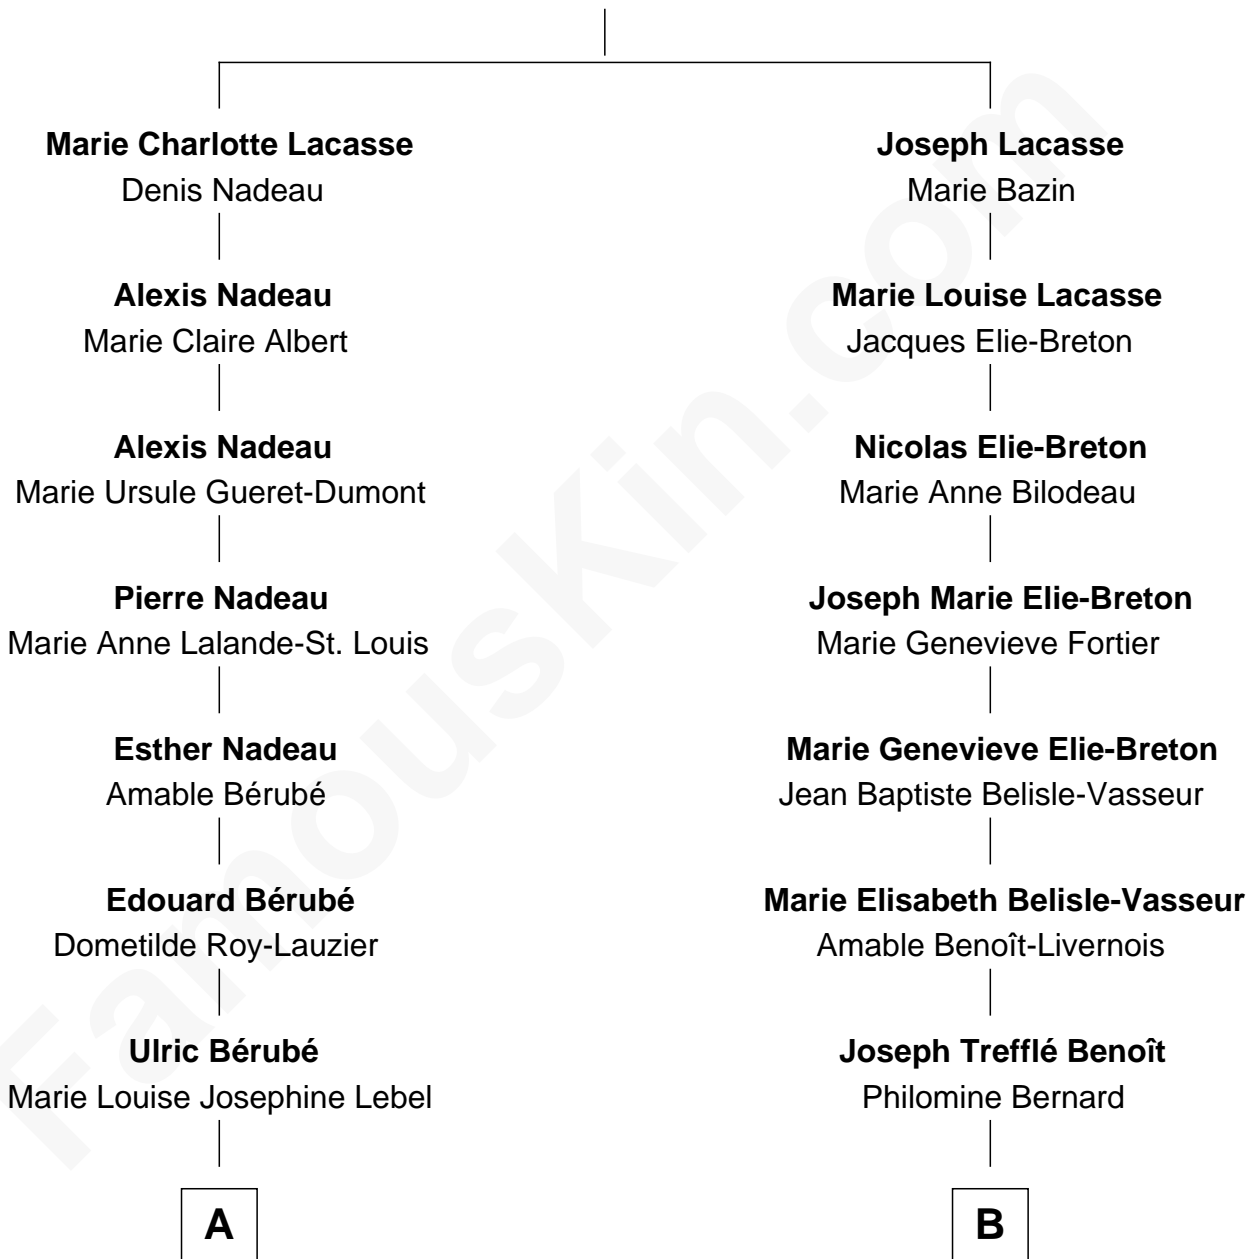

FamousKin.com Relationship Chart of

Nathan Fillion

TV and Movie Actor

10th cousin of

Jane Krakowski

TV and Movie Actress

Antoine Lacasse
Francoise Piloy-Pitie

A

Napoléon Bérubé
Marie Eugenie Laroche

Beatrice T. Bérubé
Omer Fillion

Robert Fillion
June Early

Nathan Fillion
TV and Movie Actor

B

Joseph Osias Harmisdas Benoit
Mary Dugan

Triffle Michael Benoit
Genevieve Rose