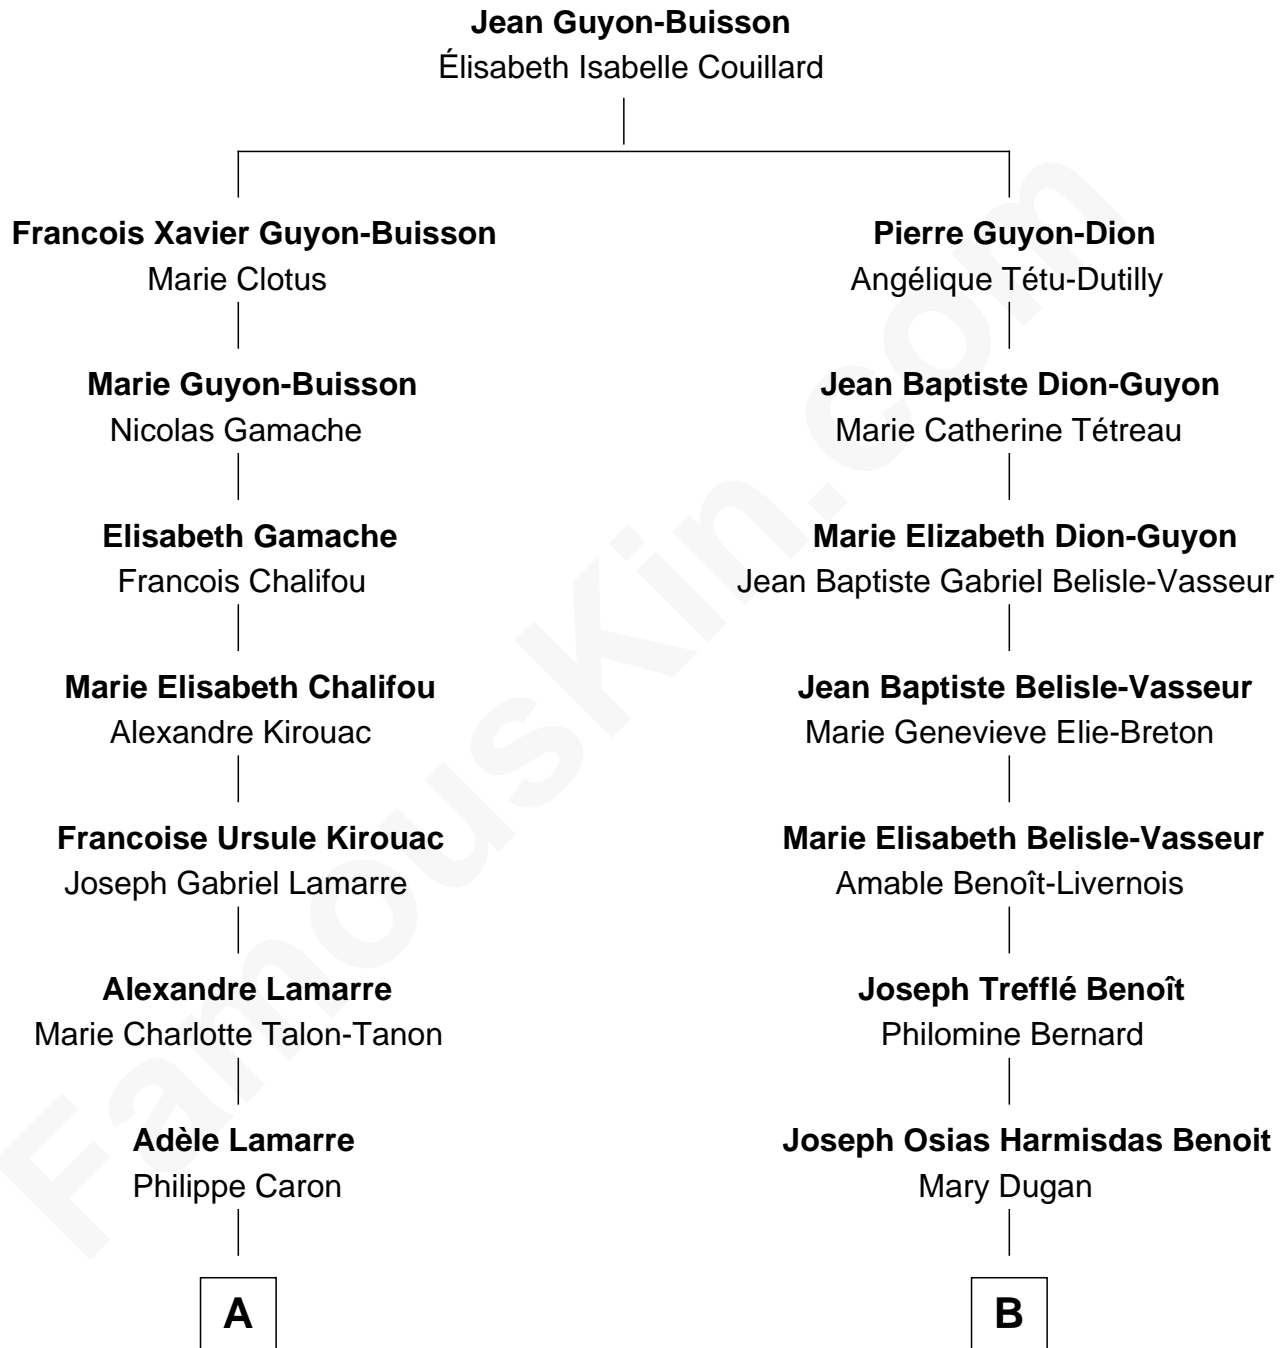

# FamousKin.com Relationship Chart of

**Nathan Fillion**

*TV and Movie Actor*

9th cousin 2 times removed of

**Jane Krakowski**

*TV and Movie Actress*

**A**

**Marie Julie Caron**  
Arsène Joseph Jalbert

**Marie Julie Jalbert**  
Joseph Désiré Fillion

**Omer Fillion**  
Beatrice T. Bérubé

**Robert Fillion**  
June Early

**Nathan Fillion**  
*TV and Movie Actor*

**B**

**Triffle Michael Benoit**  
Genevieve Rose