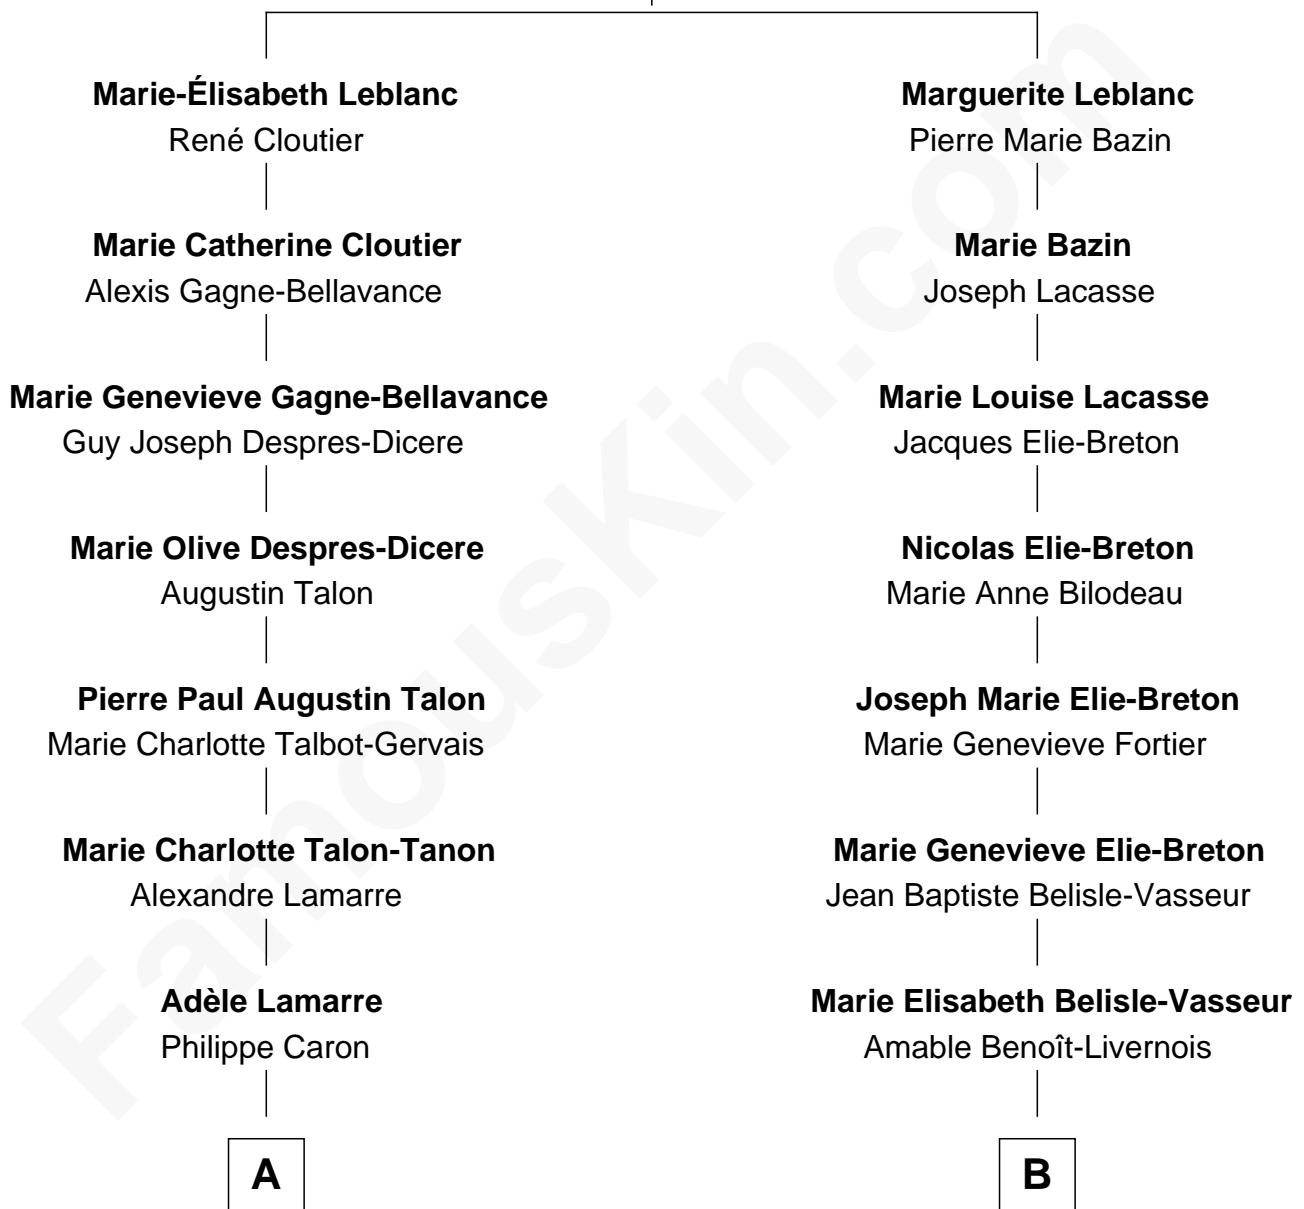

FamousKin.com Relationship Chart of

Nathan Fillion

TV and Movie Actor

11th cousin of

Jane Krakowski

TV and Movie Actress

Léonard Leblanc
Marie Marguerite Riton

A

Marie Julie Caron
Arsène Joseph Jalbert

Marie Julie Jalbert
Joseph Désiré Fillion

Omer Fillion
Beatrice T. Bérubé

Robert Fillion
June Early

Nathan Fillion
TV and Movie Actor

B

Joseph Trefflé Benoît
Philomine Bernard