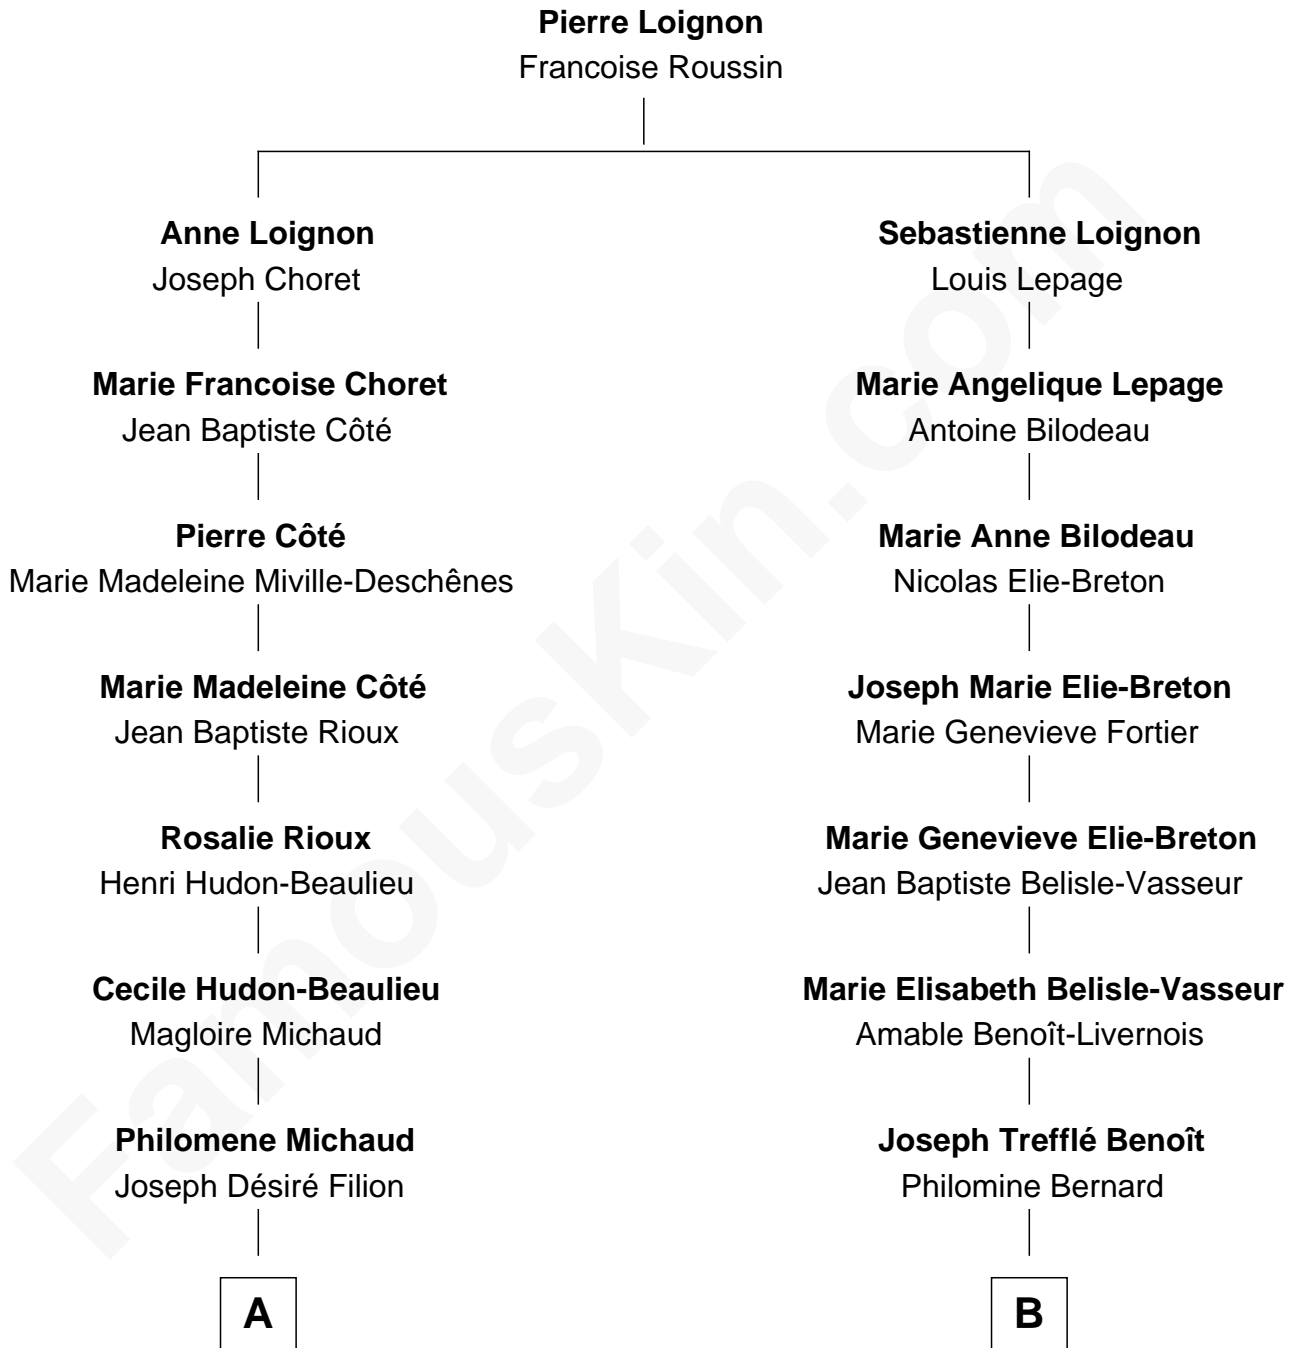

FamousKin.com Relationship Chart of

Nathan Fillion

TV and Movie Actor

10th cousin of

Jane Krakowski

TV and Movie Actress

A

Joseph Désiré Fillion

Marie Julie Jalbert

Omer Fillion

Beatrice T. Bérubé

Robert Fillion

June Early

Nathan Fillion

TV and Movie Actor

B