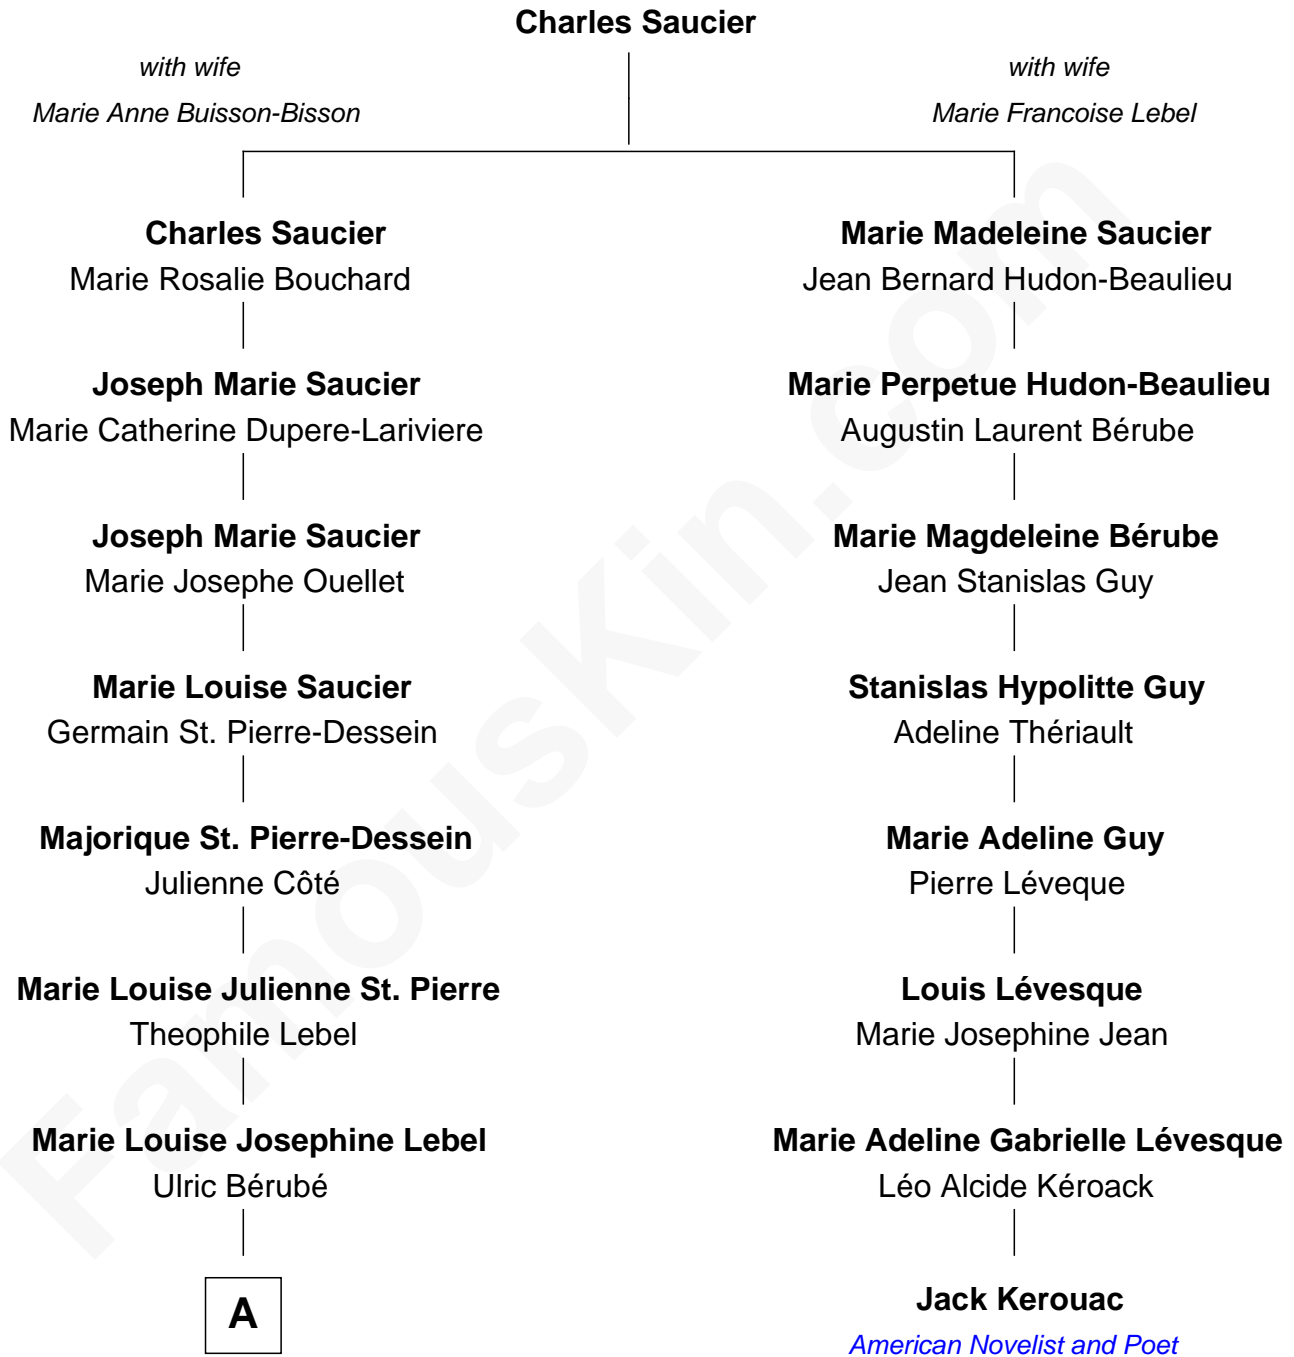

# FamousKin.com Relationship Chart of

**Nathan Fillion**

*TV and Movie Actor*

7th cousin 3 times removed of

**Jack Kerouac**

*American Novelist and Poet*

**A**

—  
**Napoléon Bérubé**  
Marie Eugenie Laroche

—  
**Beatrice T. Bérubé**  
Omer Fillion

—  
**Robert Fillion**  
June Early

—  
**Nathan Fillion**  
*TV and Movie Actor*