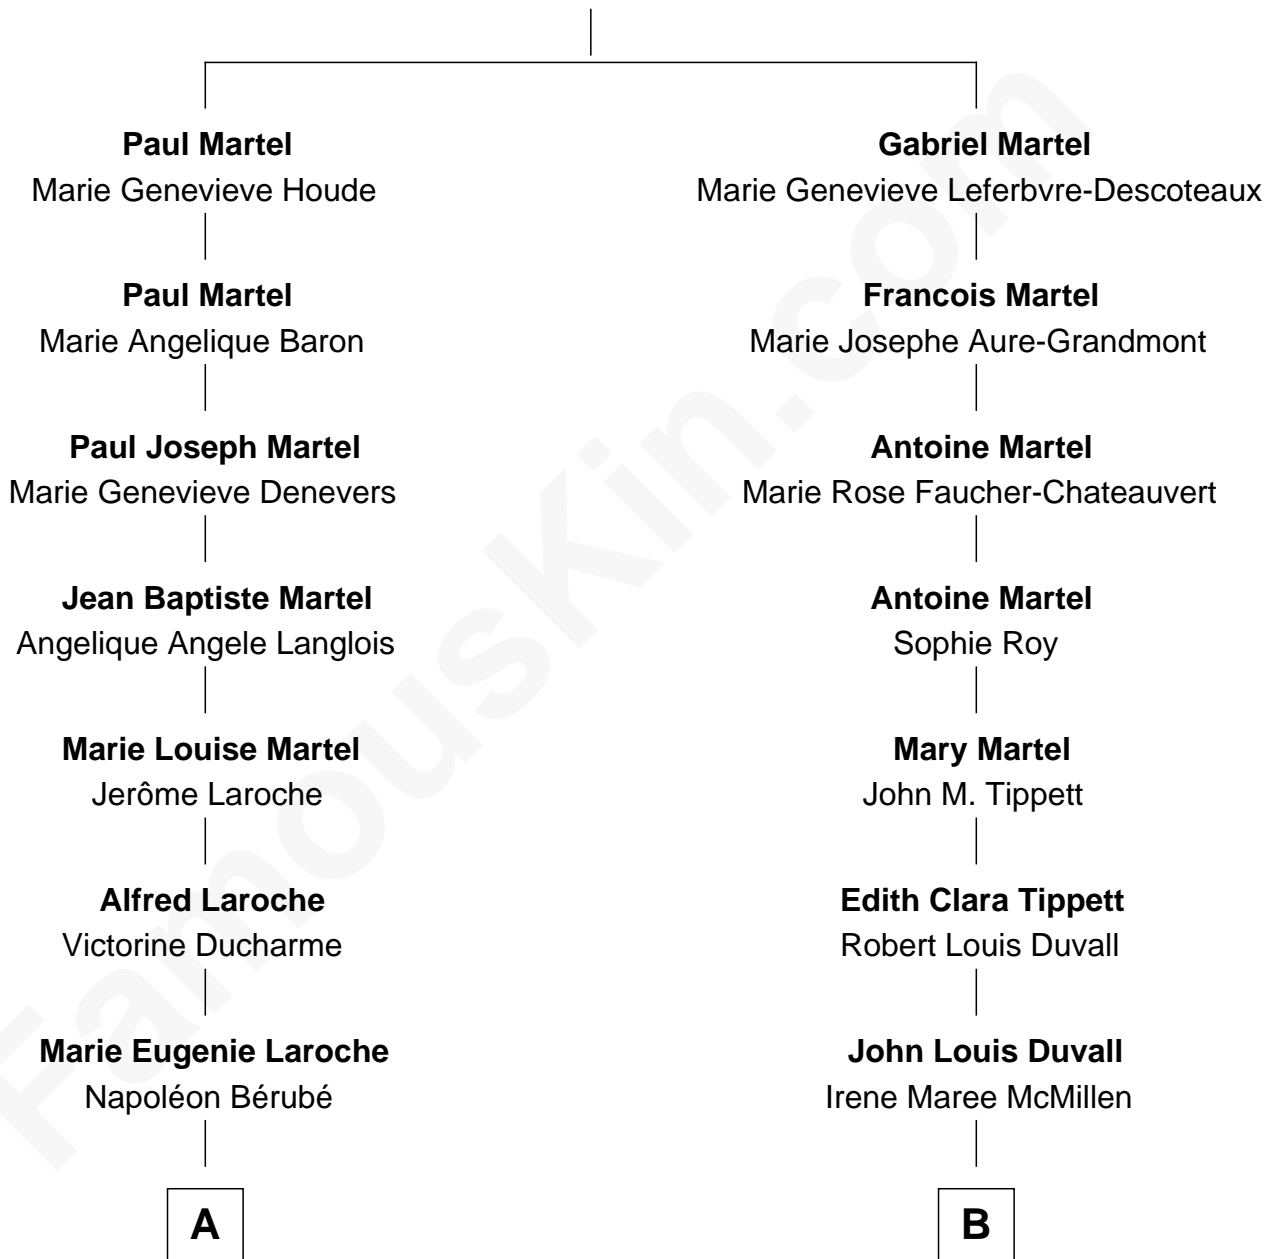

FamousKin.com Relationship Chart of

Nathan Fillion

TV and Movie Actor

8th cousin 1 time removed of

John Dye

TV and Movie Actor - "Touched by an Angel"

Paul Martel-Lamontagne

Marie Madeleine Guillot

FamousKin.com