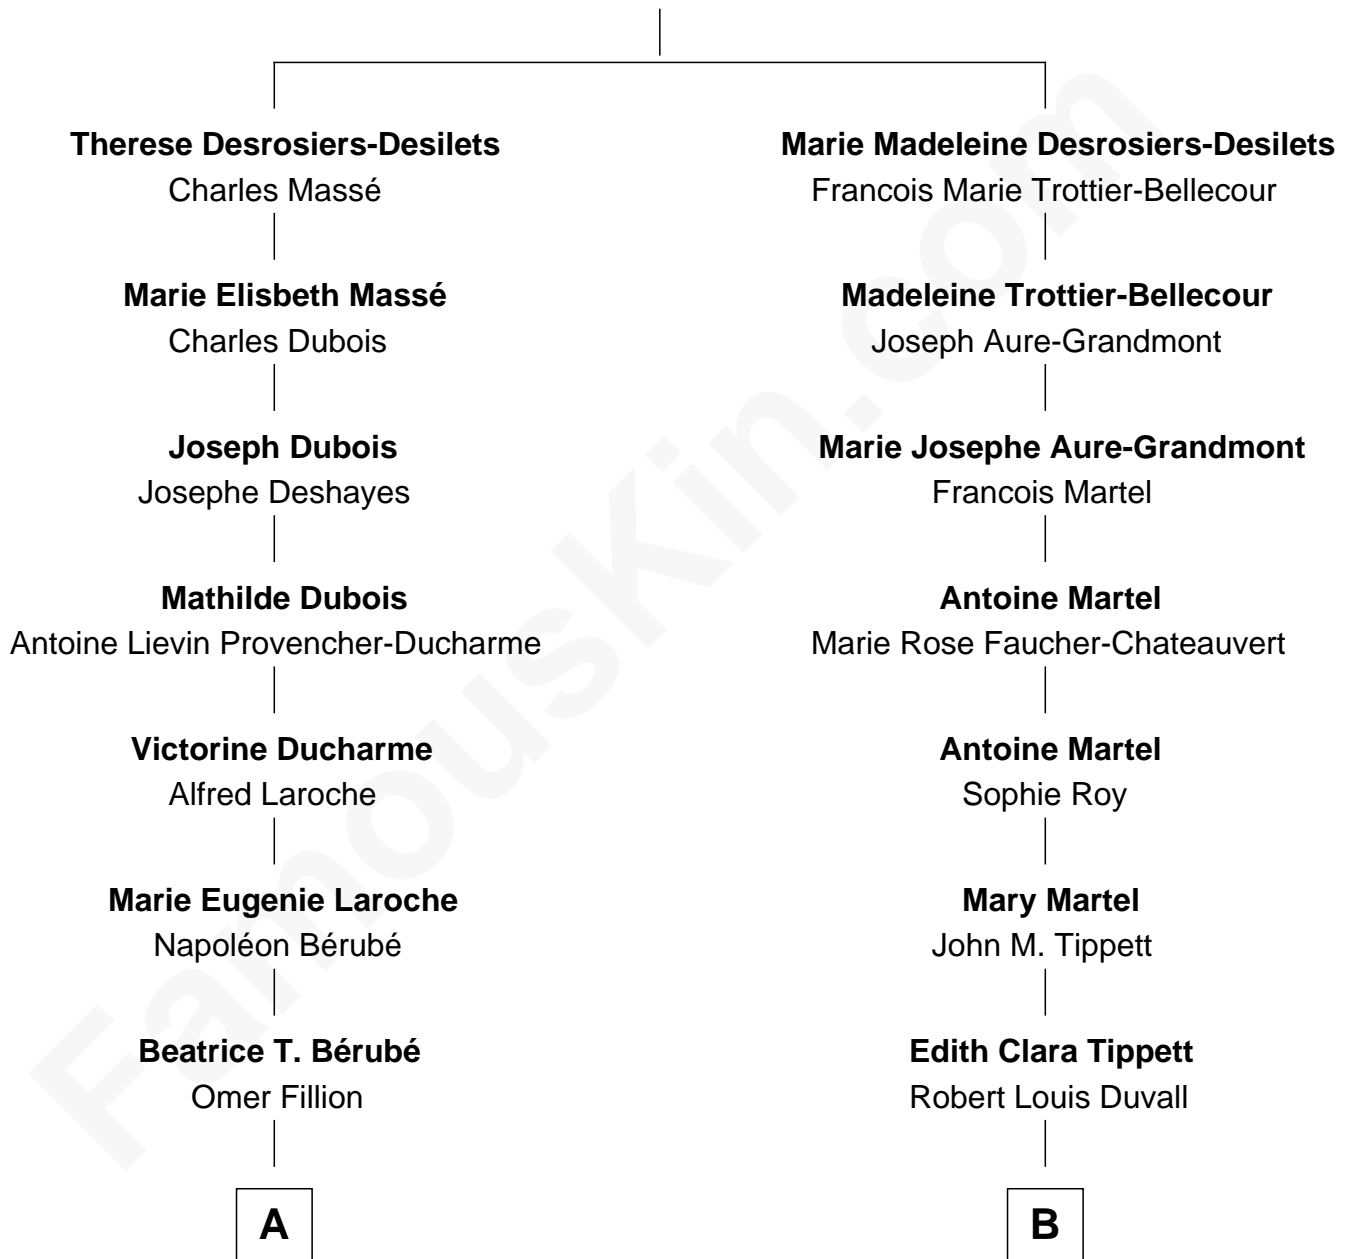

FamousKin.com

Relationship Chart of

Nathan Fillion

TV and Movie Actor

8th cousin 1 time removed of

John Dye

TV and Movie Actor - "Touched by an Angel"

Jean Baptiste Desrosiers-Desilets

Marie Jeanne Leclerc-Fleurant

A

Robert Fillion

June Early

Nathan Fillion

TV and Movie Actor

B

John Louis Duvall