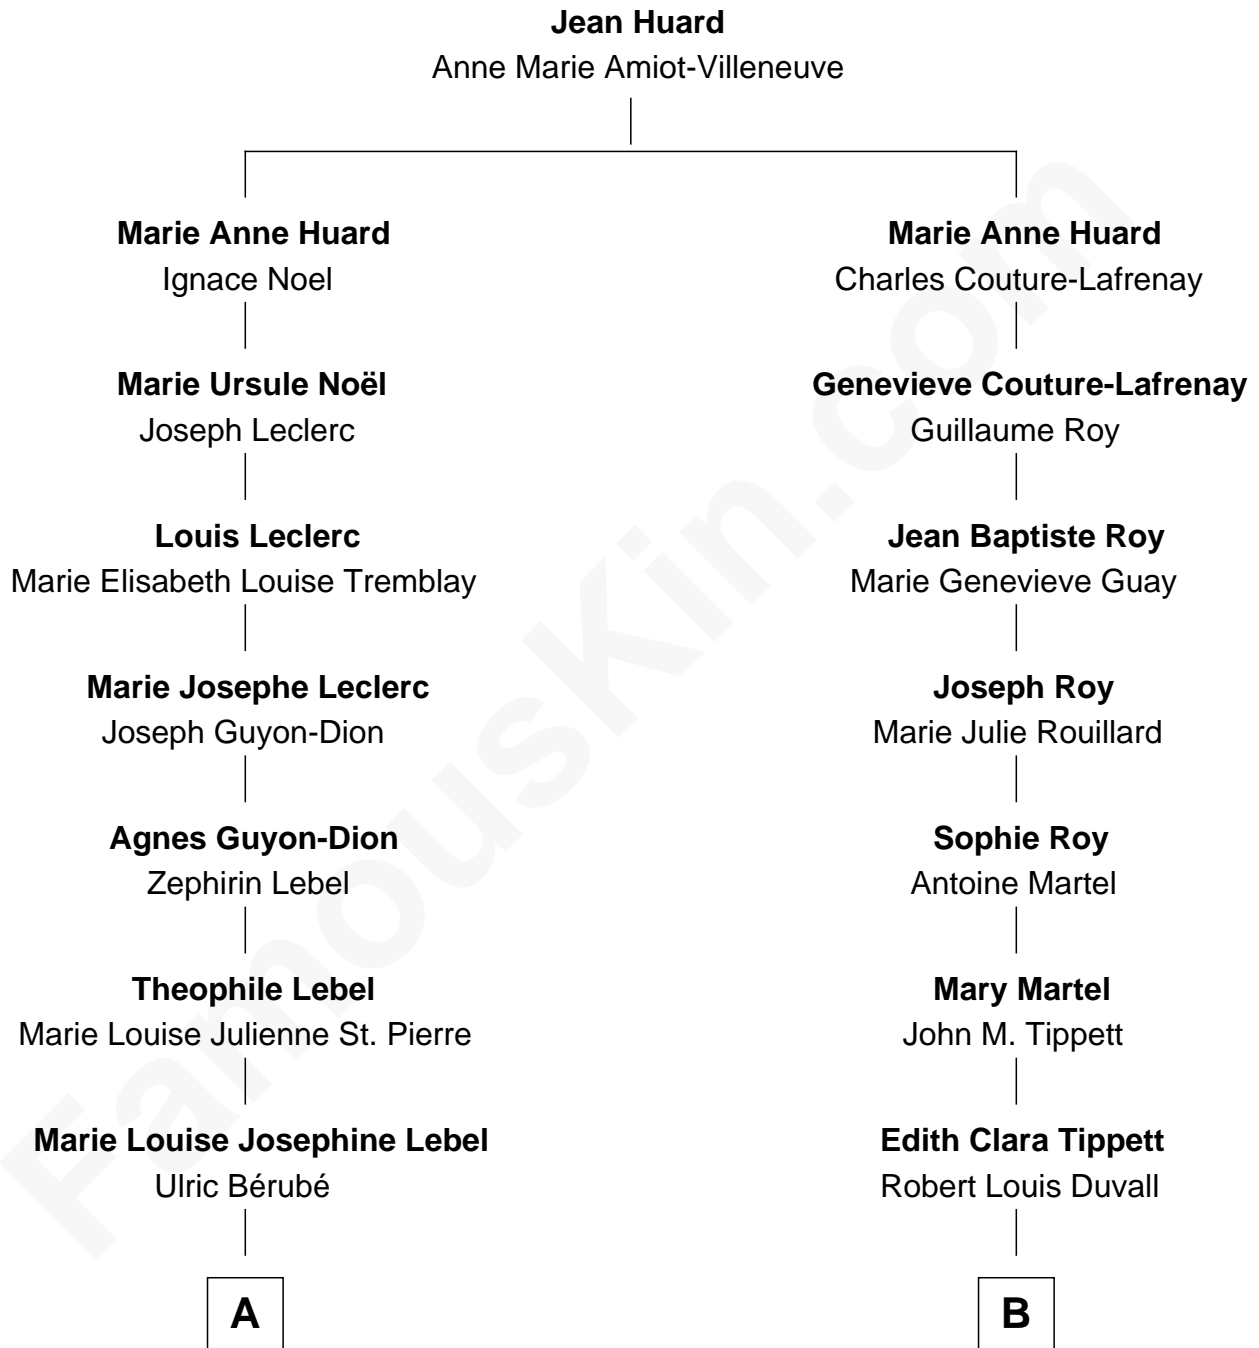

# FamousKin.com Relationship Chart of

**Nathan Fillion**

*TV and Movie Actor*

9th cousin 1 time removed of

**John Dye**

*TV and Movie Actor - "Touched by an Angel"*

**A**

**Napoléon Bérubé**  
Marie Eugenie Laroche

**Beatrice T. Bérubé**  
Omer Fillion

**Robert Fillion**  
June Early

**Nathan Fillion**  
*TV and Movie Actor*

**B**

**John Louis Duvall**  
Irene Maree McMillen

**Lynn Maree Duvall**  
Jim C. Dye

**John Dye**  
*TV and Movie Actor*