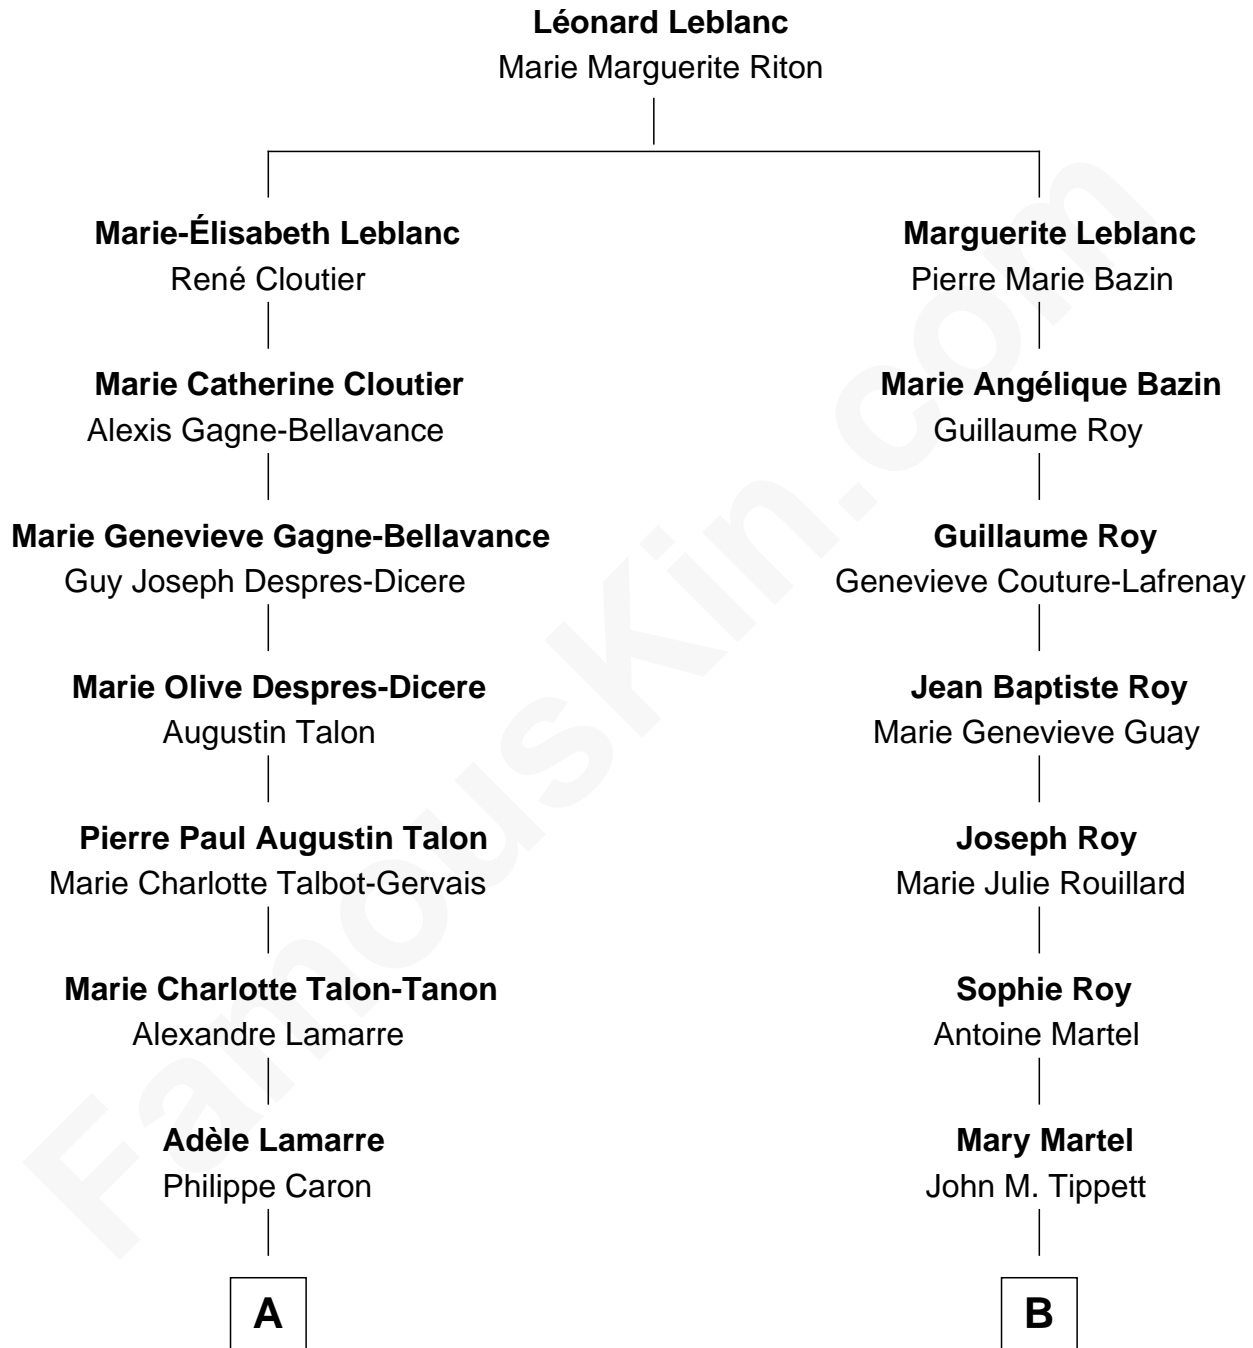

FamousKin.com Relationship Chart of

Nathan Fillion

TV and Movie Actor

10th cousin 1 time removed of

John Dye

TV and Movie Actor - "Touched by an Angel"

A

Marie Julie Caron
Arsène Joseph Jalbert

Marie Julie Jalbert
Joseph Désiré Fillion

Omer Fillion
Beatrice T. Bérubé

Robert Fillion
June Early

Nathan Fillion
TV and Movie Actor

B

Edith Clara Tippet
Robert Louis Duvall

John Louis Duvall
Irene Maree McMillen