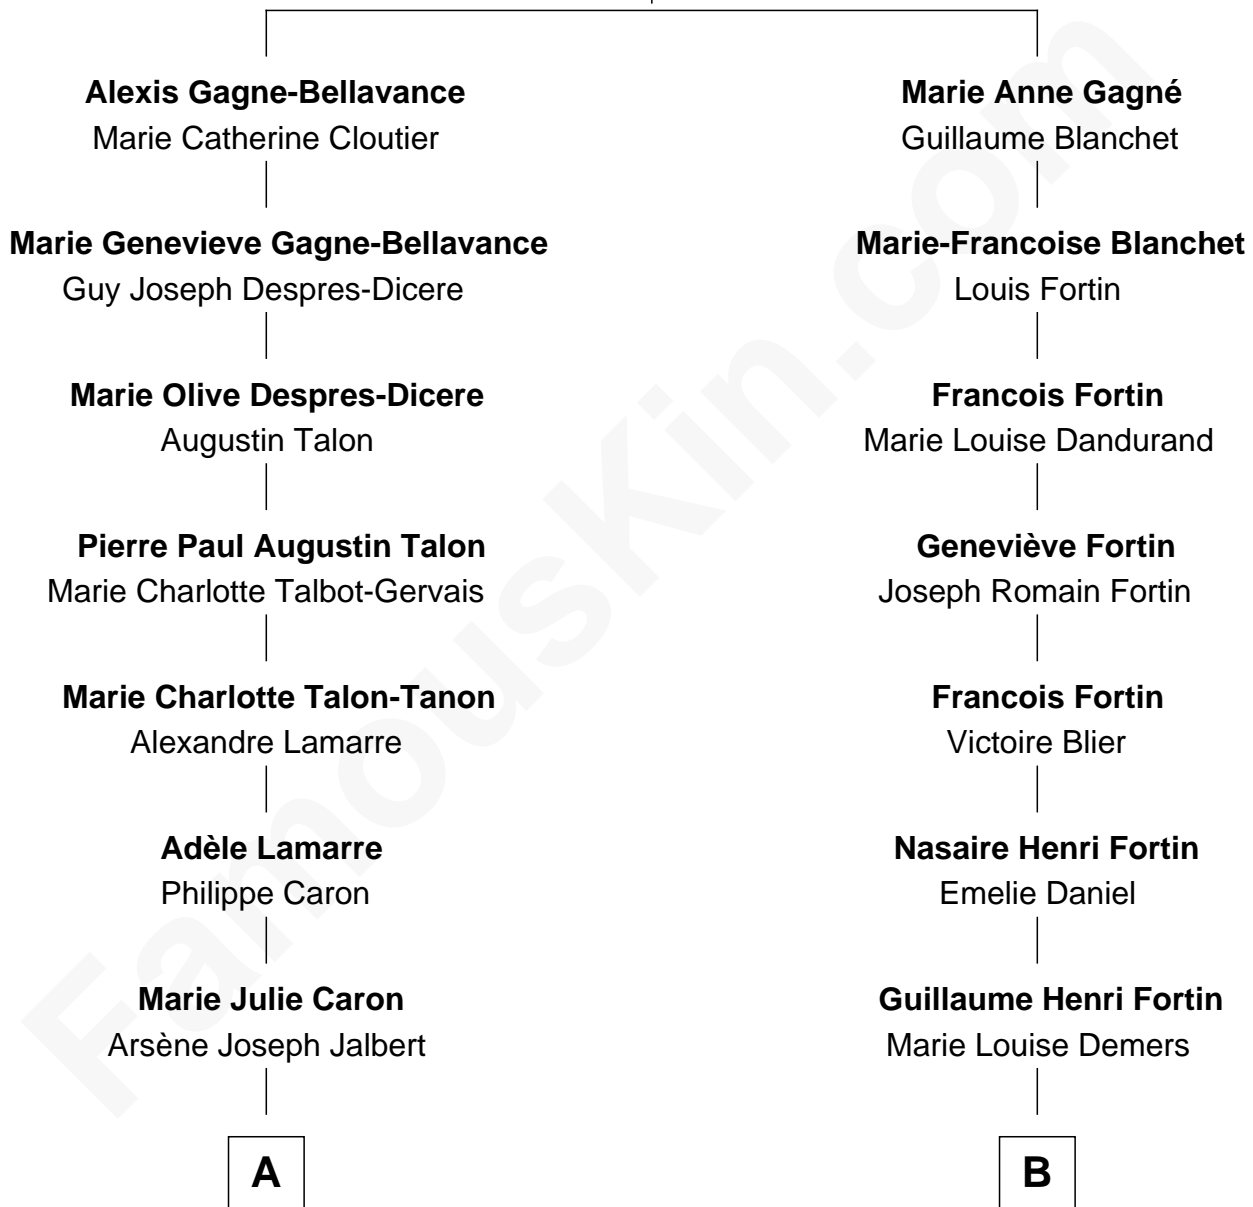

FamousKin.com Relationship Chart of

Nathan Fillion

TV and Movie Actor

9th cousin 1 time removed of

Madonna

Singer and Songwriter

Louis Gagné-Bellavance

Louise Picard

A

Marie Julie Jalbert
Joseph Désiré Fillion

Omer Fillion
Beatrice T. Bérubé

Robert Fillion
June Early

Nathan Fillion
TV and Movie Actor

B

Elsie Mae Fortin
Willard Fortin

Madonna Louise Fortin
Silvio Anthony Ciccone