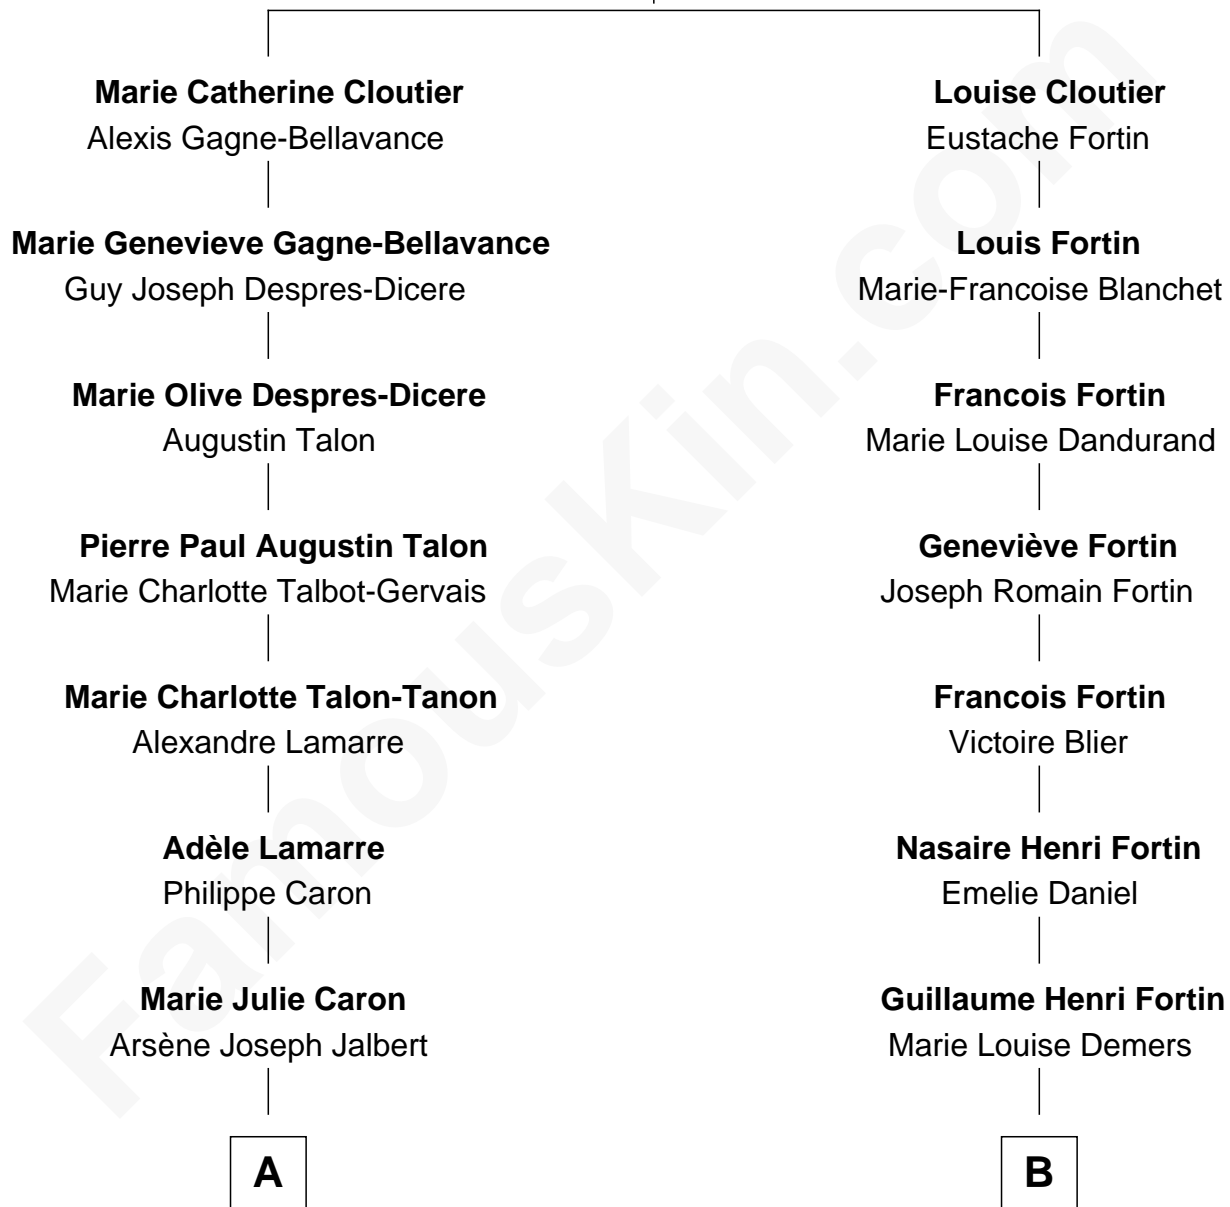

# FamousKin.com Relationship Chart of

**Nathan Fillion**

*TV and Movie Actor*

9th cousin 1 time removed of

**Madonna**

*Singer and Songwriter*

**René Cloutier**  
Marie-Élisabeth Leblanc

**A**