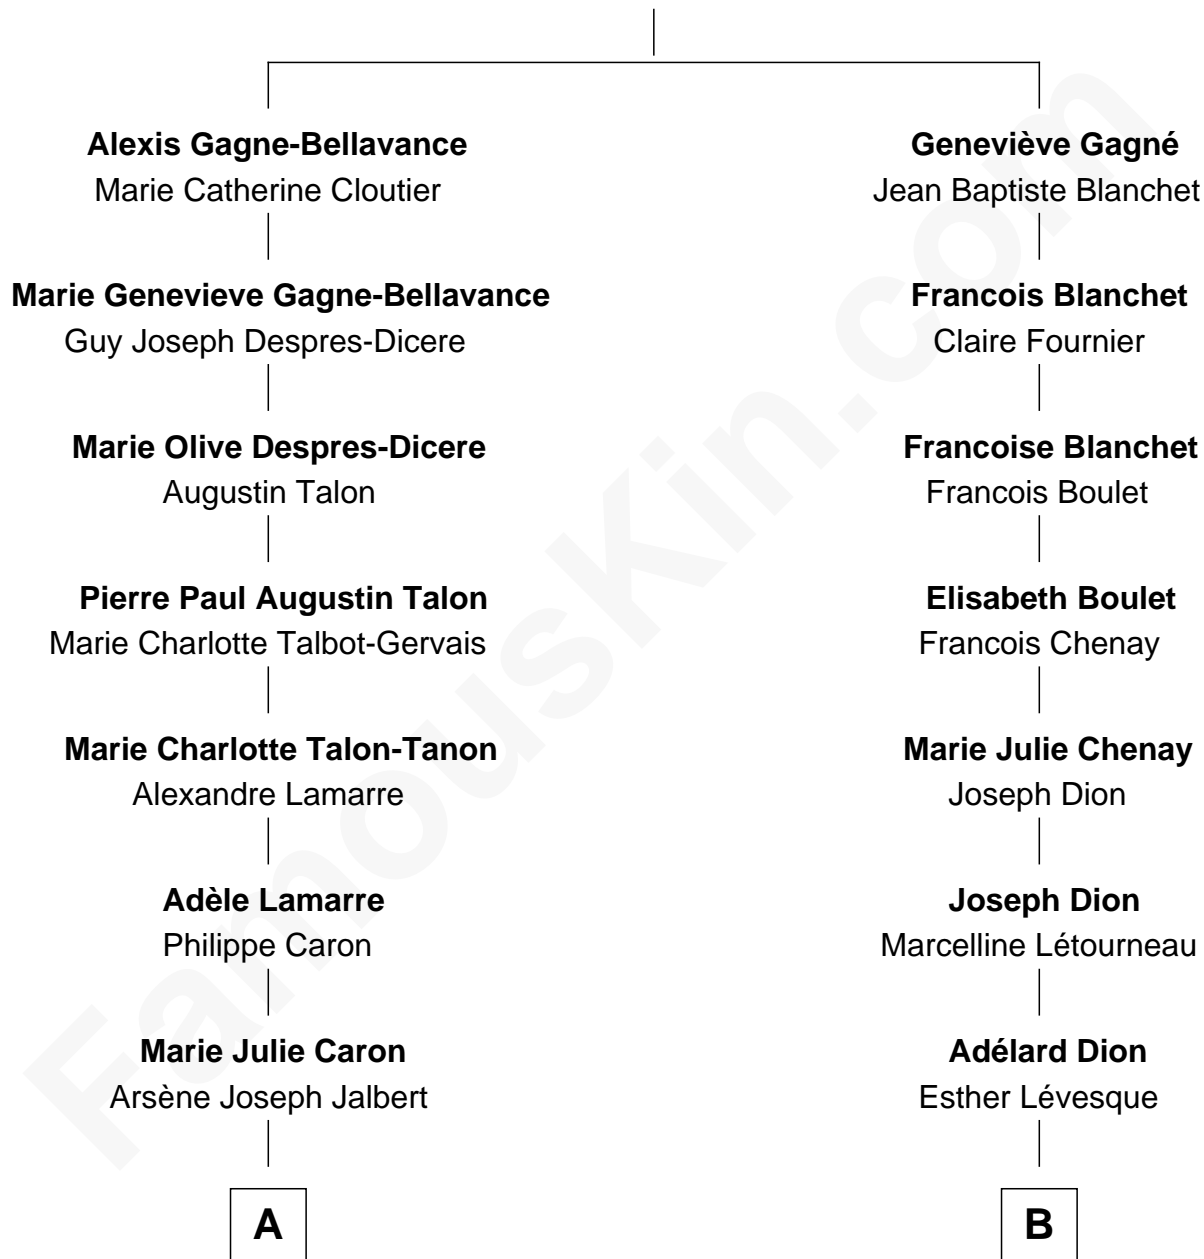

FamousKin.com Relationship Chart of

Nathan Fillion

TV and Movie Actor

9th cousin 1 time removed of

Celine Dion

Singer and Songwriter

Louis Gagné-Bellavance

Louise Picard

A

Marie Julie Jalbert
Joseph Désiré Fillion

Omer Fillion
Beatrice T. Bérubé

Robert Fillion
June Early

Nathan Fillion
TV and Movie Actor

B

Charles Adélarde Dion
Marie Ernestine Barriault

Adhémar Charles Dion
Thérèse Tanguay