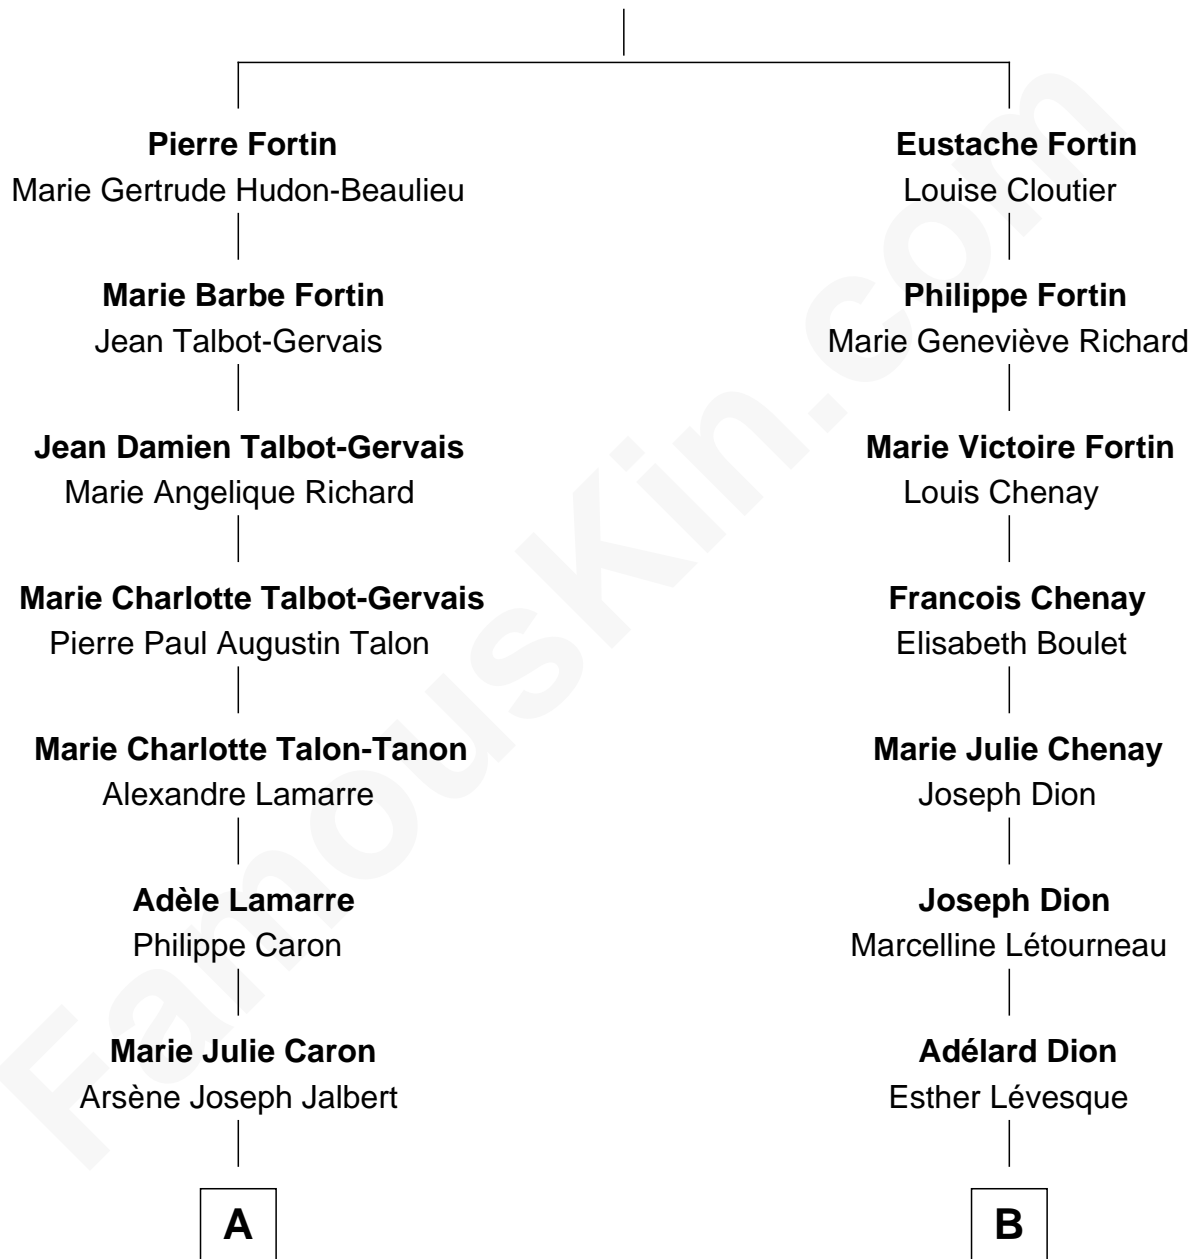

# FamousKin.com Relationship Chart of

**Nathan Fillion**

*TV and Movie Actor*

9th cousin 1 time removed of

**Celine Dion**

*Singer and Songwriter*

**Julien Fortin-Bellefontaine**

Geneviève Gamache

**A**

**Marie Julie Jalbert**  
Joseph Désiré Fillion

**Omer Fillion**  
Beatrice T. Bérubé

**Robert Fillion**  
June Early

**Nathan Fillion**  
*TV and Movie Actor*

**B**

**Charles Adélard Dion**  
Marie Ernestine Barriault