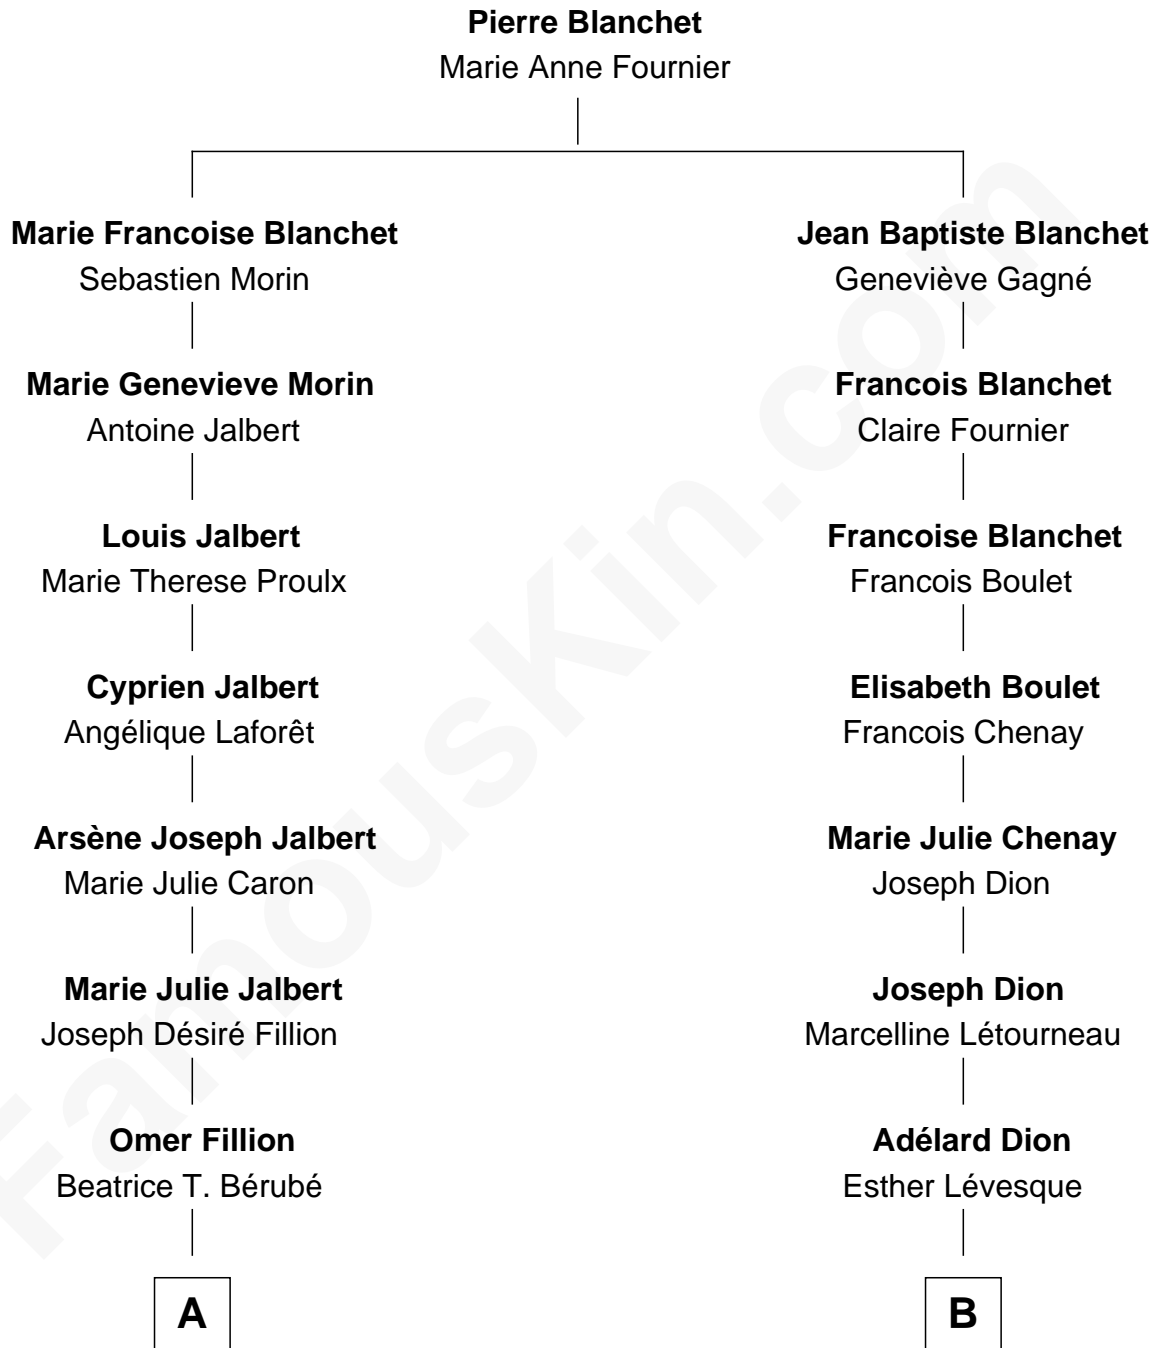

FamousKin.com Relationship Chart of

Nathan Fillion

TV and Movie Actor

8th cousin 1 time removed of

Celine Dion

Singer and Songwriter

A

Robert Fillion

June Early

Nathan Fillion

TV and Movie Actor

B

Charles Adélaré Dion

Marie Ernestine Barriault

Adhémar Charles Dion

Thérèse Tanguay