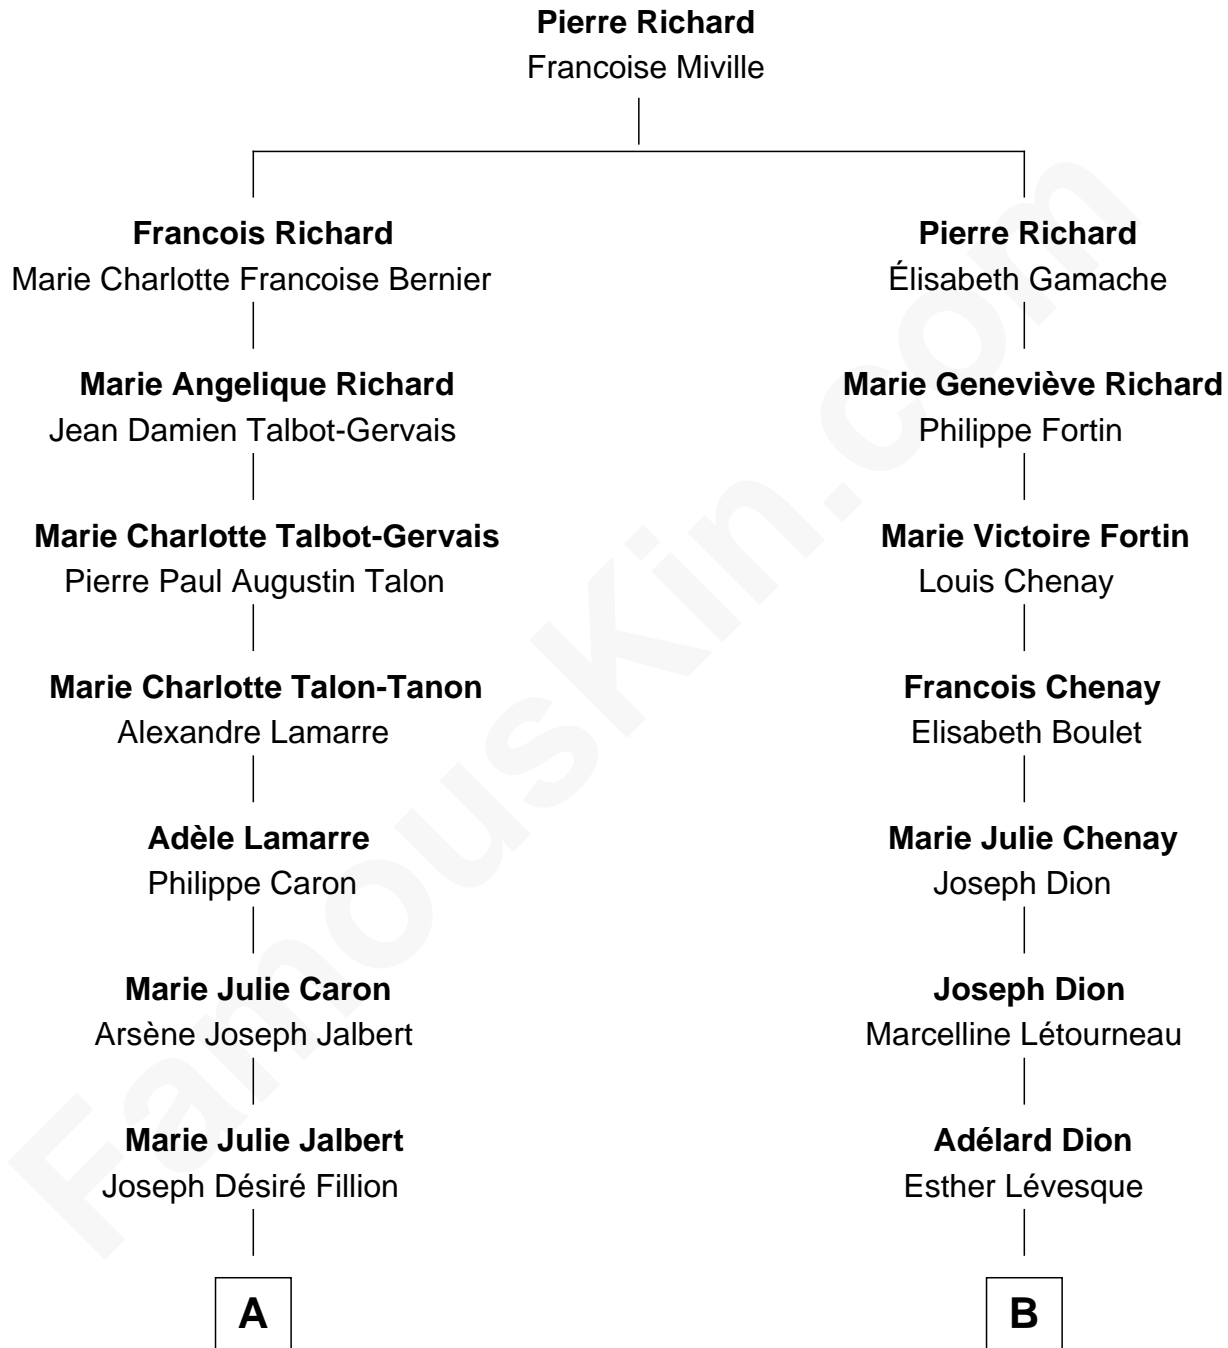

FamousKin.com Relationship Chart of

Nathan Fillion

TV and Movie Actor

9th cousin of

Celine Dion

Singer and Songwriter

A

Omer Fillion
Beatrice T. Bérubé

Robert Fillion
June Early

Nathan Fillion
TV and Movie Actor

B

Charles Adélarde Dion
Marie Ernestine Barriault

Adhémar Charles Dion
Thérèse Tanguay

Celine Dion
Singer and Songwriter