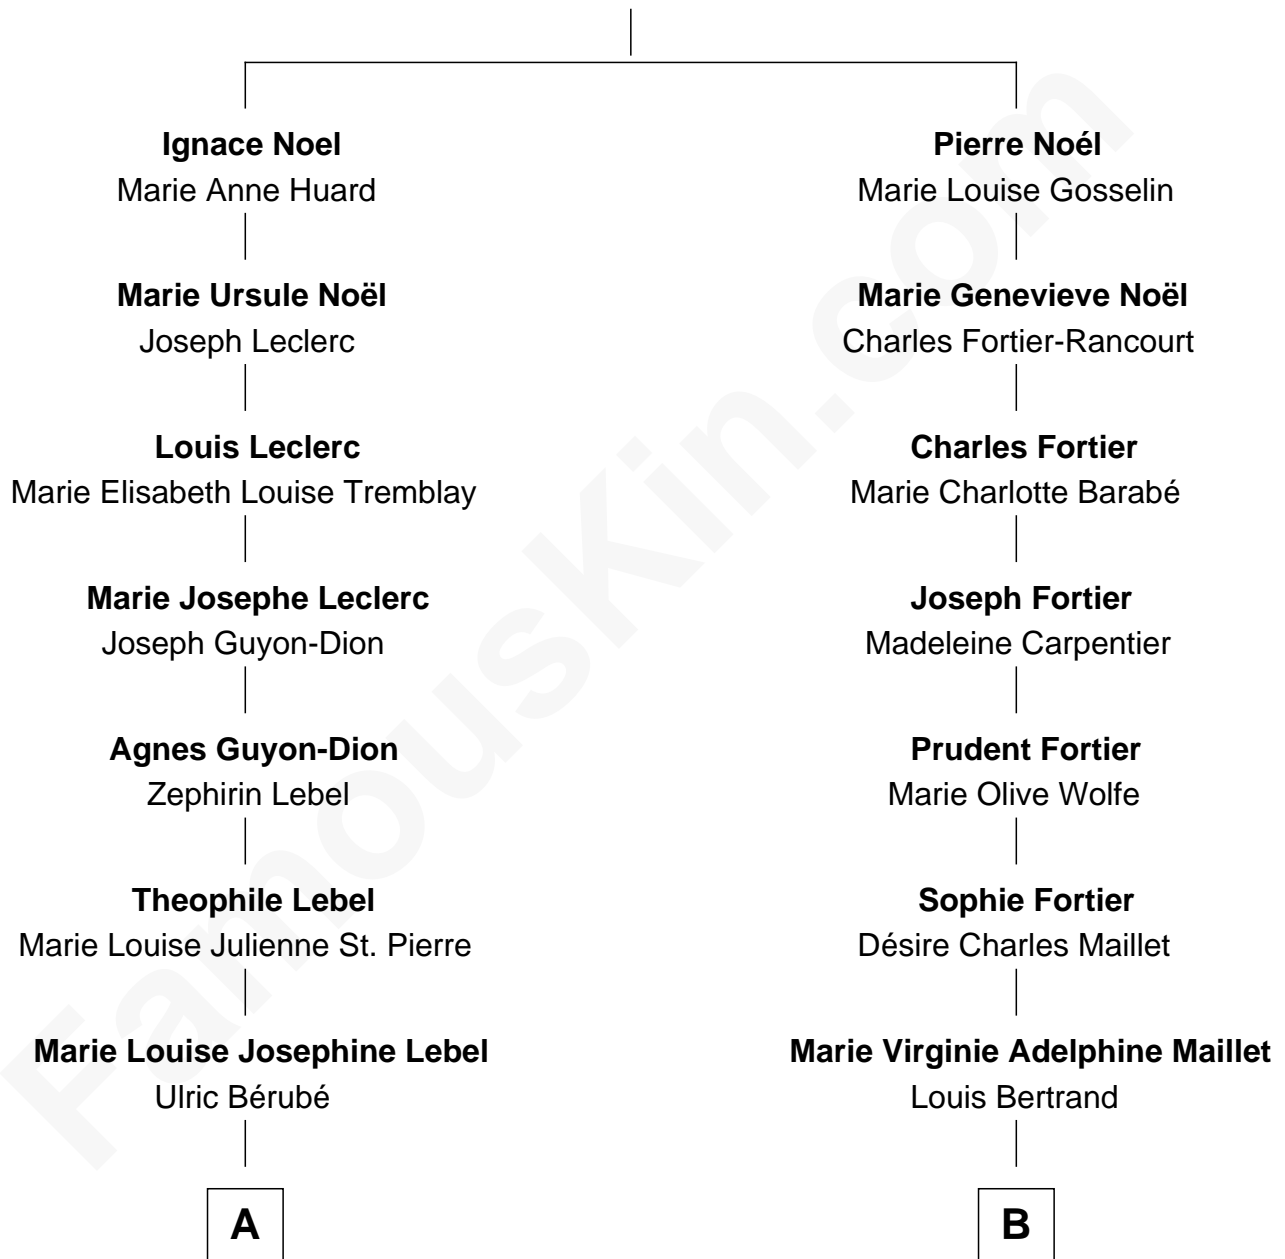

FamousKin.com Relationship Chart of

Nathan Fillion

TV and Movie Actor

10th cousin of

Angelina Jolie

Movie Actress

Francois Noël

Nicole Legrand

A

Napoléon Bérubé
Marie Eugenie Laroche

Beatrice T. Bérubé
Omer Fillion

Robert Fillion
June Early

Nathan Fillion
TV and Movie Actor

B

George Bertrand
Marie Louise Angelina Leduc

Rolland Francis Bertrand
Lois June Gouwens