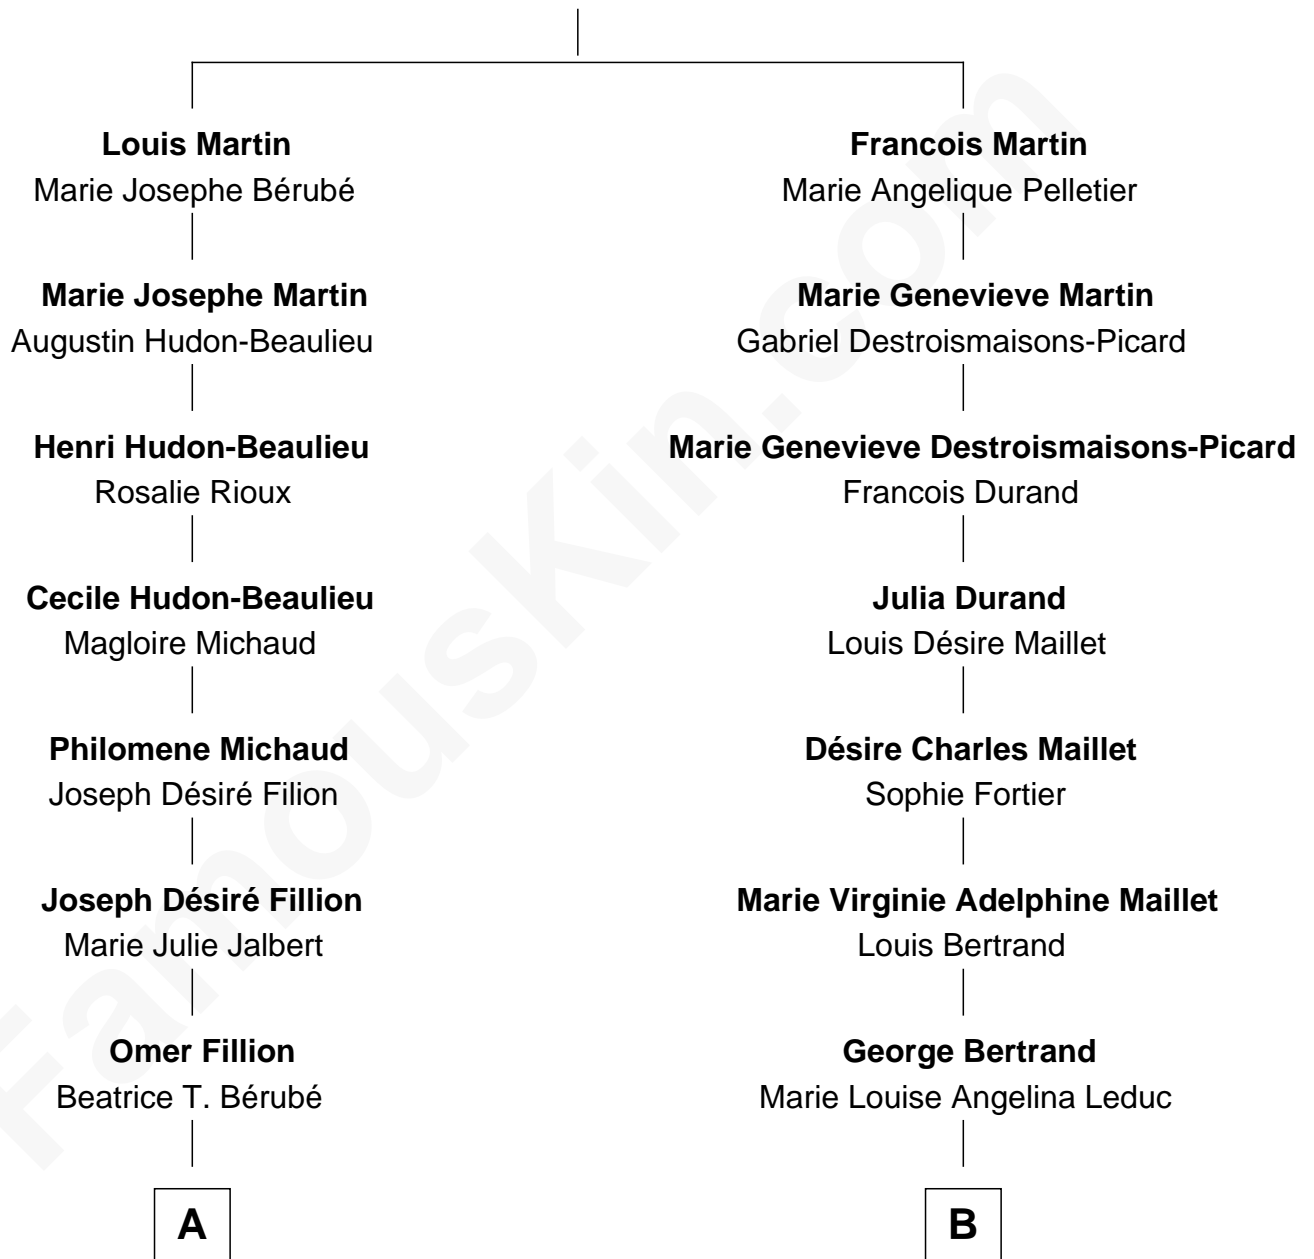

FamousKin.com Relationship Chart of

Nathan Fillion

TV and Movie Actor

8th cousin 1 time removed of

Angelina Jolie

Movie Actress

Francois Lucien Martin

Marie Francoise Autin