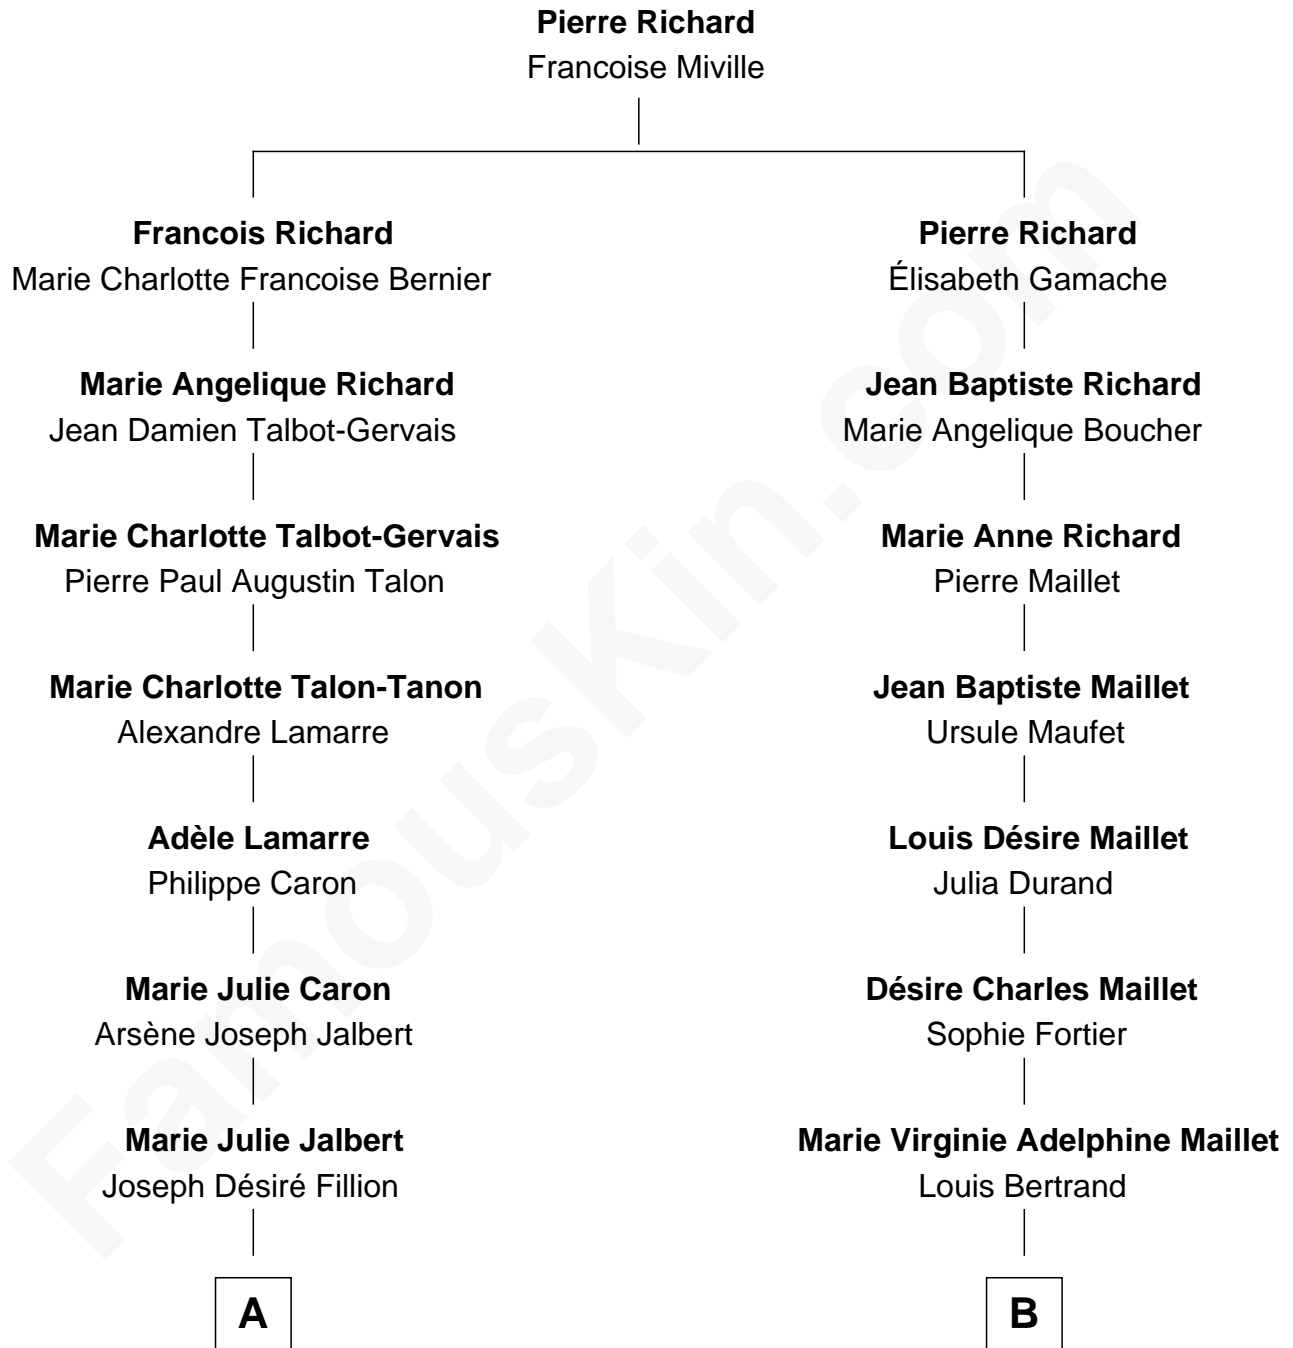

FamousKin.com Relationship Chart of

Nathan Fillion

TV and Movie Actor

9th cousin 1 time removed of

Angelina Jolie

Movie Actress

A

Omer Fillion
Beatrice T. Bérubé

Robert Fillion
June Early

Nathan Fillion
TV and Movie Actor

B

George Bertrand
Marie Louise Angelina Leduc

Rolland Francis Bertrand
Lois June Gouwens

Marcheline Bertrand
Jonathan Vincent Voight

Angelina Jolie
Movie Actress