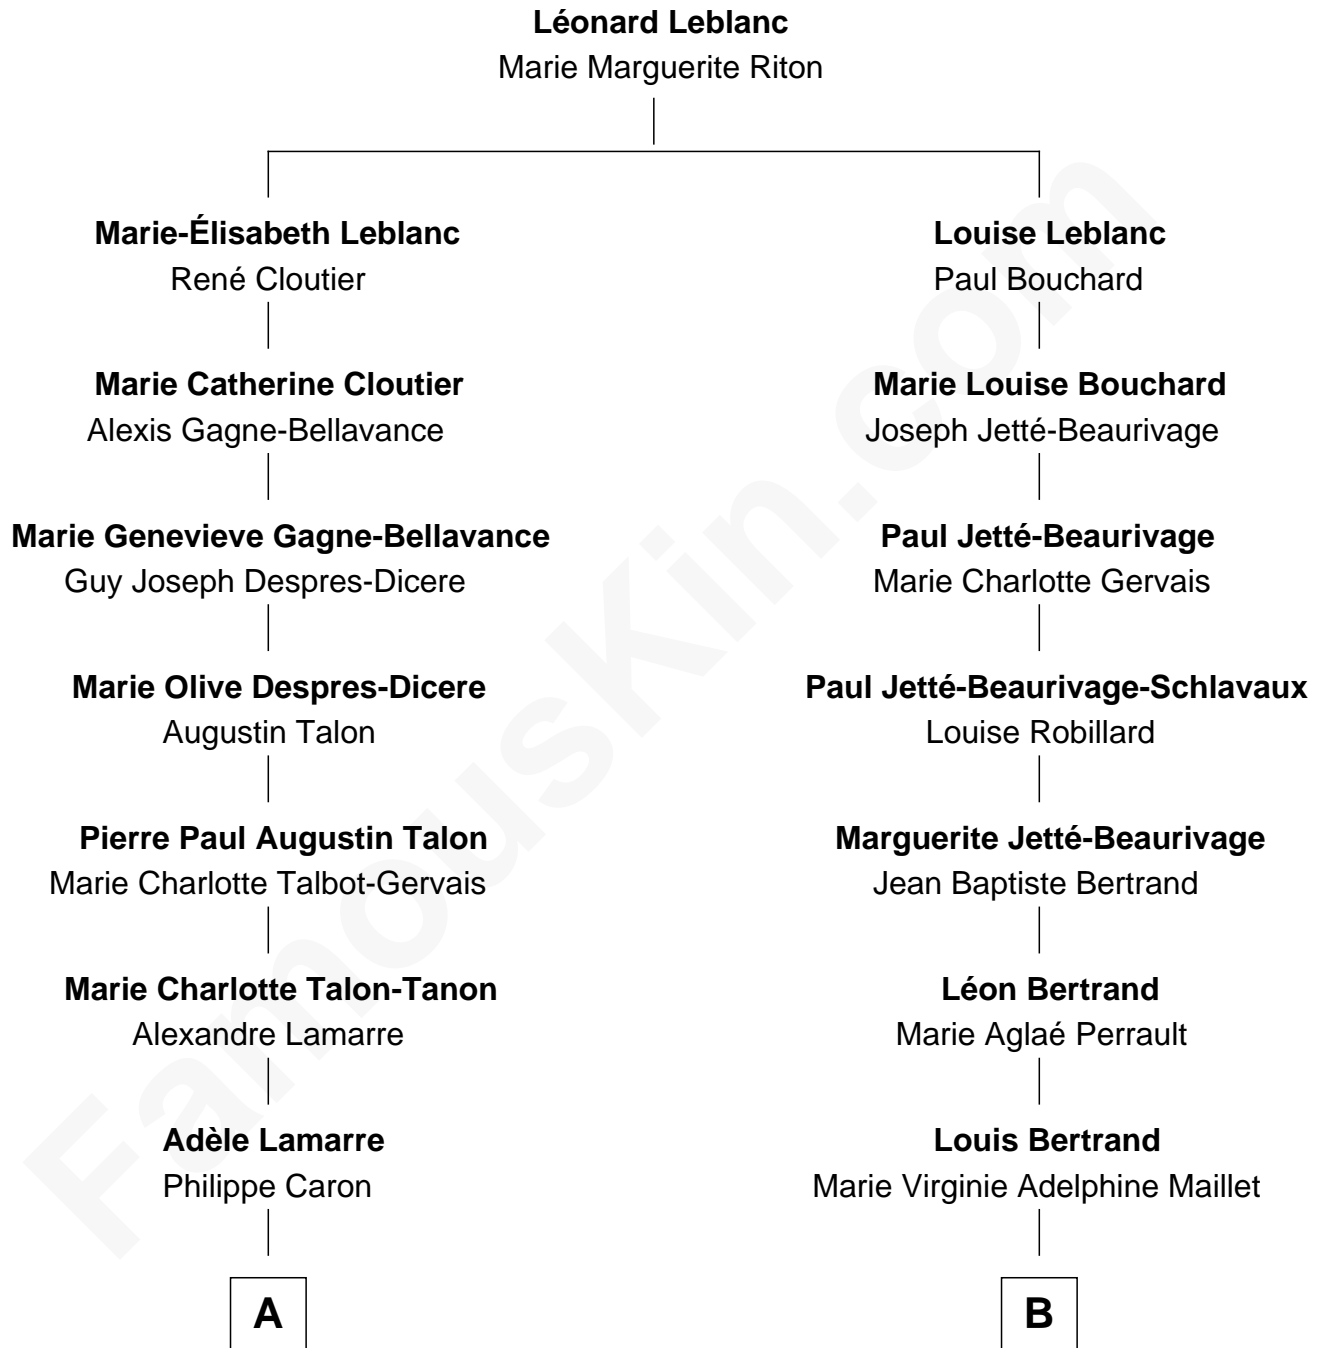

FamousKin.com Relationship Chart of

Nathan Fillion

TV and Movie Actor

10th cousin 1 time removed of

Angelina Jolie

Movie Actress

A

Marie Julie Caron
Arsène Joseph Jalbert

Marie Julie Jalbert
Joseph Désiré Fillion

Omer Fillion
Beatrice T. Bérubé

Robert Fillion
June Early

Nathan Fillion
TV and Movie Actor

B

George Bertrand
Marie Louise Angelina Leduc

Rolland Francis Bertrand
Lois June Gouwens