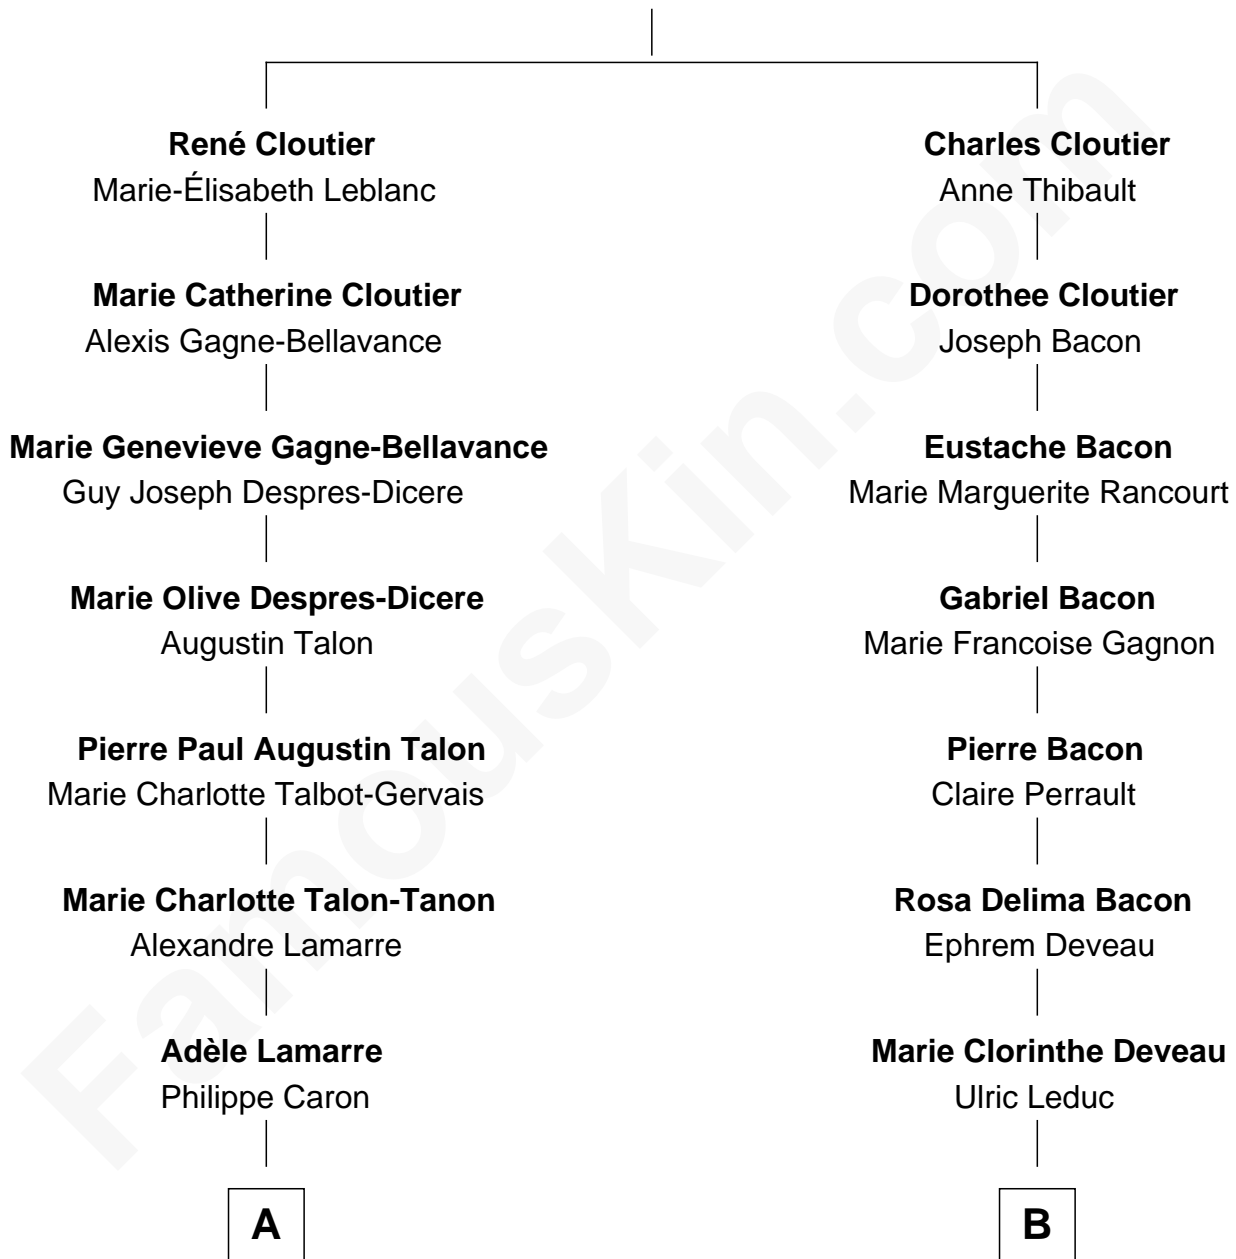

# FamousKin.com Relationship Chart of

**Nathan Fillion**

*TV and Movie Actor*

10th cousin 1 time removed of

**Angelina Jolie**

*Movie Actress*

**Zacharie Cloutier**  
Madeleine Émard

**A**

**Marie Julie Caron**  
Arsène Joseph Jalbert

**Marie Julie Jalbert**  
Joseph Désiré Fillion

**Omer Fillion**  
Beatrice T. Bérubé

**Robert Fillion**  
June Early

**Nathan Fillion**  
*TV and Movie Actor*