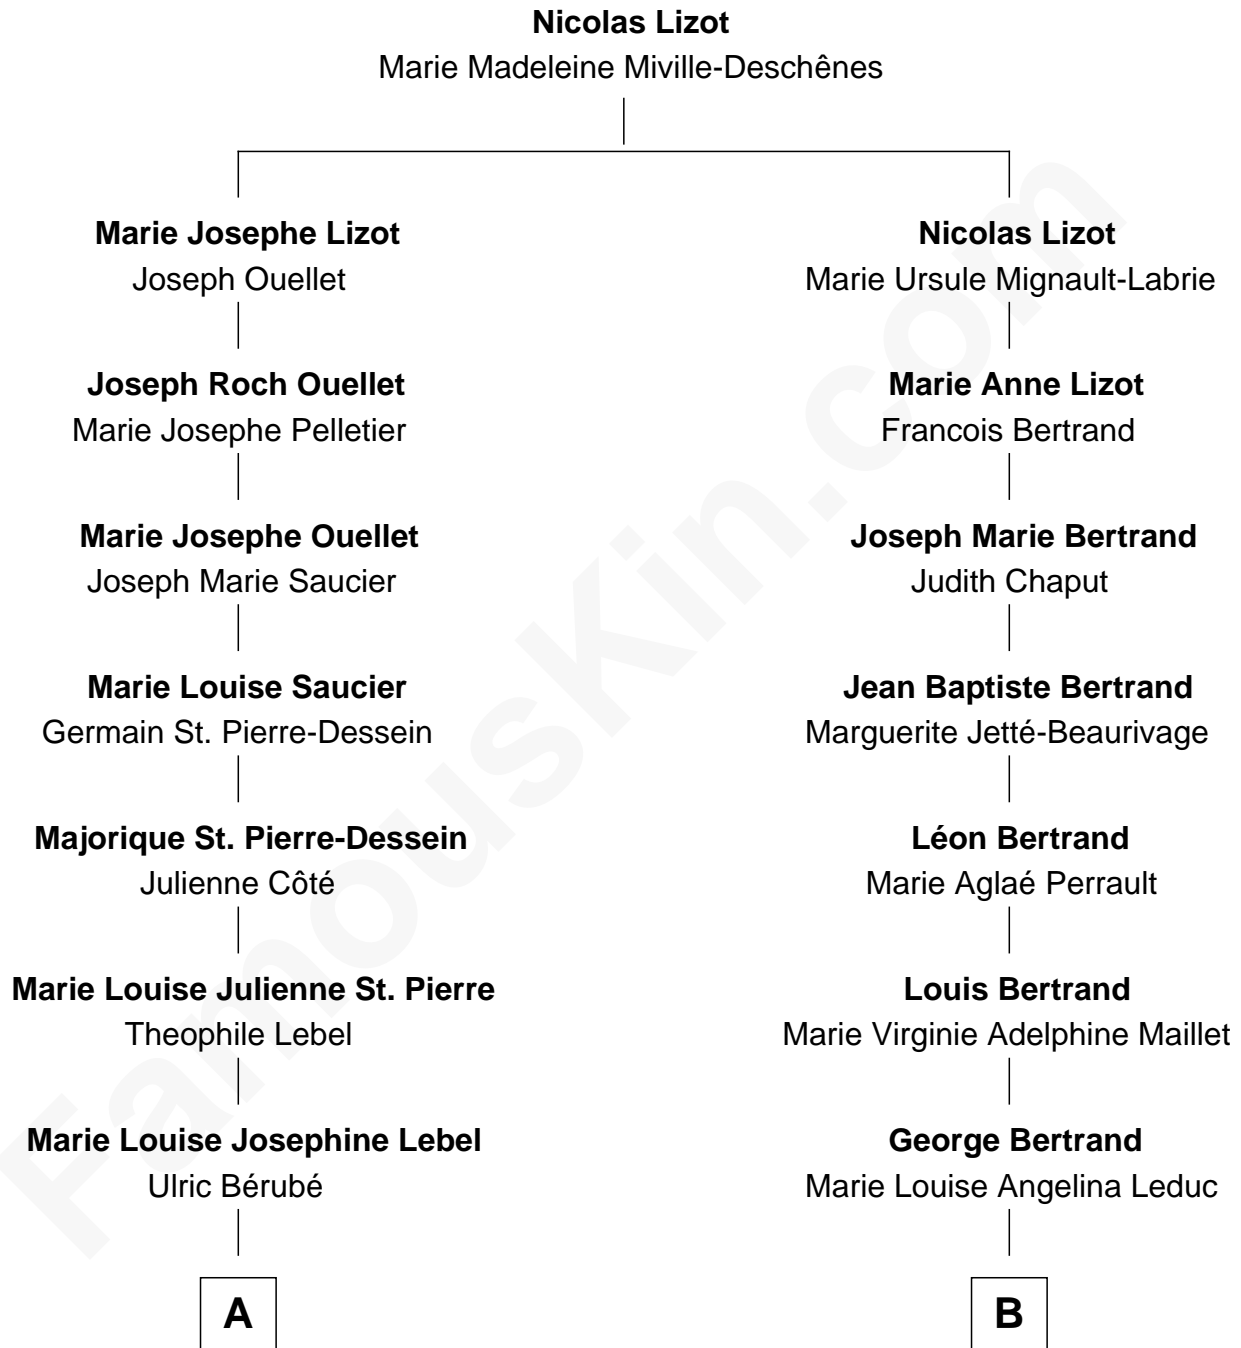

FamousKin.com

Relationship Chart of

Nathan Fillion

TV and Movie Actor

9th cousin 1 time removed of

Angelina Jolie

Movie Actress

A

Napoléon Bérubé
Marie Eugenie Laroche

Beatrice T. Bérubé
Omer Fillion

Robert Fillion
June Early

Nathan Fillion
TV and Movie Actor

B

Rolland Francis Bertrand
Lois June Gouwens

Marcheline Bertrand
Jonathan Vincent Voight

Angelina Jolie
Movie Actress