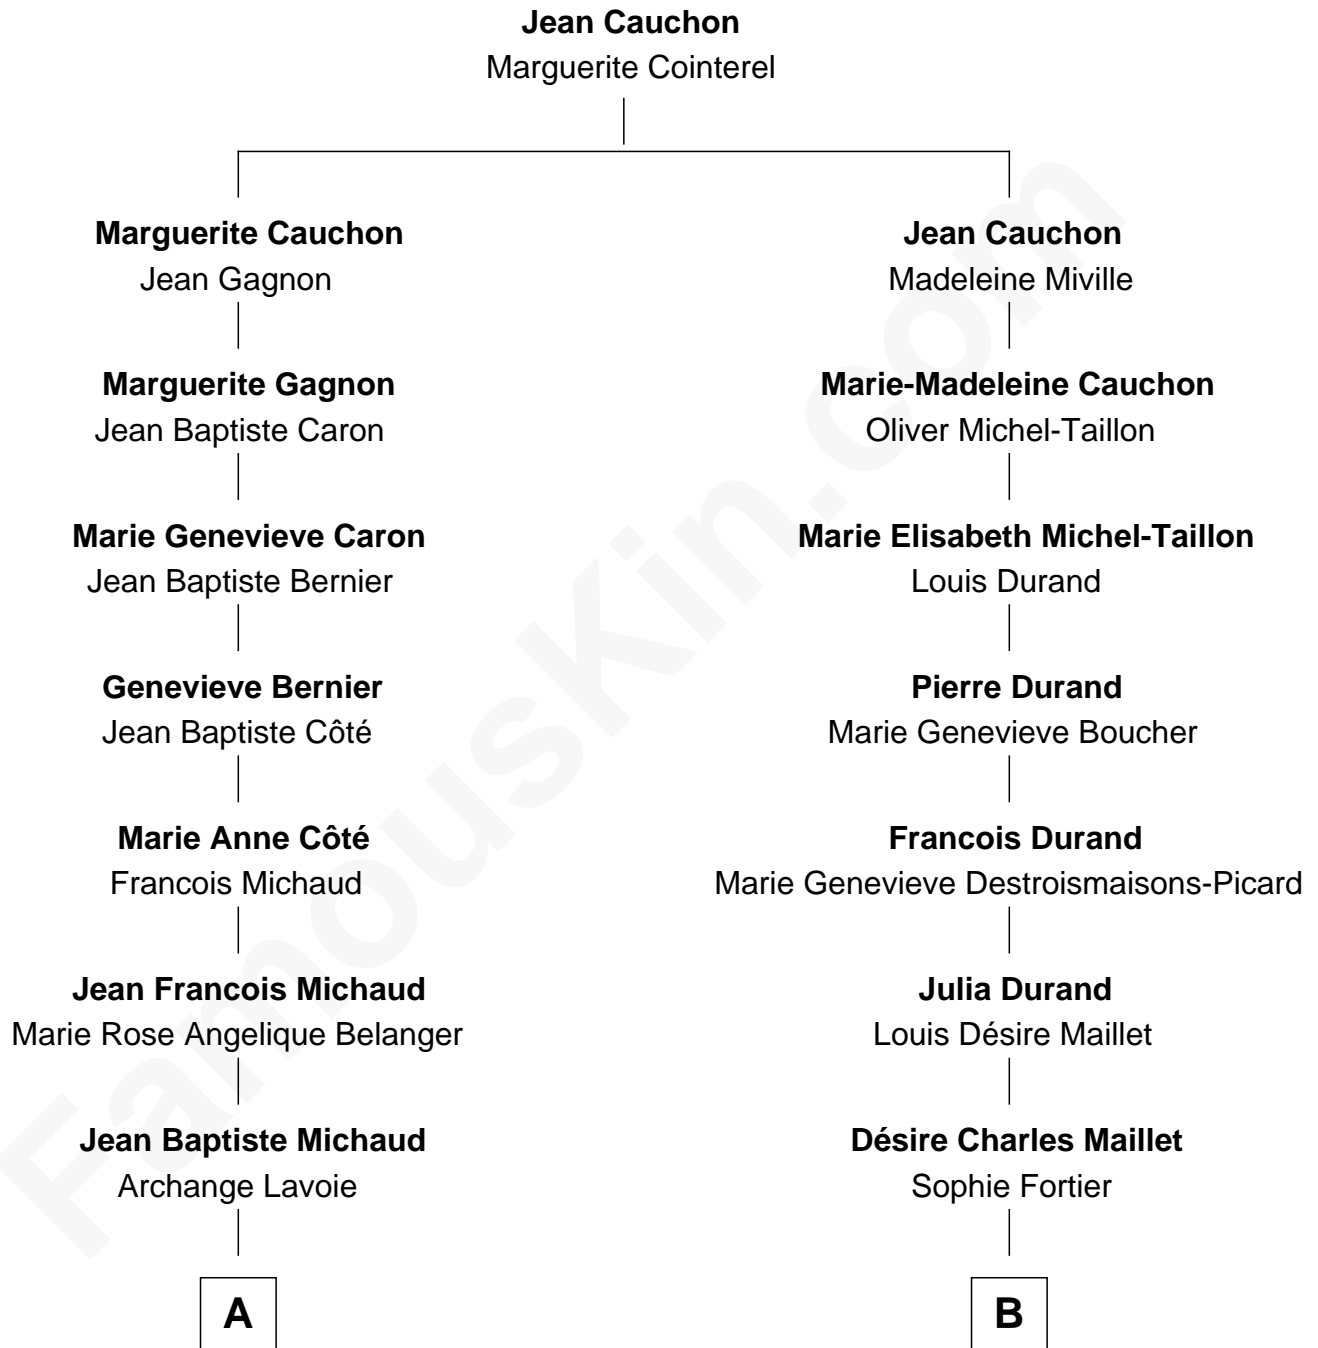

FamousKin.com Relationship Chart of

Nathan Fillion

TV and Movie Actor

11th cousin 1 time removed of

Angelina Jolie

Movie Actress

A

Magloire Michaud
Cecile Hudon-Beaulieu