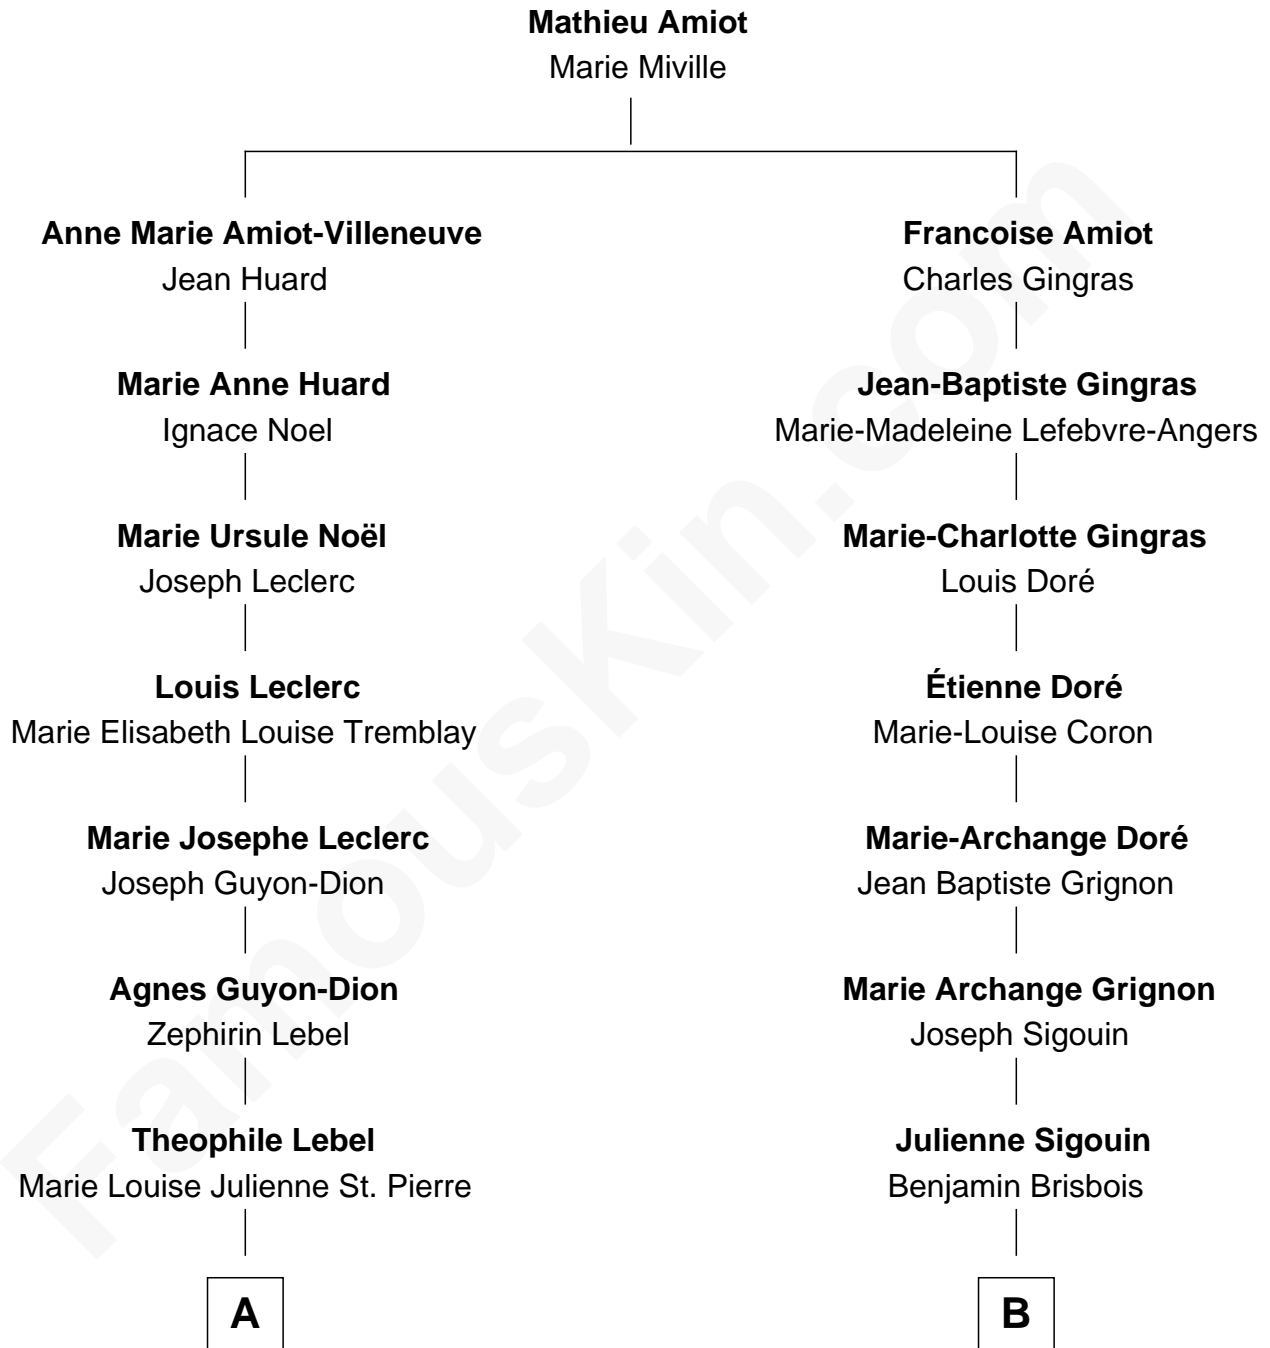

FamousKin.com Relationship Chart of

Nathan Fillion

TV and Movie Actor

11th cousin of

Donnie Wahlberg

Singer and Movie Actor

A

Marie Louise Josephine Lebel

Ulric Bérubé

Napoléon Bérubé

Marie Eugénie Laroche

Beatrice T. Bérubé

Omer Fillion

Robert Fillion

June Early

Nathan Fillion

TV and Movie Actor

B

Ludger Brisbois

Jane Delameter

Edward Brisbois

Ellen Floyd McKittrick

Leone Floyd Brisbois

Arthur Ambrose Donnelly