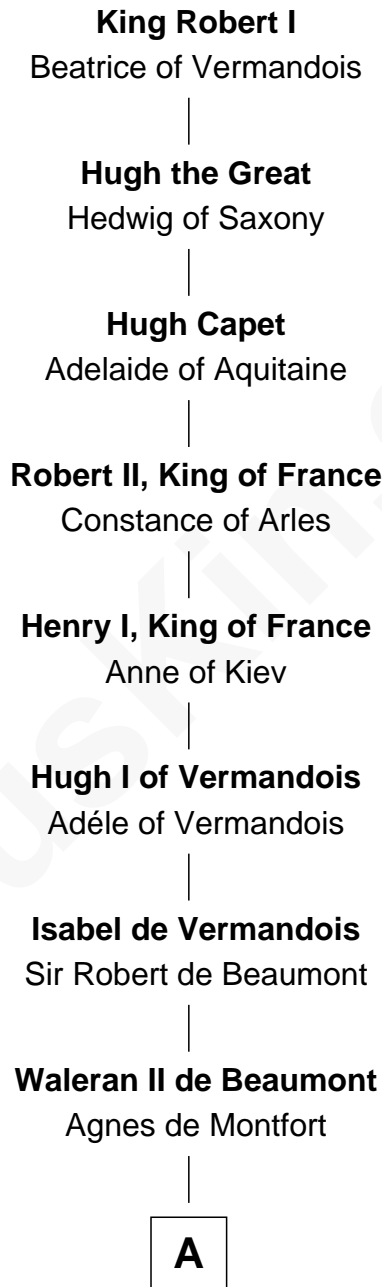

FamousKin.com Relationship Chart of

Nathan Fillion

TV and Movie Actor

32nd Great-grandson of

King Robert I

King of France

A

—
Sir Robert de Beaumont

Maud FitzReginald

—
Waleran of Meulan

Marguerite de Fougères

—
Raoul I de Meulan

Jeanne Painel

—
Raoul II de Meulan

Agnès de Hibouville

—
Raoul III de Meulan