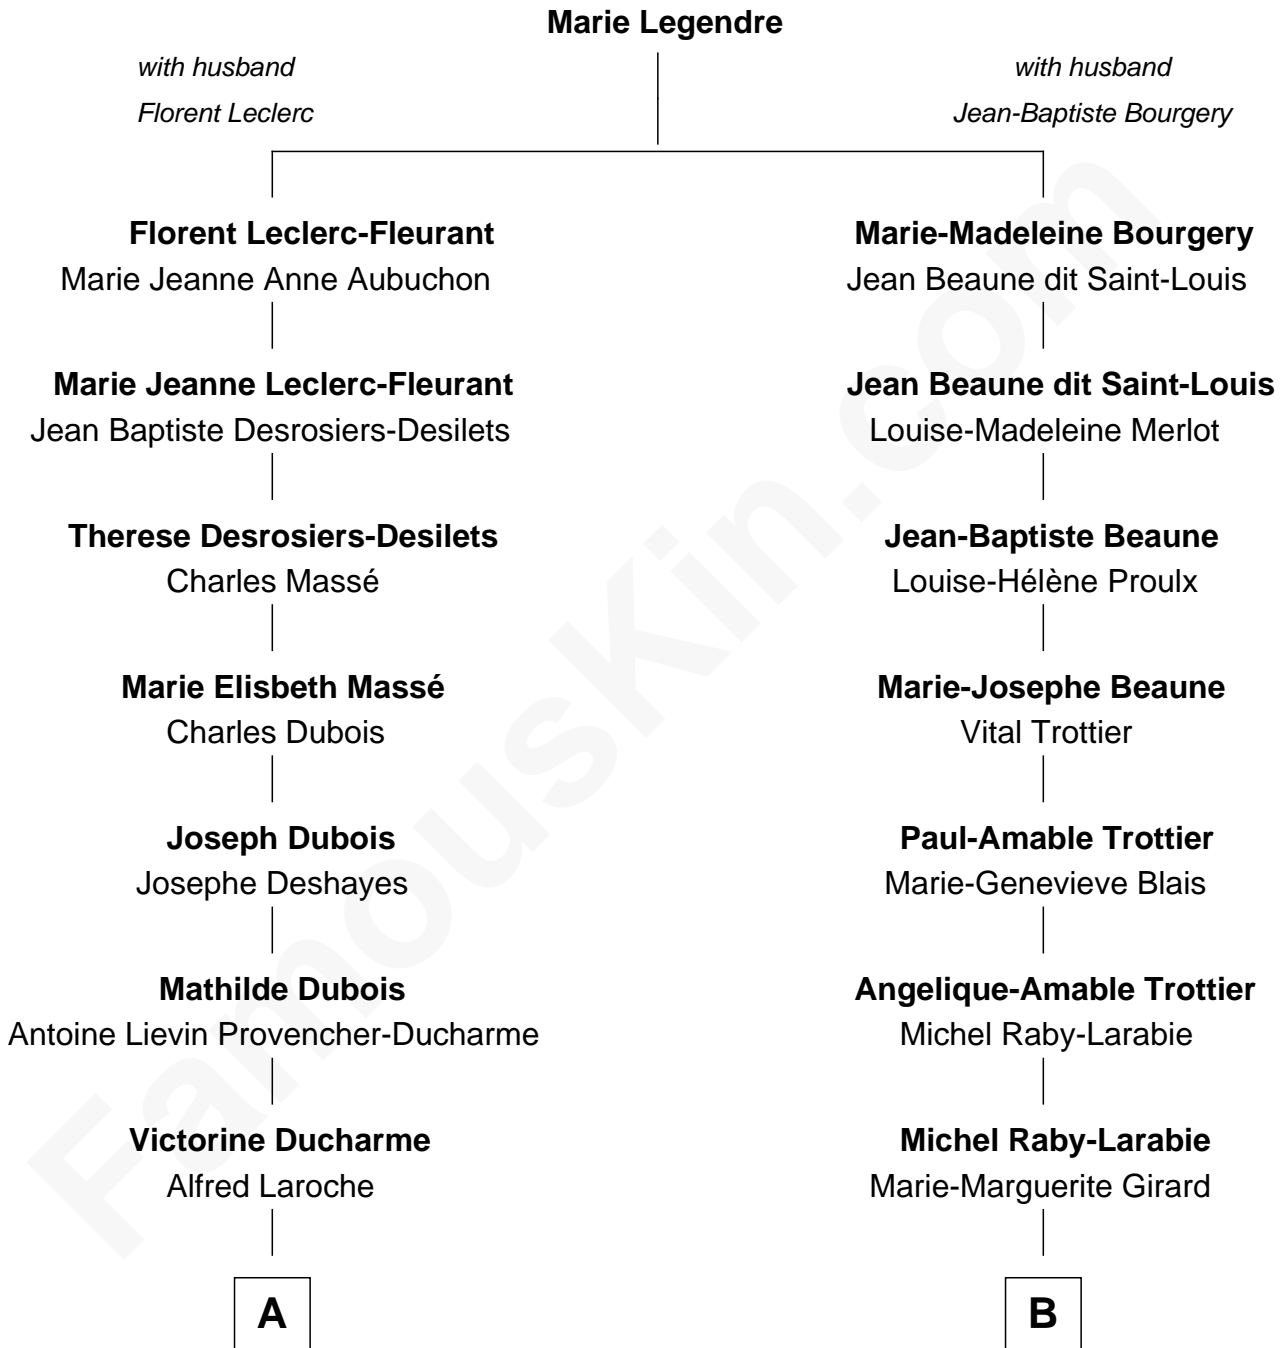

FamousKin.com

Relationship Chart of

Nathan Fillion

TV and Movie Actor

10th cousin 2 times removed of

Julianne Hough

Singer, Dancer and Actress - "DWTS" Pro

A

Marie Eugenie Laroche

Napoléon Bérubé

Beatrice T. Bérubé

Omer Fillion

Robert Fillion

June Early

Nathan Fillion

TV and Movie Actor