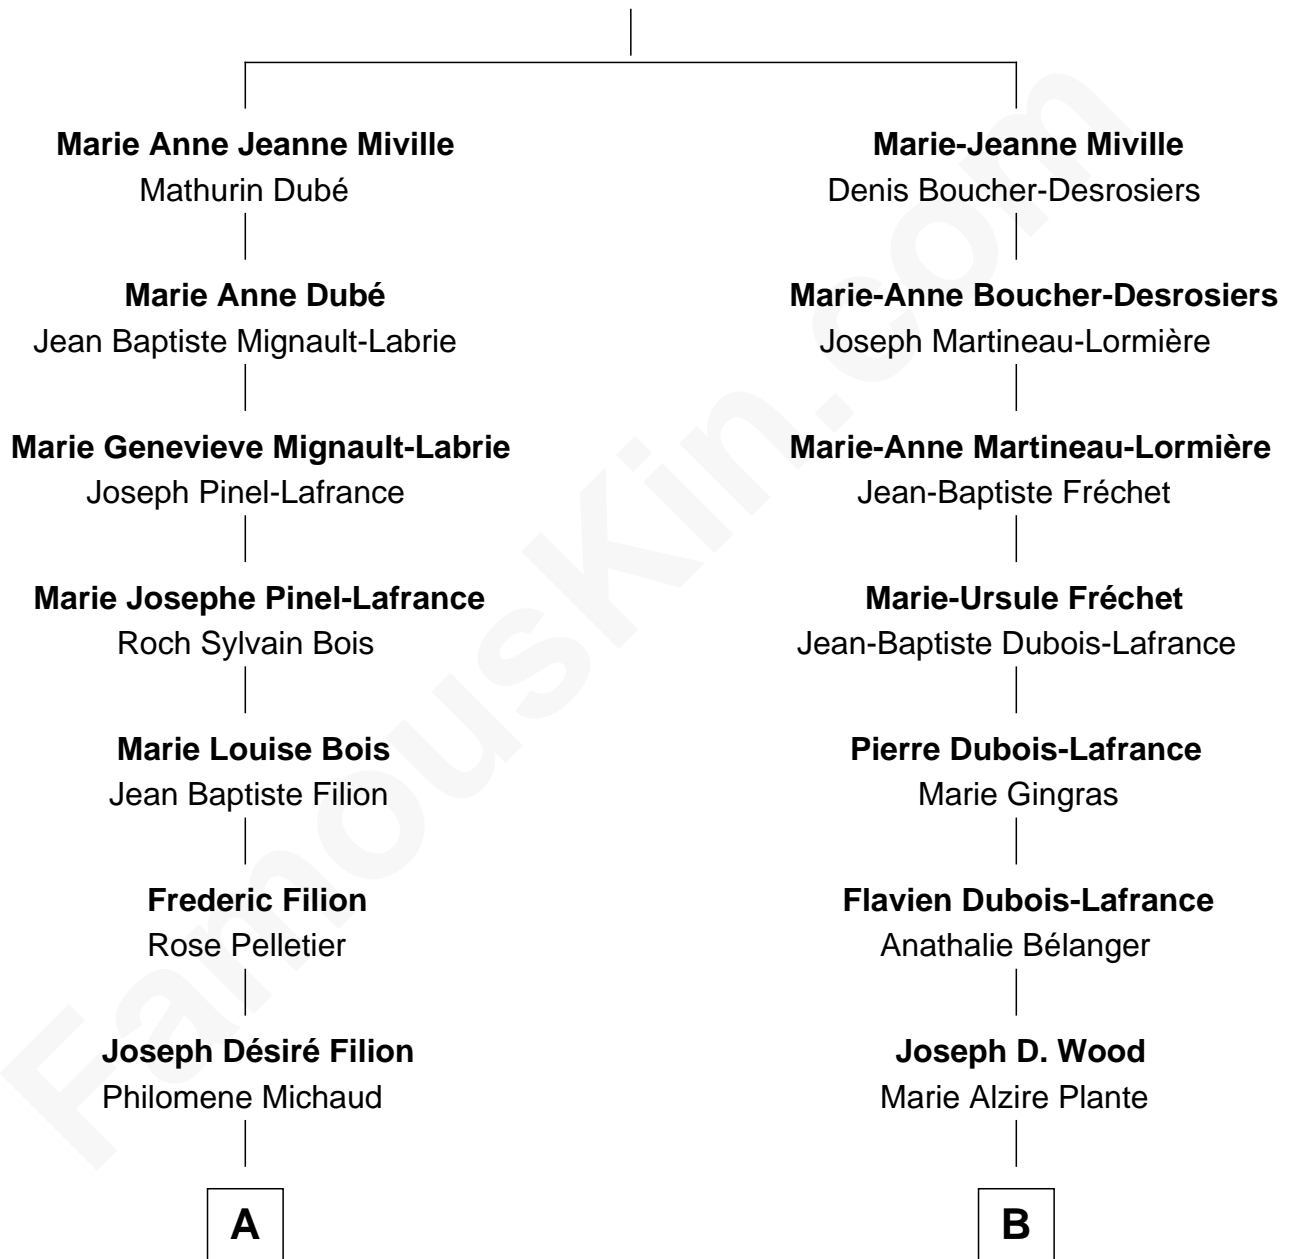

FamousKin.com Relationship Chart of

Nathan Fillion

TV and Movie Actor

10th cousin of

Julianne Hough

Singer, Dancer and Actress - "DWTS" Pro

Francois Miville-LeSuisse

Marie Langlois

A

Joseph Désiré Fillion

Marie Julie Jalbert

Omer Fillion

Beatrice T. Bérubé

Robert Fillion

June Early

Nathan Fillion

TV and Movie Actor

B

Alexander August Wood

W. B. Tena Vredevelt

Colleen P. H. Wood

Robert Virgil Hough

Bruce Robert Hough

Marianne Heaton