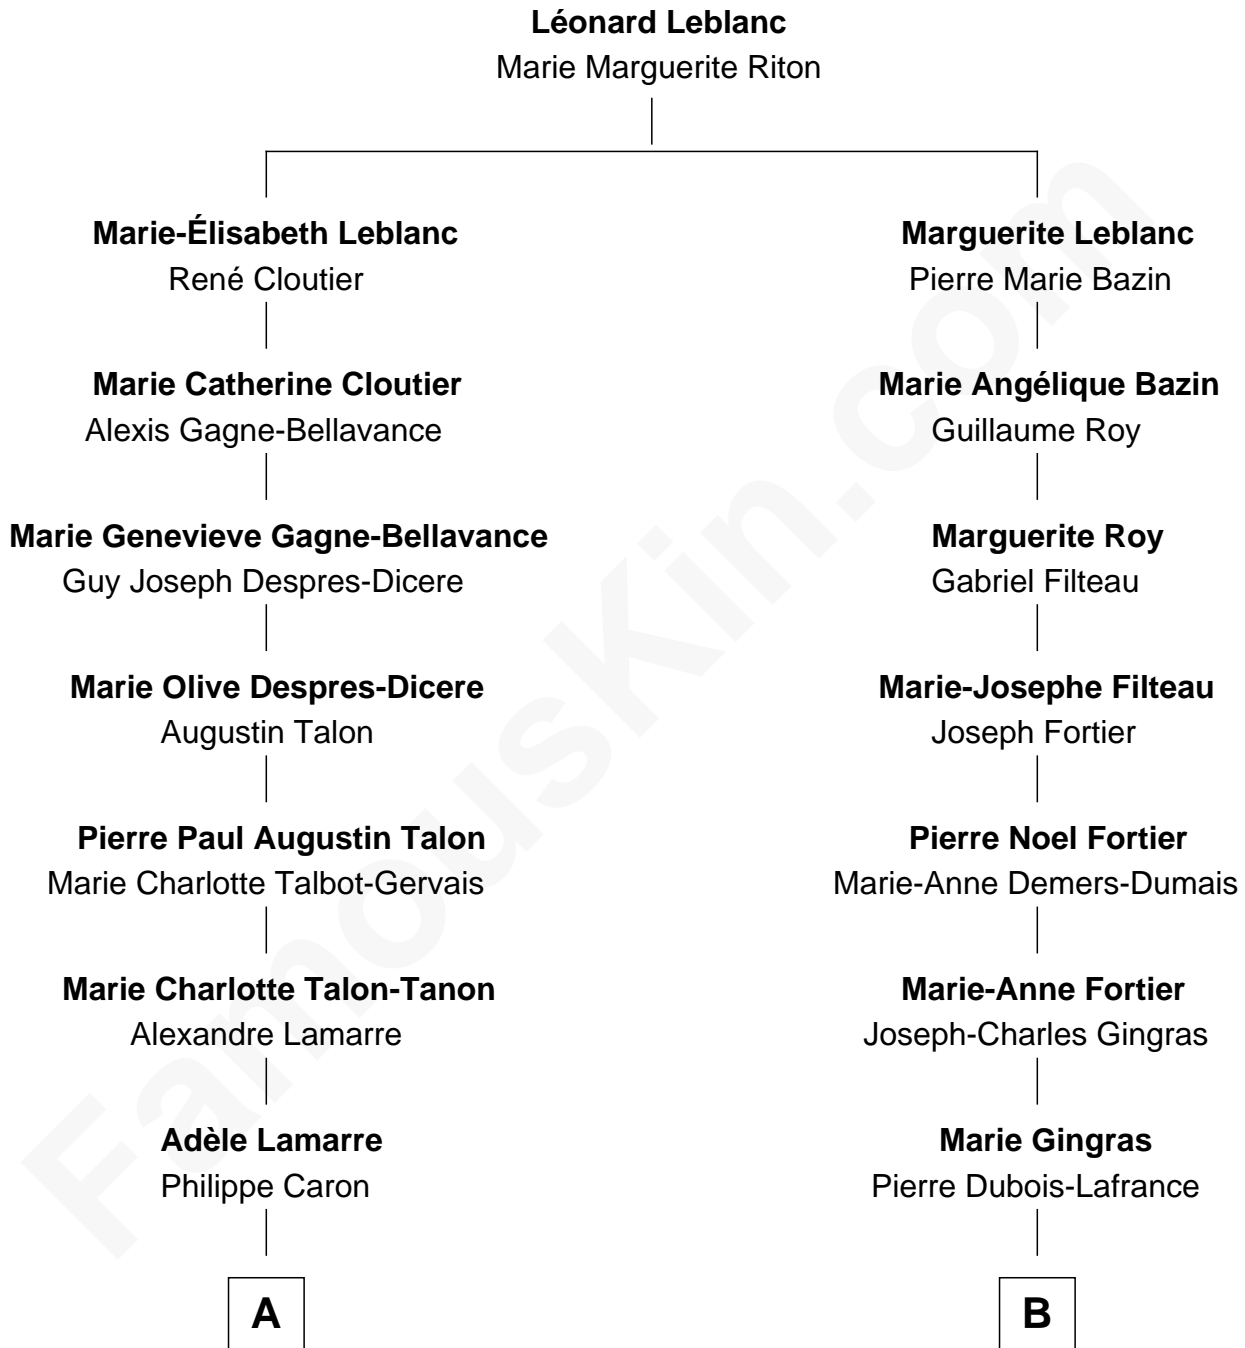

# FamousKin.com Relationship Chart of

**Nathan Fillion**

*TV and Movie Actor*

11th cousin 1 time removed of

**Julianne Hough**

*Singer, Dancer and Actress - "DWTS" Pro*

**A**

**Marie Julie Caron**  
Arsène Joseph Jalbert

**Marie Julie Jalbert**  
Joseph Désiré Fillion

**Omer Fillion**  
Beatrice T. Bérubé

**Robert Fillion**  
June Early

**Nathan Fillion**  
*TV and Movie Actor*

**B**

**Flavien Dubois-Lafrance**  
Anathalie Bélanger

**Joseph D. Wood**  
Marie Alzire Plante

**Alexander August Wood**  
W. B. Tena Vredevelt

**Colleen P. H. Wood**  
Robert Virgil Hough

**Bruce Robert Hough**  
Marianne Heaton

**Julianne Hough**  
*"Dancing with the Stars"*