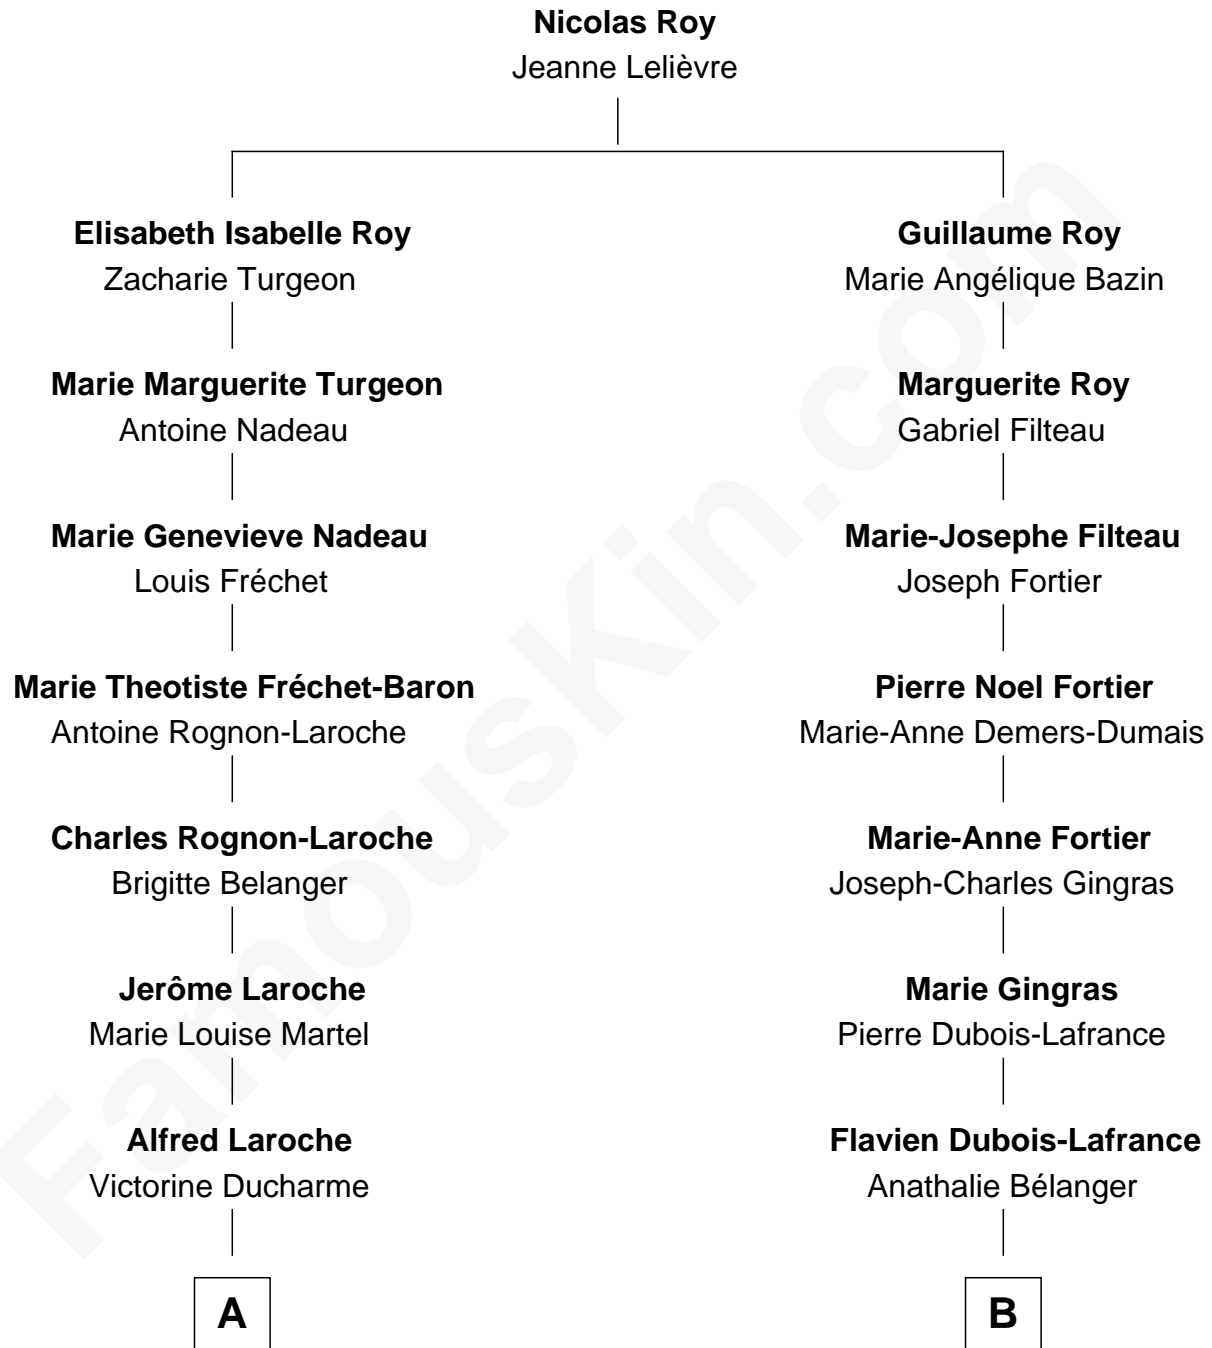

FamousKin.com Relationship Chart of

Nathan Fillion

TV and Movie Actor

10th cousin 1 time removed of

Julianne Hough

Singer, Dancer and Actress - "DWTS" Pro

A

Marie Eugenie Laroche

Napoléon Bérubé

Beatrice T. Bérubé

Omer Fillion

Robert Fillion

June Early

Nathan Fillion

TV and Movie Actor

B

Joseph D. Wood

Marie Alzire Plante

Alexander August Wood

W. B. Tena Vredevelt

Colleen P. H. Wood

Robert Virgil Hough

Bruce Robert Hough

Marianne Heaton