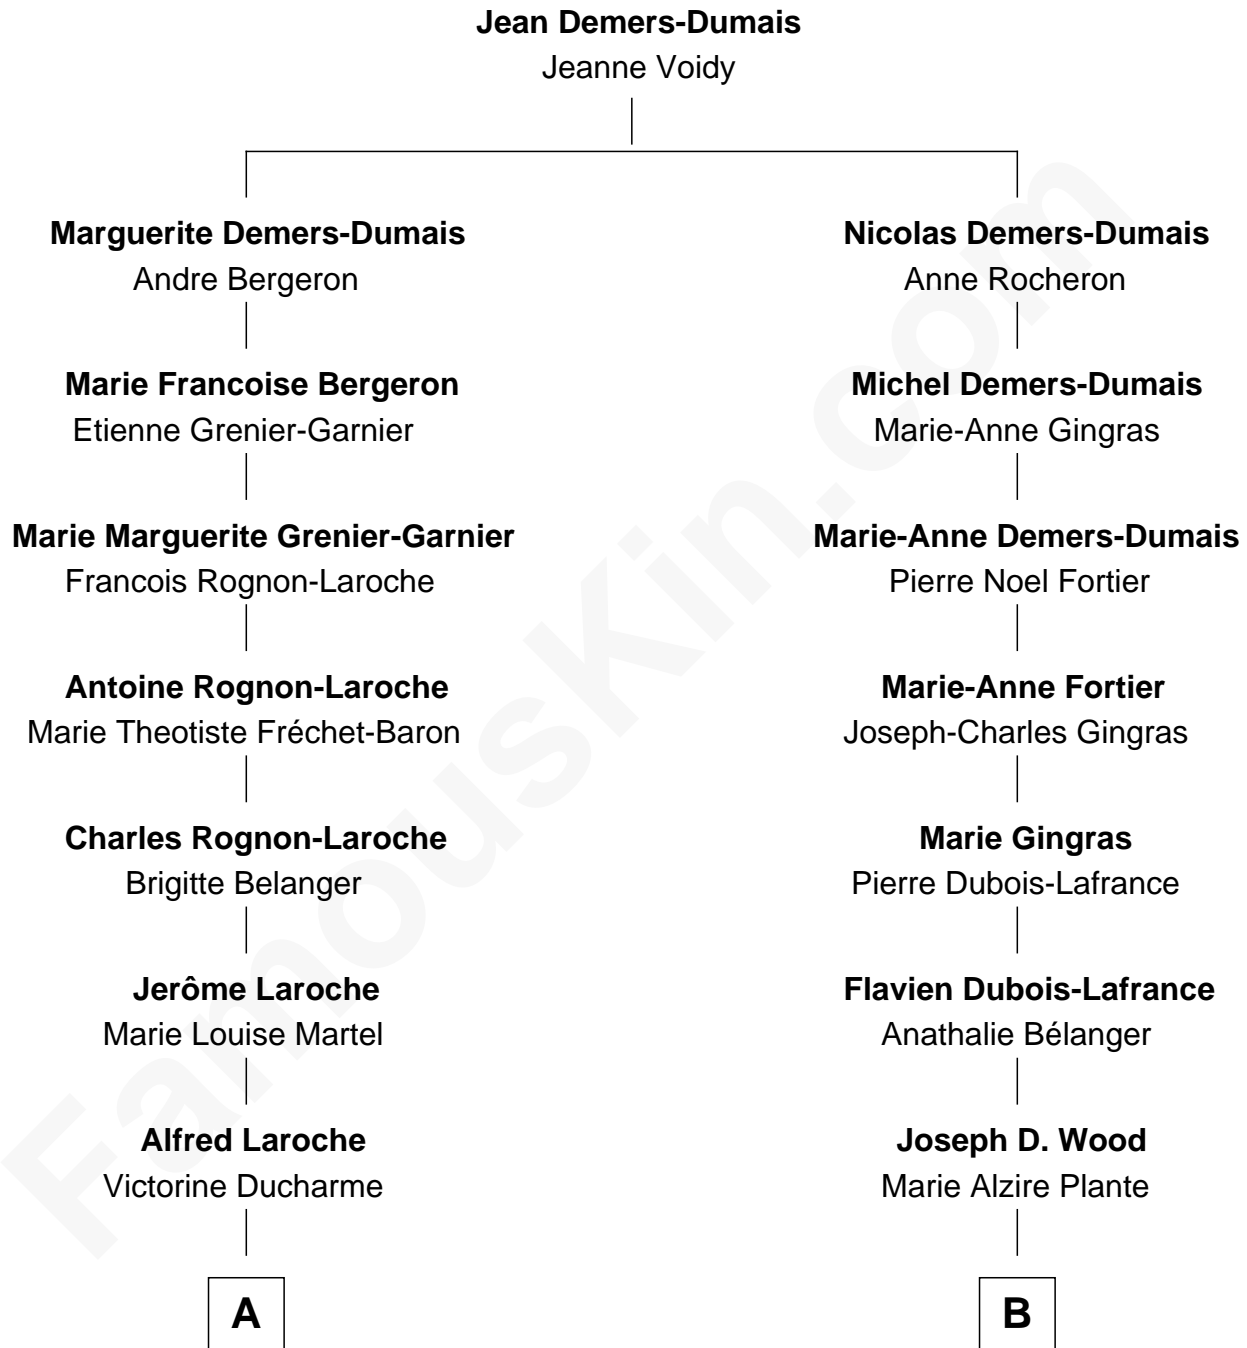

# FamousKin.com Relationship Chart of

**Nathan Fillion**

*TV and Movie Actor*

10th cousin of

**Julianne Hough**

*Singer, Dancer and Actress - "DWTS" Pro*

**A**

**Marie Eugenie Laroche**

Napoléon Bérubé

**Beatrice T. Bérubé**

Omer Fillion

**Robert Fillion**

June Early

**Nathan Fillion**

*TV and Movie Actor*

**B**

**Alexander August Wood**

W. B. Tena Vredevelt

**Colleen P. H. Wood**

Robert Virgil Hough

**Bruce Robert Hough**

Marianne Heaton

**Julianne Hough**

*"Dancing with the Stars"*