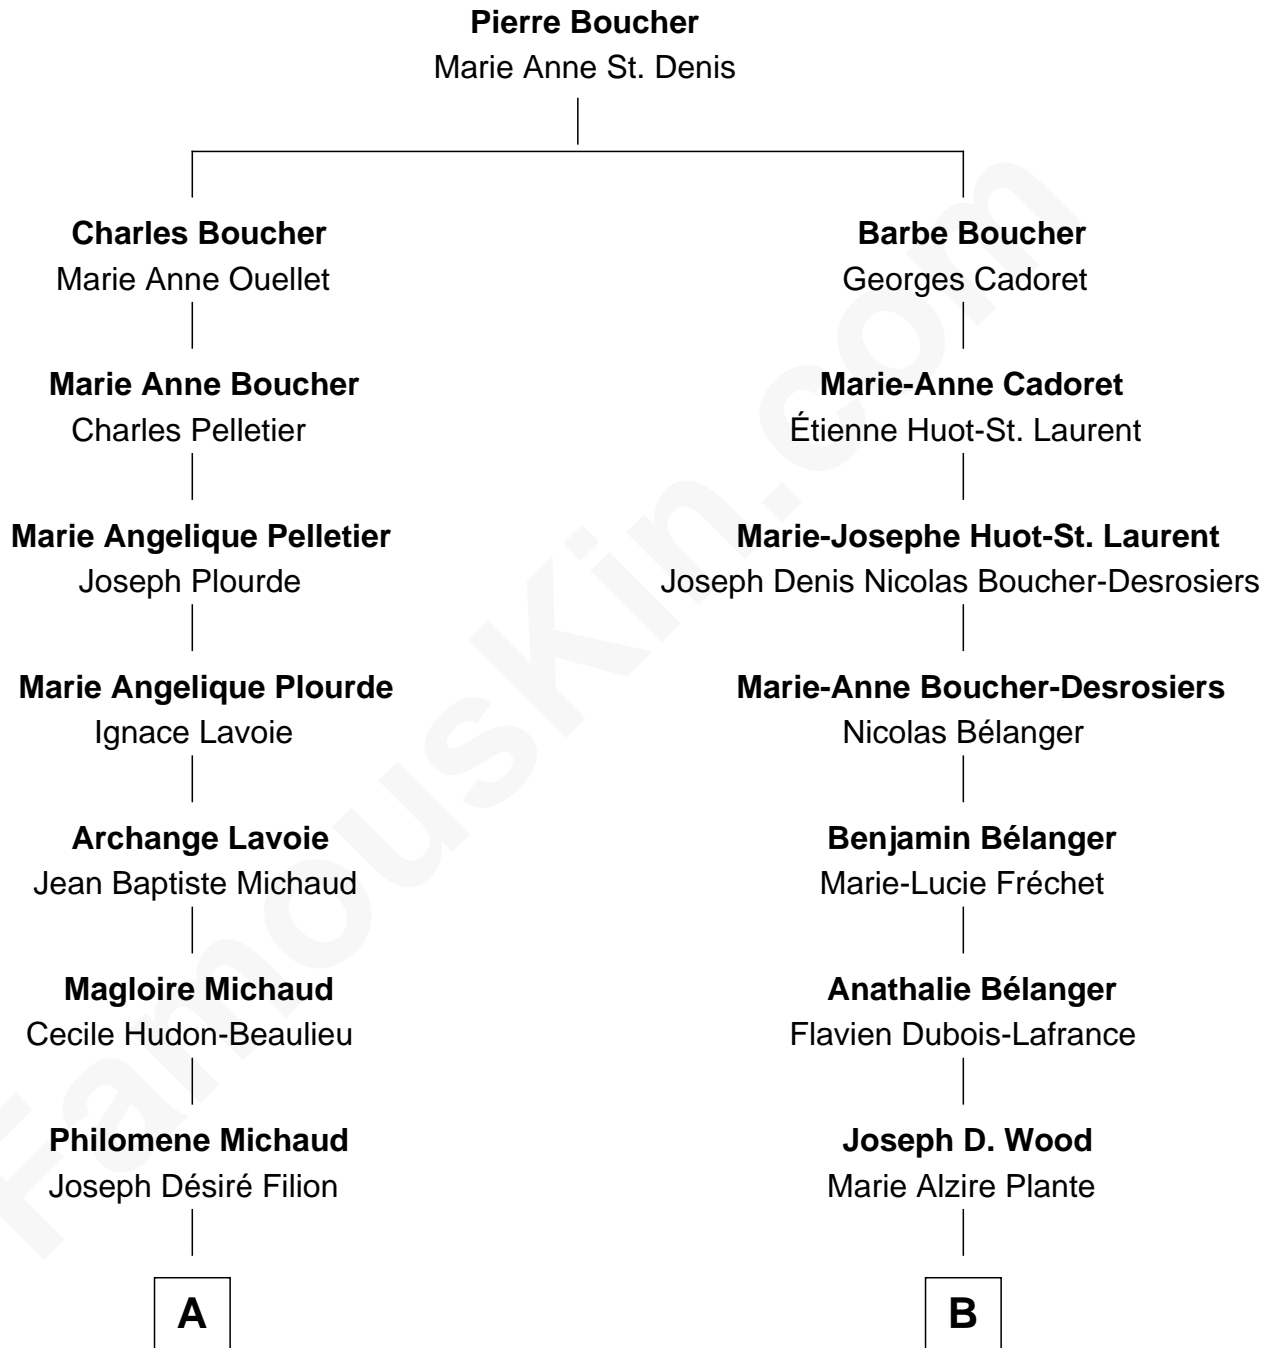

FamousKin.com Relationship Chart of

Nathan Fillion

TV and Movie Actor

10th cousin of

Julianne Hough

Singer, Dancer and Actress - "DWTS" Pro

A

Joseph Désiré Fillion

Marie Julie Jalbert

Omer Fillion

Beatrice T. Bérubé

Robert Fillion

June Early

Nathan Fillion

TV and Movie Actor

B