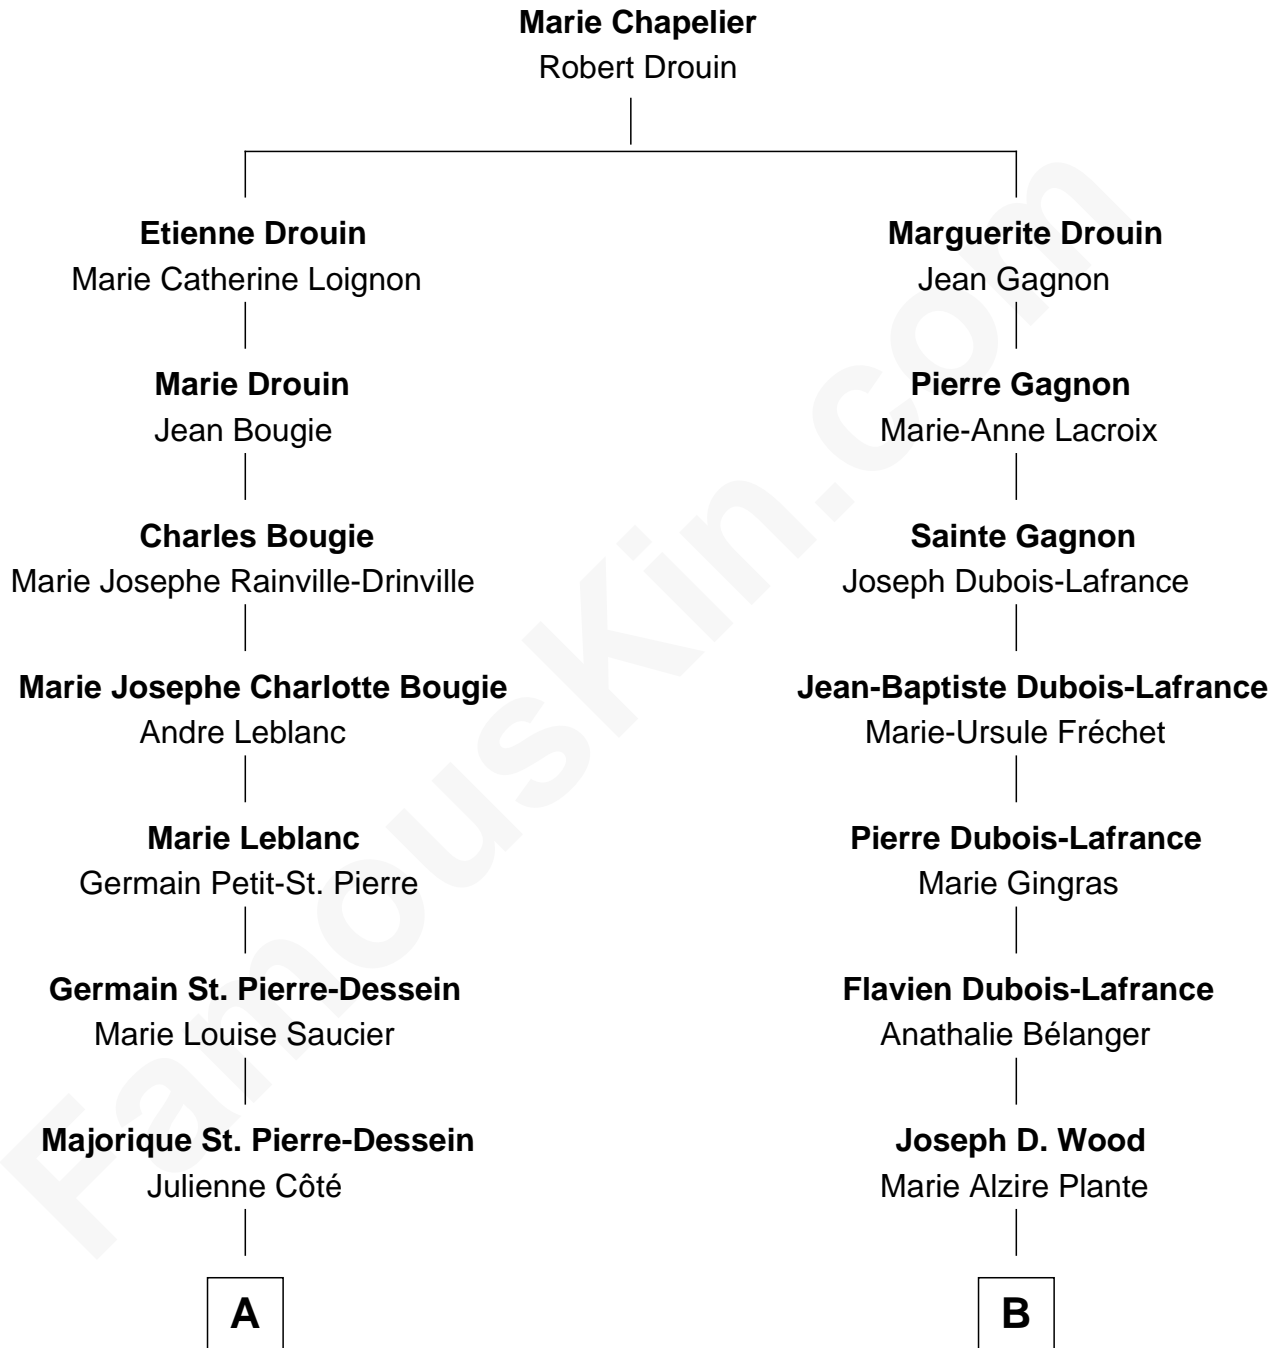

FamousKin.com Relationship Chart of

Nathan Fillion

TV and Movie Actor

10th cousin 2 times removed of

Julianne Hough

Singer, Dancer and Actress - "DWTS" Pro

A

Marie Louise Julienne St. Pierre

Theophile Lebel

Marie Louise Josephine Lebel

Ulric Bérubé

Napoléon Bérubé

Marie Eugenie Laroche

Beatrice T. Bérubé

Omer Fillion

Robert Fillion