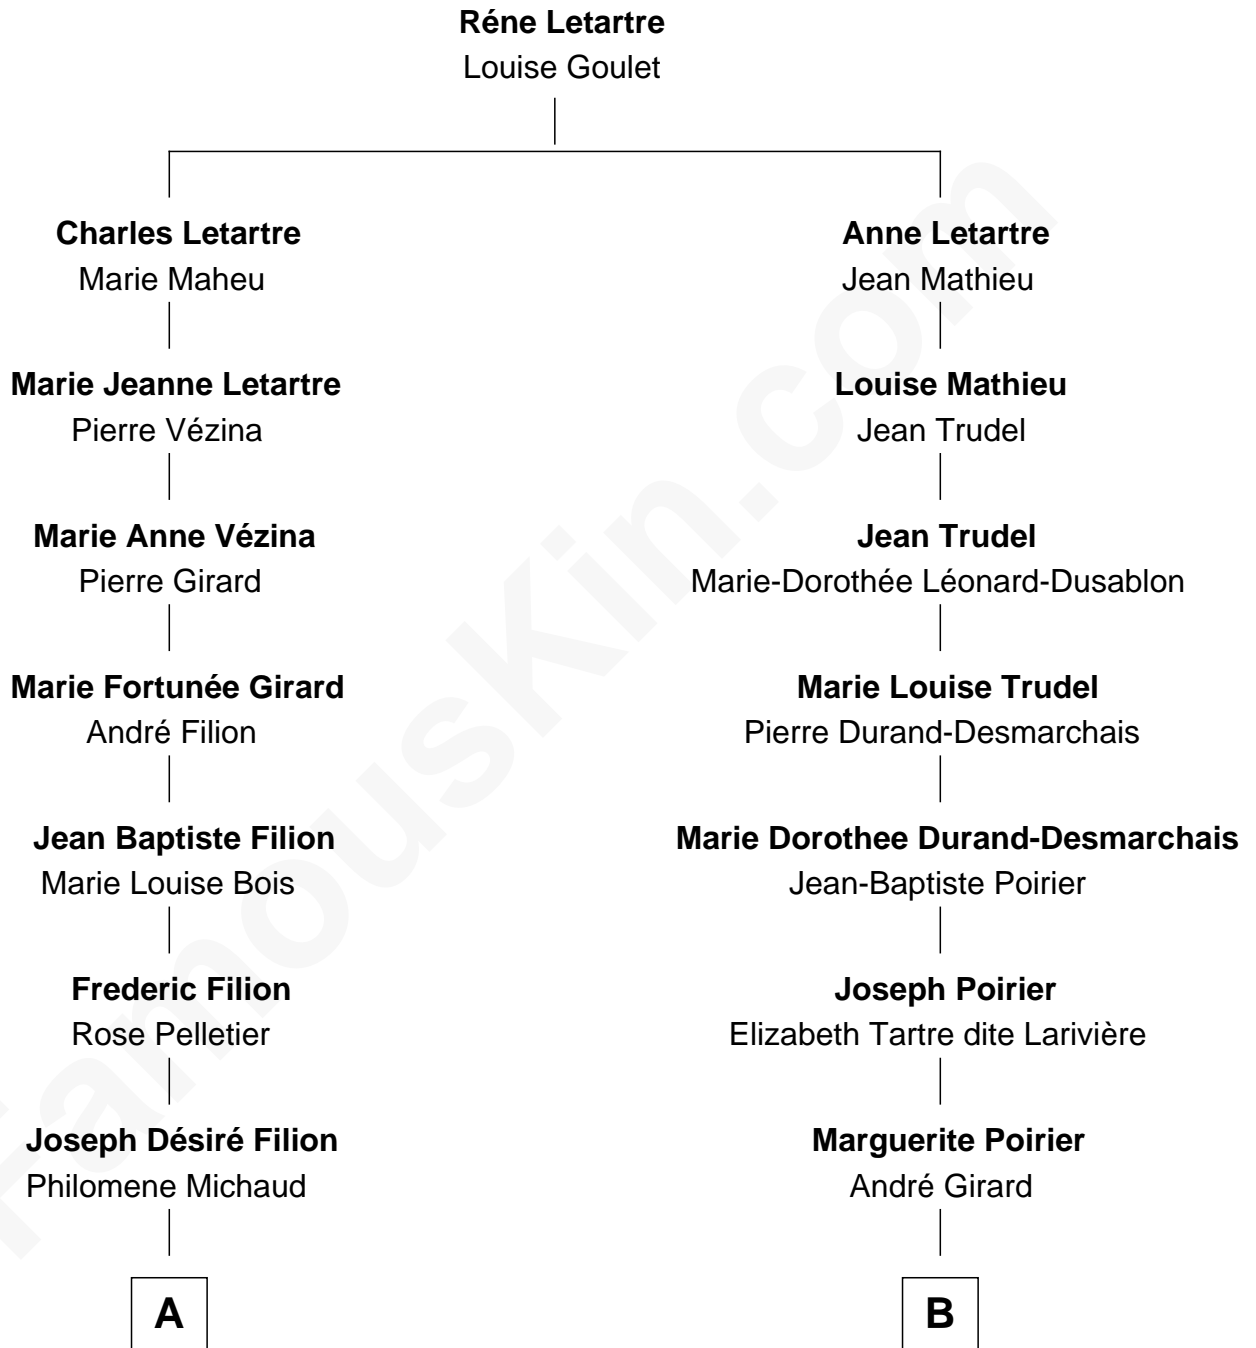

FamousKin.com Relationship Chart of

Nathan Fillion

TV and Movie Actor

10th cousin 3 times removed of

Julianne Hough

Singer, Dancer and Actress - "DWTS" Pro

A

Joseph Désiré Fillion

Marie Julie Jalbert

Omer Fillion

Beatrice T. Bérubé

Robert Fillion

June Early

Nathan Fillion

TV and Movie Actor

B

Marie-Marguerite Girard

Michel Raby-Larabie

Pheleman Raby

Ambroise Plante

Marie Alzire Plante

Joseph D. Wood

Alexander August Wood

W. B. Tena Vredevelt