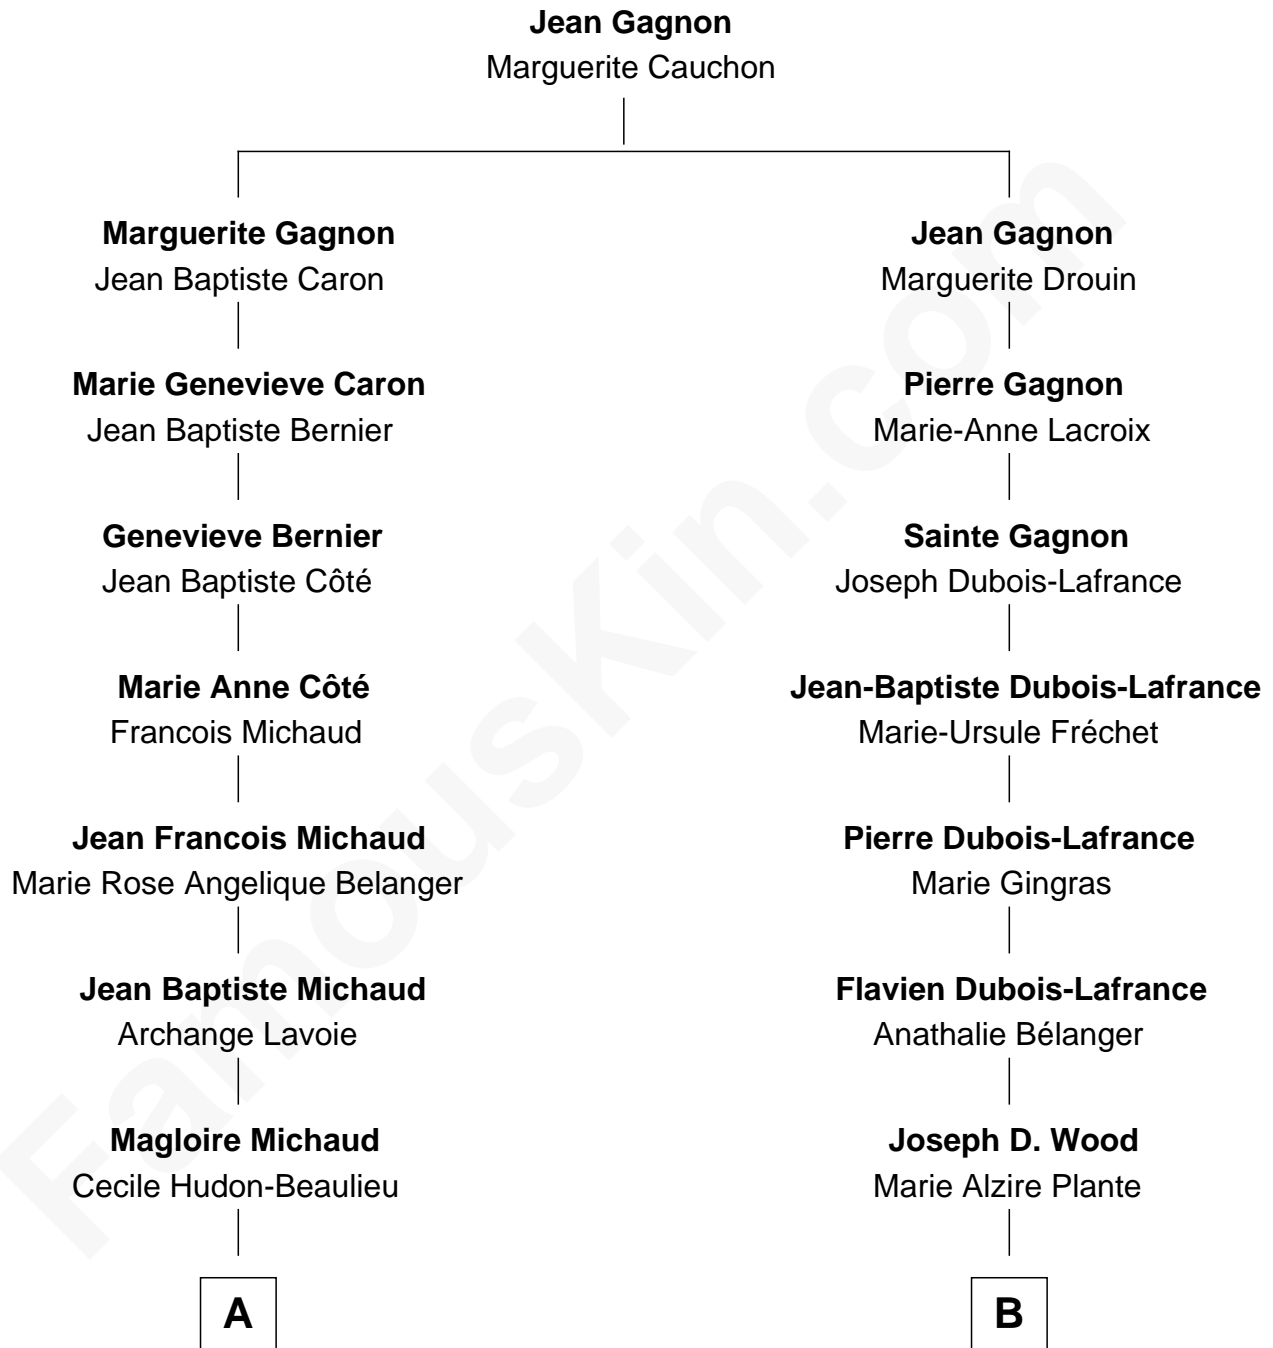

FamousKin.com Relationship Chart of

Nathan Fillion

TV and Movie Actor

10th cousin 1 time removed of

Julianne Hough

Singer, Dancer and Actress - "DWTS" Pro

A

Philomene Michaud

Joseph Désiré Fillion

Joseph Désiré Fillion

Marie Julie Jalbert

Omer Fillion

Beatrice T. Bérubé

Robert Fillion

June Early

Nathan Fillion

TV and Movie Actor

B

Alexander August Wood

W. B. Tena Vredevelt

Colleen P. H. Wood

Robert Virgil Hough

Bruce Robert Hough

Marianne Heaton