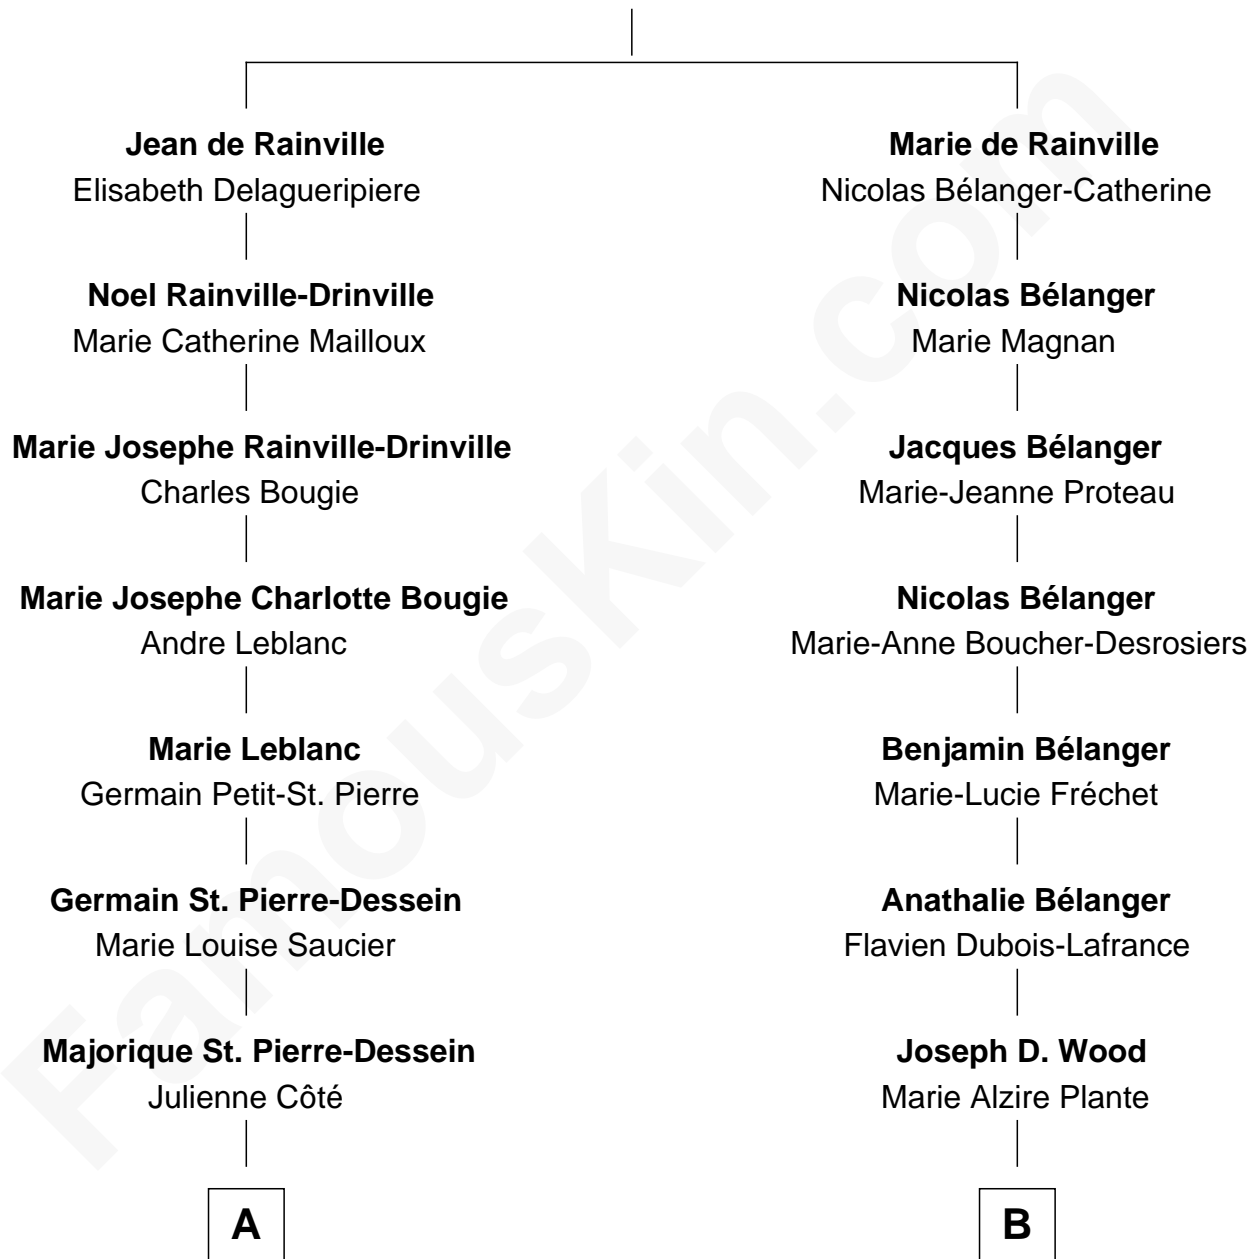

FamousKin.com Relationship Chart of

Nathan Fillion

TV and Movie Actor

10th cousin 2 times removed of

Julianne Hough

Singer, Dancer and Actress - "DWTS" Pro

Paul de Rainville

Roline Poète

A

Marie Louise Julienne St. Pierre

Theophile Lebel

Marie Louise Josephine Lebel

Ulric Bérubé

Napoléon Bérubé

Marie Eugenie Laroche

Beatrice T. Bérubé