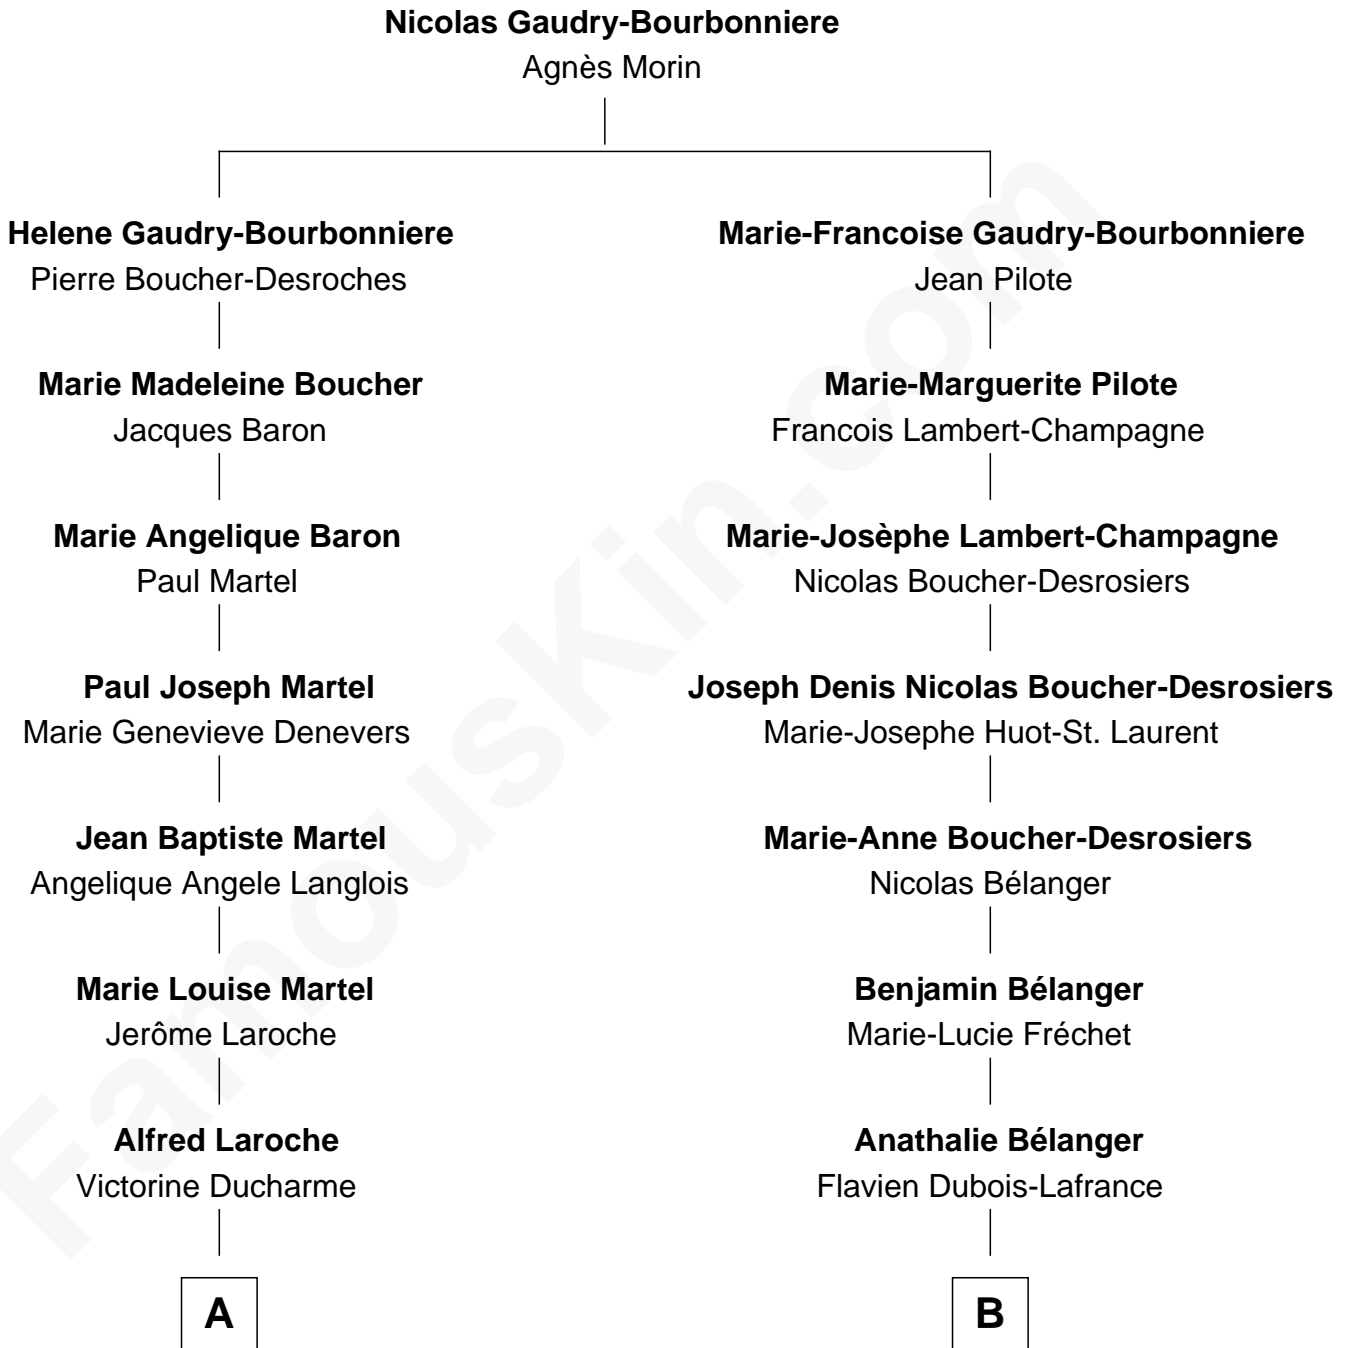

FamousKin.com Relationship Chart of

Nathan Fillion

TV and Movie Actor

10th cousin 1 time removed of

Julianne Hough

Singer, Dancer and Actress - "DWTS" Pro

A

Marie Eugenie Laroche

Napoléon Bérubé

Beatrice T. Bérubé

Omer Fillion

Robert Fillion

June Early

Nathan Fillion

TV and Movie Actor

B