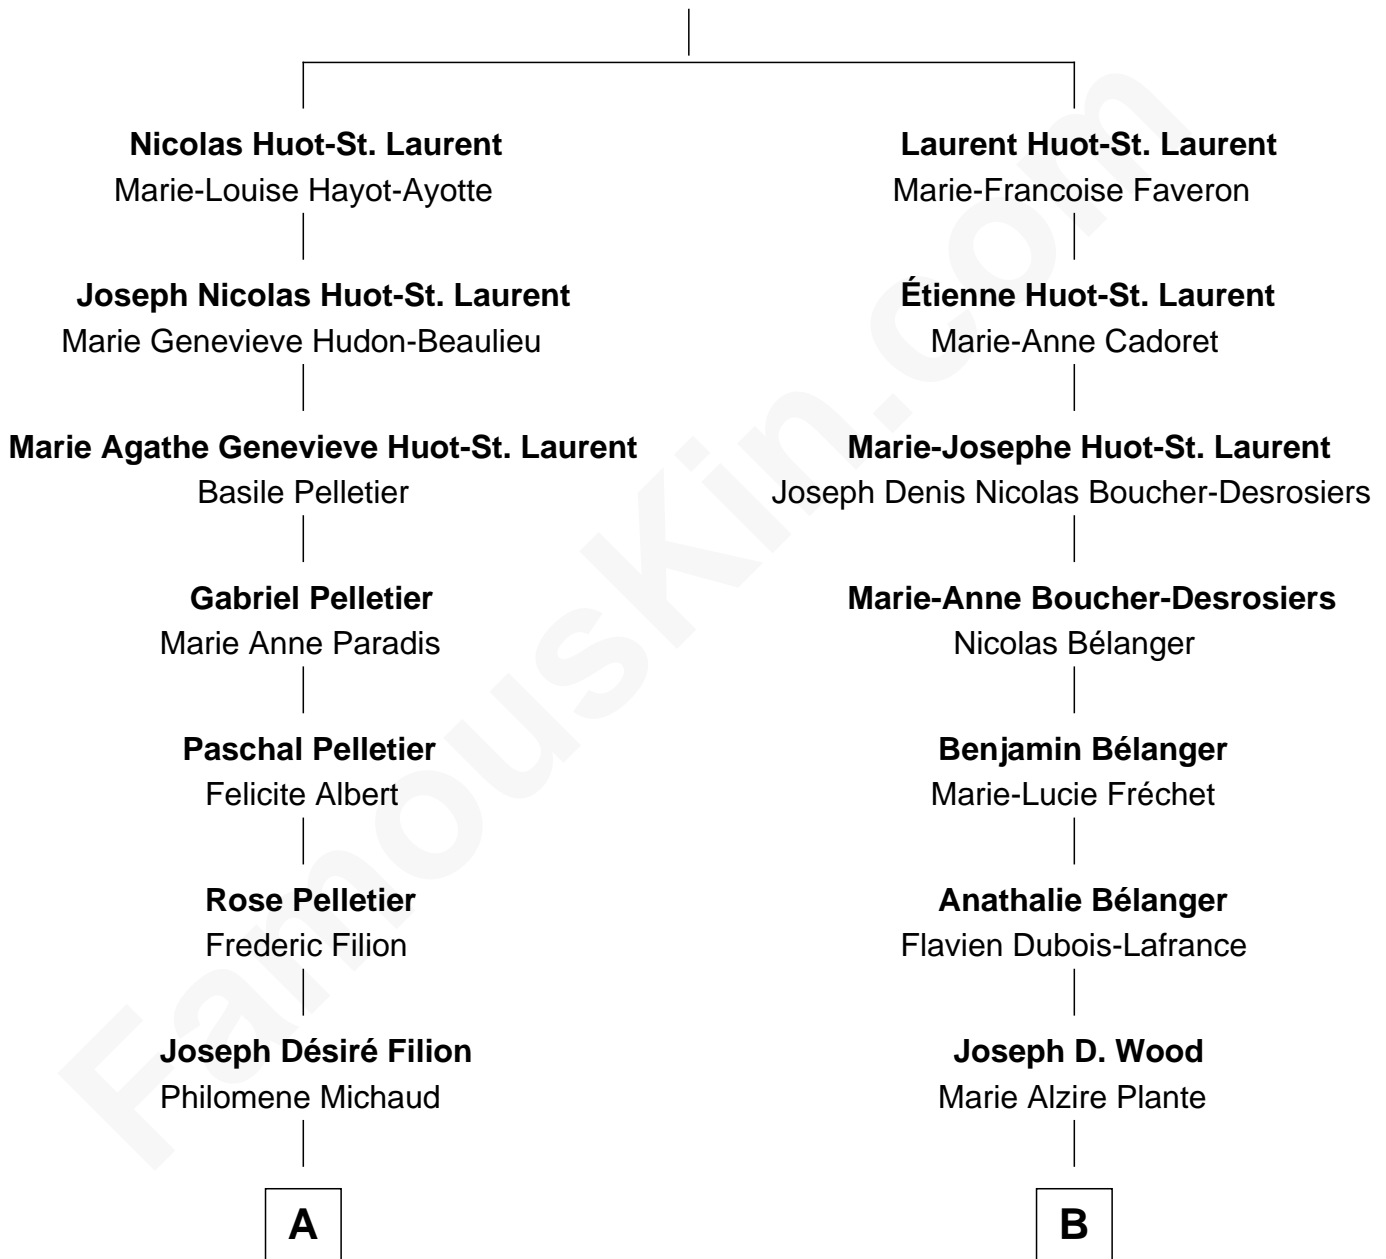

FamousKin.com Relationship Chart of

Nathan Fillion

TV and Movie Actor

10th cousin of

Julianne Hough

Singer, Dancer and Actress - "DWTS" Pro

Nicolas Huot-St. Laurent

Marie Fayet

A

Joseph Désiré Fillion

Marie Julie Jalbert

Omer Fillion

Beatrice T. Bérubé

Robert Fillion

June Early

Nathan Fillion